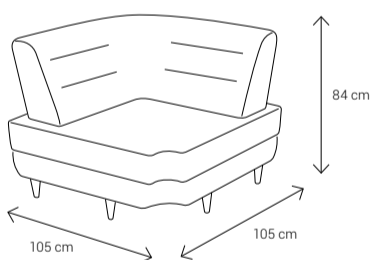

Dimensions:

Sofa

Armchair

Sofa

Armchair

Dining Chair

Dining Table
4 Seater: 135x90
6 Seater: 185x95
8 Seater: 235x112

Coffee Table