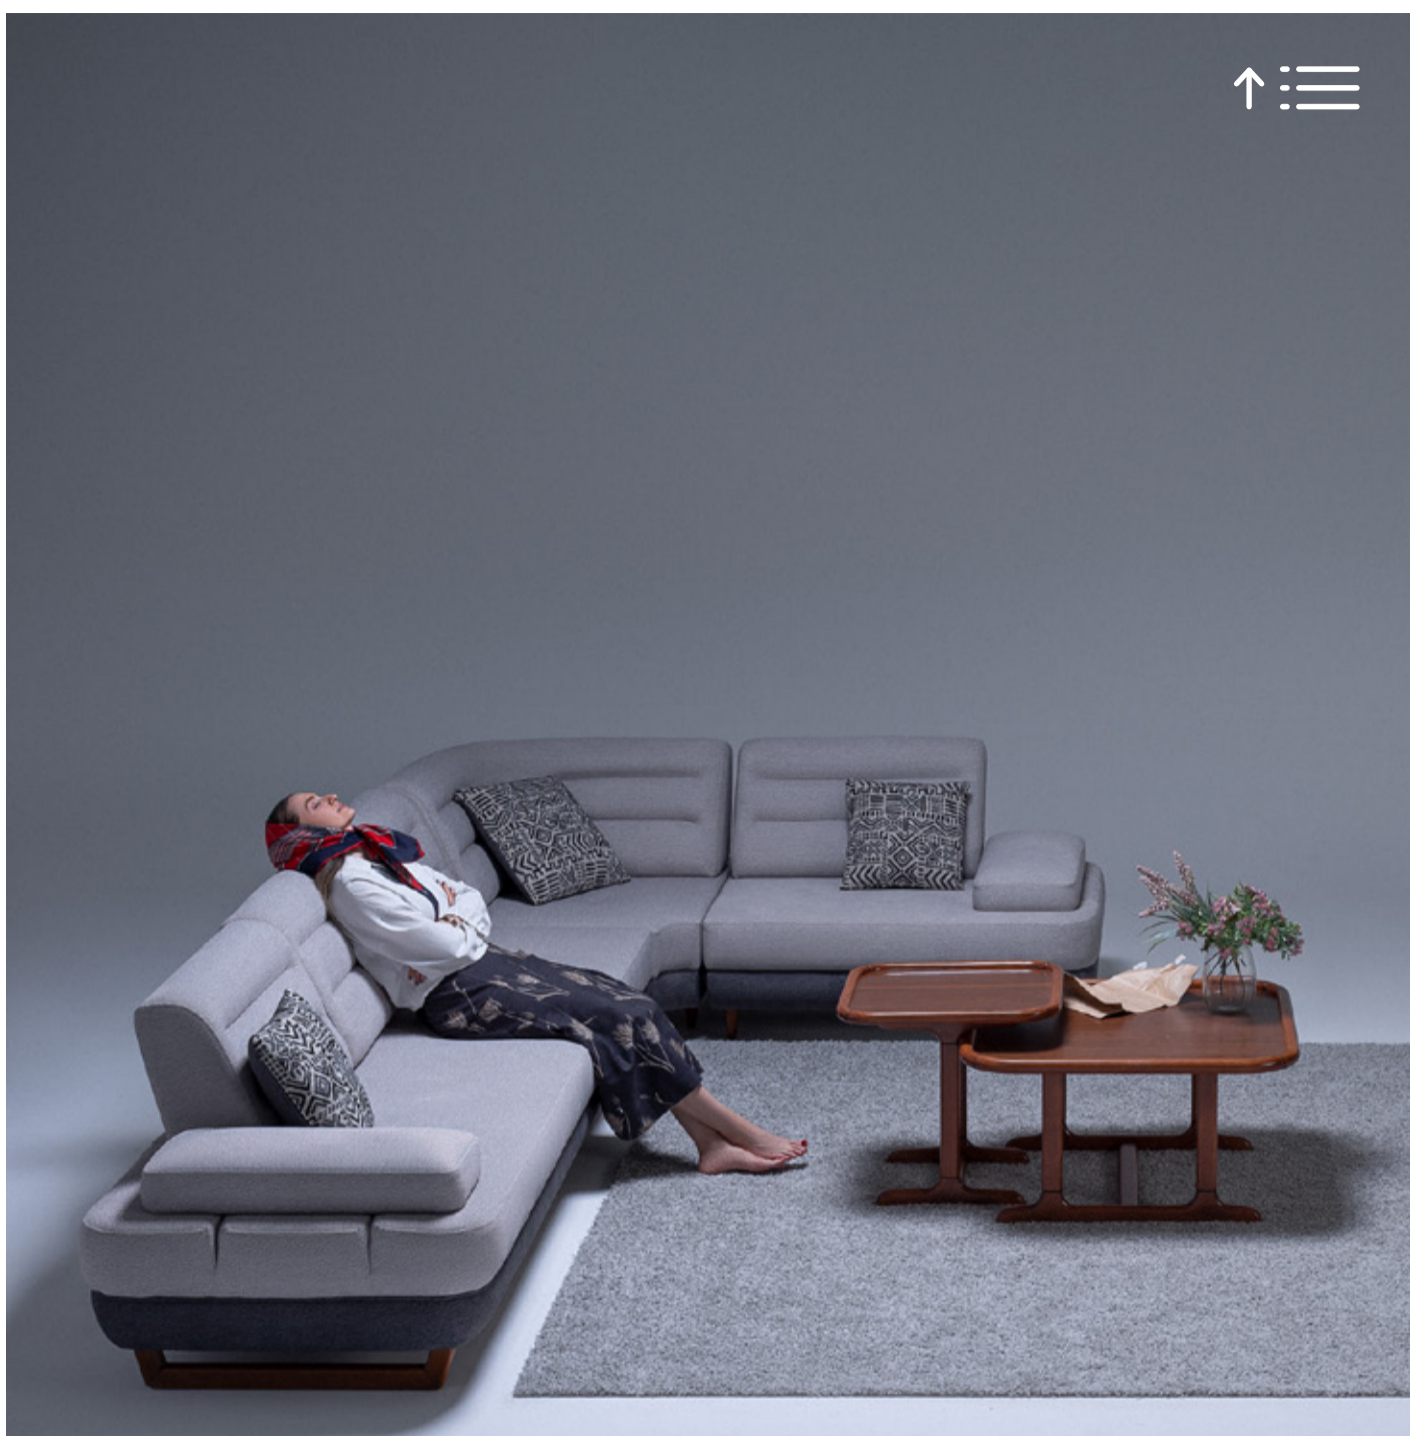

A corner sofa that adjusts to you
not the other way round.

Aramis Corner's flexible design makes
comfort personal again.