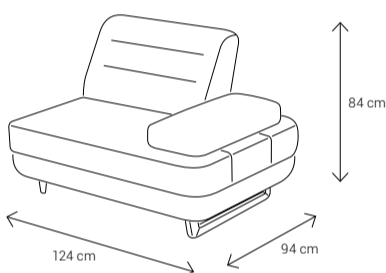

Dimensions:

Sofa

Armchair

Sofa

Armchair

Dining Chair

Dining Table
4 Seater: 135x90
6 Seater: 185x95
8 Seater: 235x112

Coffee Table