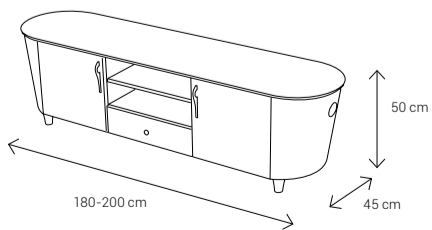

Dining Chair

Dining Table
4 Seater: 130x90
6 Seater: 170x95
8 Seater: 223x113

Coffee Table

Side Table

TV Stand

Sideboard

Anahid

S o f a S e t