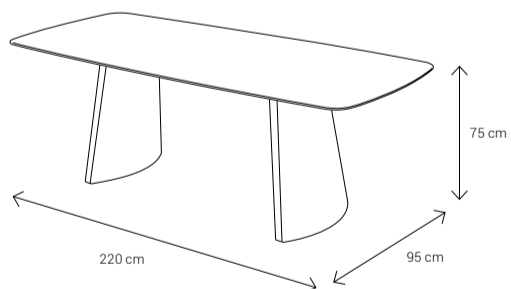

Dining Table - 6 Seater