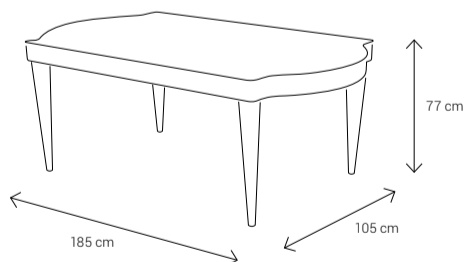

Dining Table
4 Seater: 140x95
6 Seater: 185x105
8 Seater: 240x115