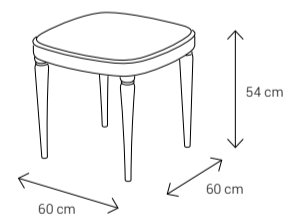

Dimensions:

Side Table