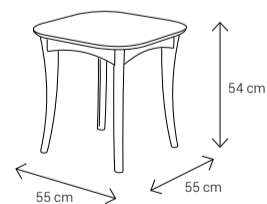

Dimensions:

Side Table