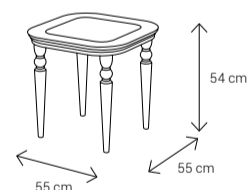

In your space, Melorin will speak volumes—gently, but with perfect clarity.

Dimensions:

Sofa

Armchair

Dining Chair

Dining Table

4 Seater: 130x90 8 Seater: 223x113
6 Seater: 170x95 10 Seater: 242x113

Coffee Table