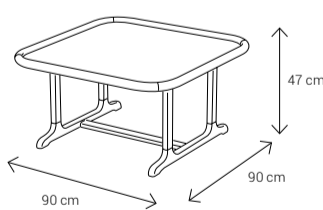

Dimensions:

Sofa

Armchair

Sofa

Armchair

Dining Chair

Dining Table
4 Seater: 135x90
6 Seater: 185x95
8 Seater: 235x112

Coffee Table