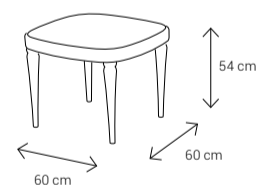

Dimensions:

4 Seater: 130x95   **8 Seater:** 223x113
6 Seater: 170x95   12 Seater: 360x116

Side Table