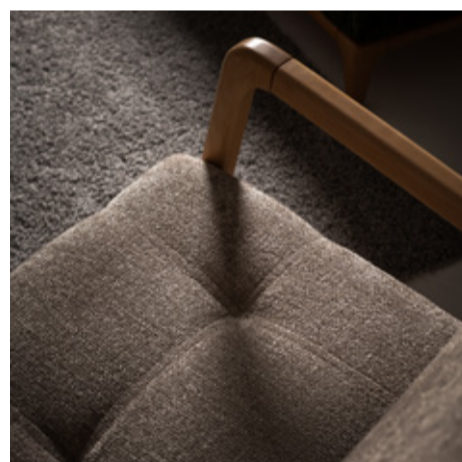

Celine tells a story in whispers — of craft, of earth, of breath. It is modernism with a pulse, brought to life by textures that speak in hushed, inviting tones. The set's minimalism is enriched by the organic soul of its woodwork. It feels sculpted by nature, yet perfectly formed for the contemporary home. In Celine, every detail matters. Not for ornament's sake, but for harmony — a quiet harmony you carry with you, long after you rise.