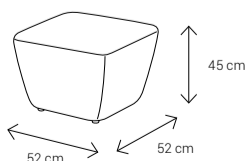

Dining Table
 4 Seater: 135x90
6 Seater: 185x95
 8 Seater: 235x112

Coffee Table

Side Table

TV Stand

Ottoman

Aramis

Sectional Corner

S o f a S e t