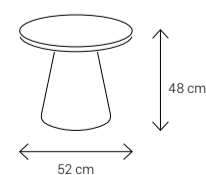

Dimensions:

Sofa

Armchair

Dining Chair

Dining Table
4 Seater: 135x90
6 Seater: 185x95
8 Seater: 225x112

Coffee Table

Side Table

#360 Cactus St., 4th Boustan St.,
Shenzar Industrial Estate, Khavaran Road,
Tehran - Iran