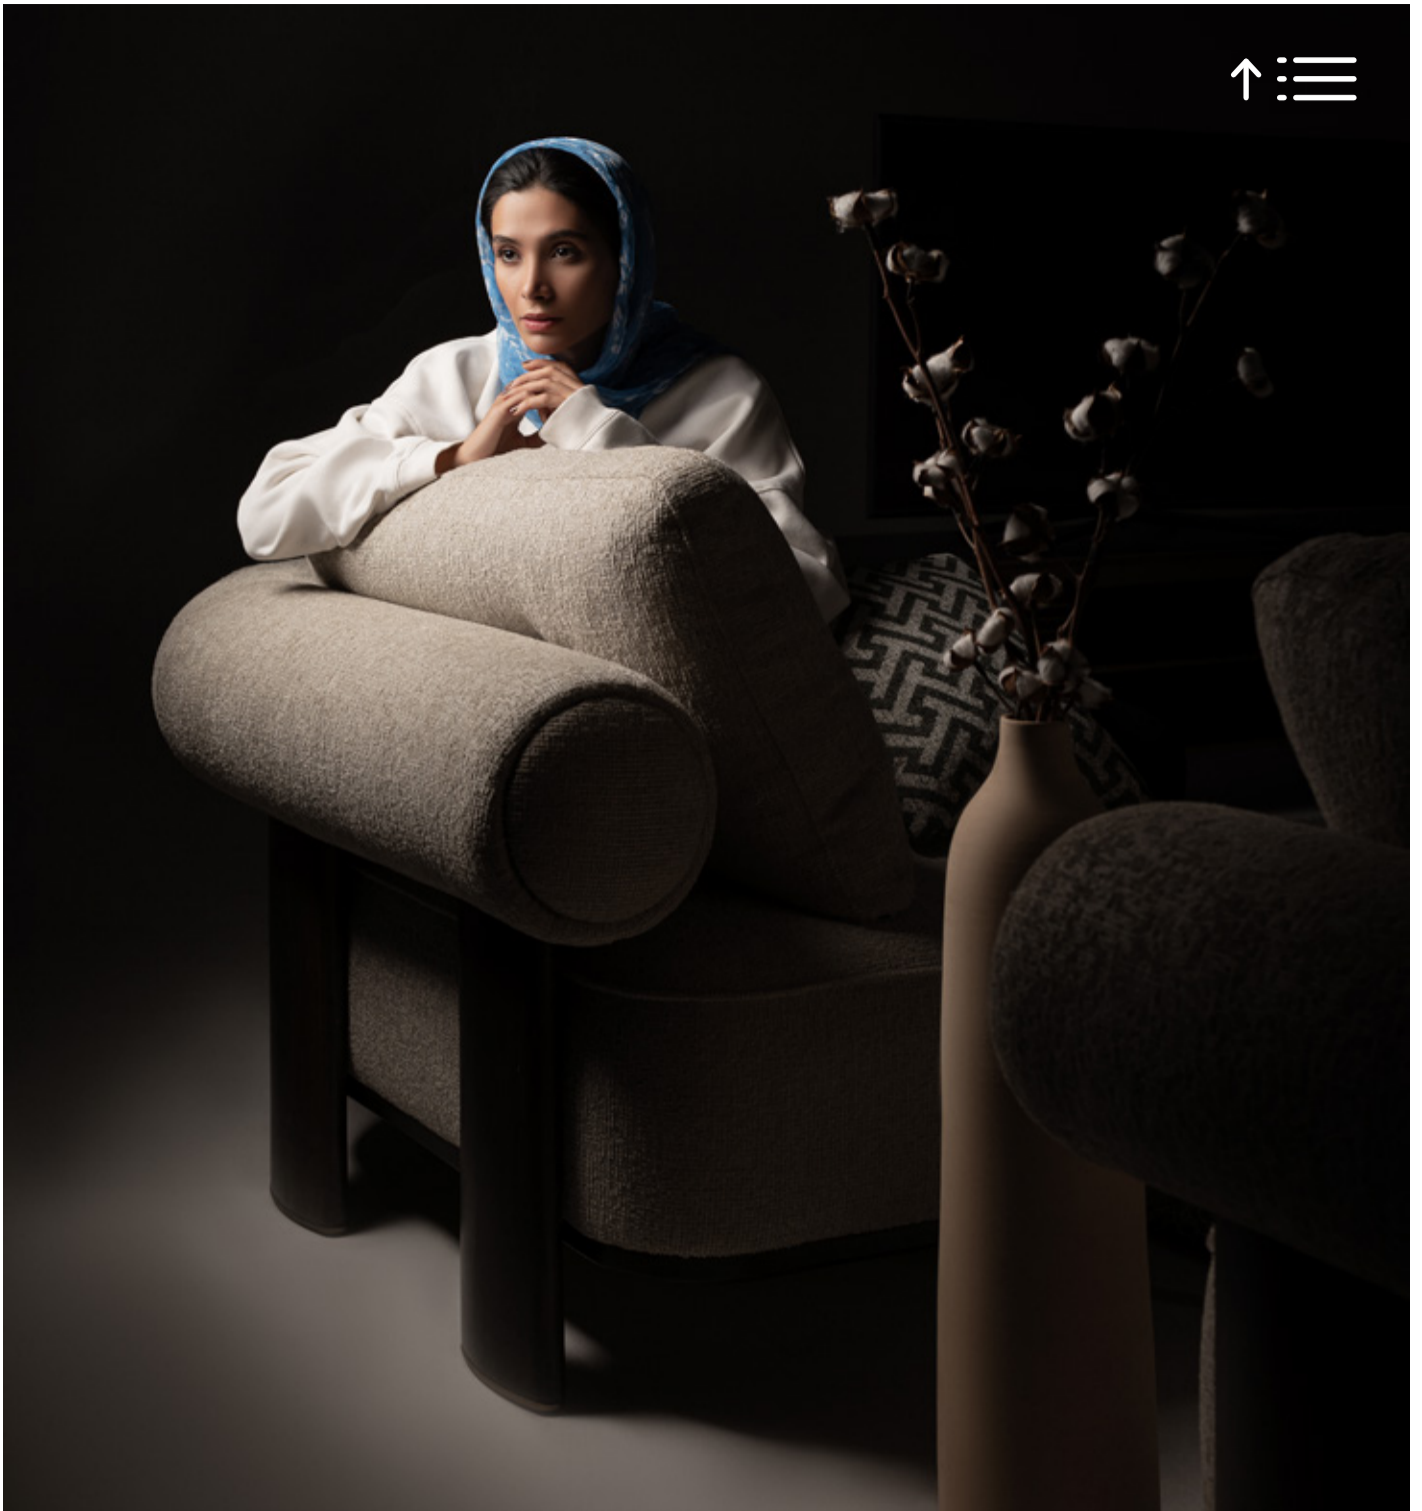

Comfort captures the essence of calm Redefined for modern life.

The Contemporary Line | Comfort Sofa Set

Modern life shifts constantly; so does **Comfort**. Designed to evolve with its environment, it offers endless combinations for every mood, every gathering, every quiet night alone. Its lines are pure and logical, yet softened by touch. The long reclining section – generous and weightless – blurs the boundary between sitting and dreaming. Comfort reminds us that flexibility can be graceful, that modern design can still feel profoundly human.