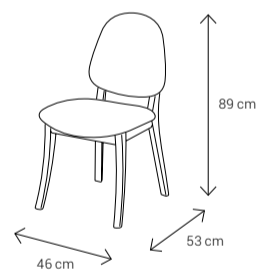

Dimensions:

3 Seater Sofa

2 Seater Sofa

Armchair

3 Seater Sofa with Middle Table

Dining Table
4 Seater: 130x90
6 Seater: 180x95
8 Seater: 223x113

Dining Chair

Coffee Table