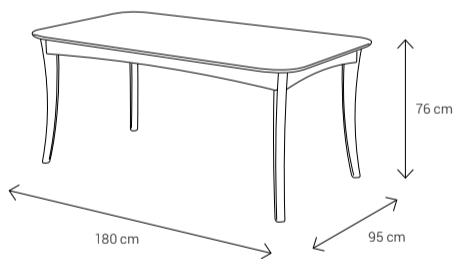

Dimensions:

3 Seater Sofa

2 Seater Sofa

Armchair

3 Seater Sofa with Middle Table

Dining Table
4 Seater: 130x90
6 Seater: 180x95
8 Seater: 223x113

Dining Chair

Coffee Table