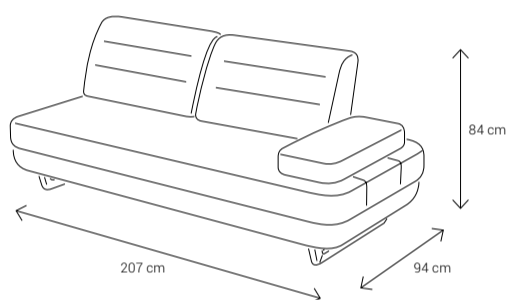

Dimensions:

Sofa

Armchair

Sofa

Armchair

Dining Chair

Dining Table
4 Seater: 135x90
6 Seater: 185x95
8 Seater: 235x112

Coffee Table