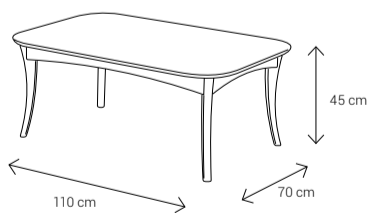

Dimensions:

3 Seater Sofa

2 Seater Sofa

Armchair

3 Seater Sofa with Middle Table

Dining Table
4 Seater: 130x90
6 Seater: 180x95
8 Seater: 223x113

Dining Chair

Coffee Table