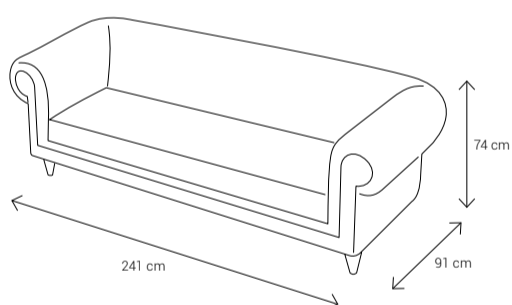

Dimensions:

Sofa