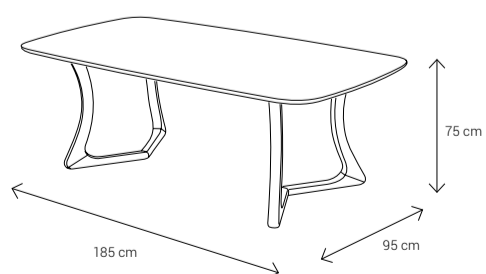

Dimensions:

Sofa

Armchair

Dining Chair

Dining Table
4 Seater: 135x90
6 Seater: 185x95
8 Seater: 225x112

Coffee Table

Side Table

#360 Cactus St., 4th Boustan St.,
Shenzar Industrial Estate, Khavaran Road,
Tehran - Iran