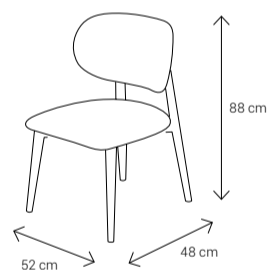

Dining Chair