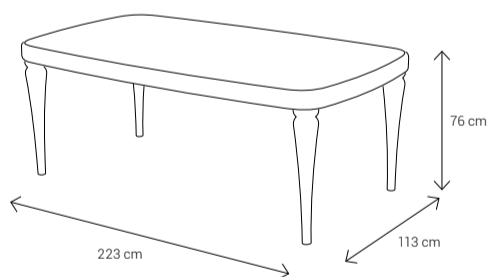

Dining Table

4 Seater: 130x95   **8 Seater:** 223x113
6 Seater: 170x95   12 Seater: 360x116