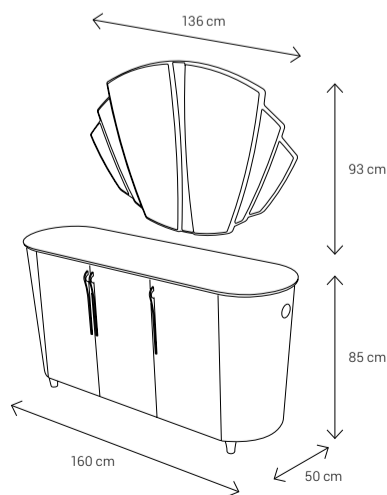

Dining Chair

Dining Table
4 Seater: 130x90
6 Seater: 170x95
8 Seater: 223x113

Coffee Table

Side Table

TV Stand

Sideboard

Anahid

S o f a S e t