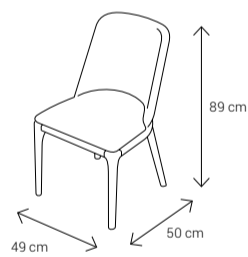

Dining Chair