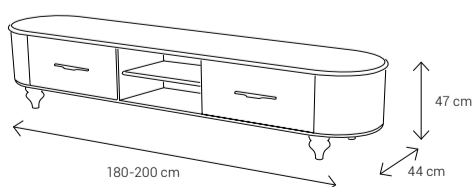

Dimensions:

4 Seater: 130x95   **8 Seater:** 223x113
6 Seater: 170x95   12 Seater: 360x116

TV Stand