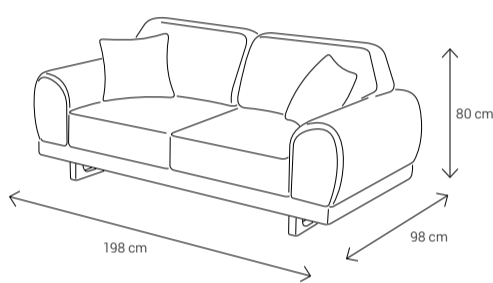

Dimensions:

3 Seater Sofa

2 Seater Sofa

Armchair

3 Seater Sofa with Middle Table

Dining Table
4 Seater: 130x90
6 Seater: 180x95
8 Seater: 223x113

Dining Chair

Coffee Table