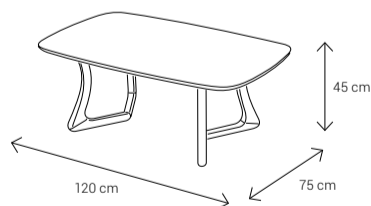

Dining Table
 4 Seater: 135x90
6 Seater: 185x95
 8 Seater: 235x112

Coffee Table

Side Table

TV Stand

Ottoman

Aramis

Sectional Corner

S o f a S e t