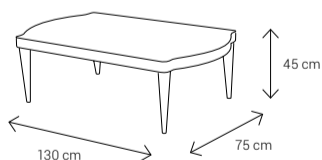

Coffee Table