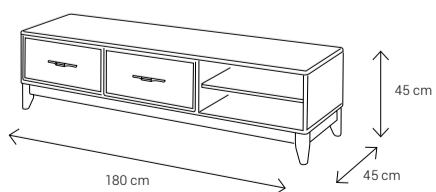

Dimensions:

Sofa

Armchair

Dining Chair

Dining Table
4 Seater: 135x90
6 Seater: 160x95
8 Seater: 210x105

Coffee Table

Side Table

TV Stand