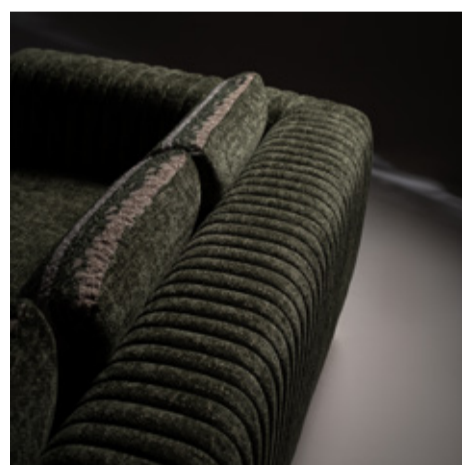

Celine tells a story in whispers — of craft, of earth, of breath. It is modernism with a pulse, brought to life by textures that speak in hushed, inviting tones. The set's minimalism is enriched by the organic soul of its woodwork. It feels sculpted by nature, yet perfectly formed for the contemporary home. In Celine, every detail matters. Not for ornament's sake, but for harmony — a quiet harmony you carry with you, long after you rise.