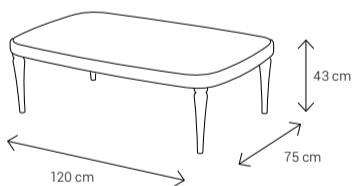

Coffee Table