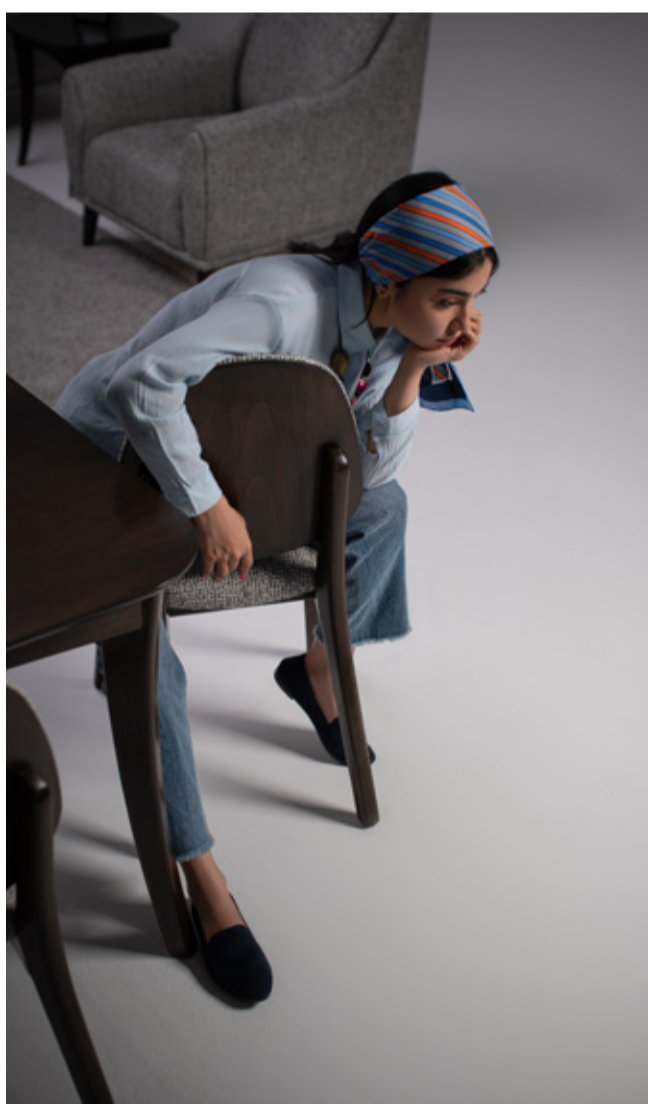

When the lines are gentle and the textures speak softly, comfort happens without trying. That's the promise **Harmony** keeps.