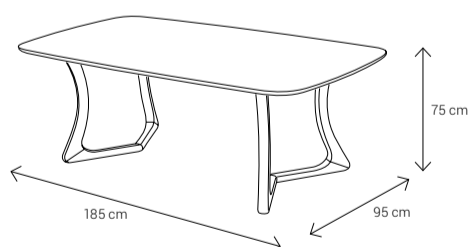

Dimensions:

Sofa

Armchair

Sofa

Armchair

Dining Chair

Dining Table
4 Seater: 135x90
6 Seater: 185x95
8 Seater: 235x112

Coffee Table