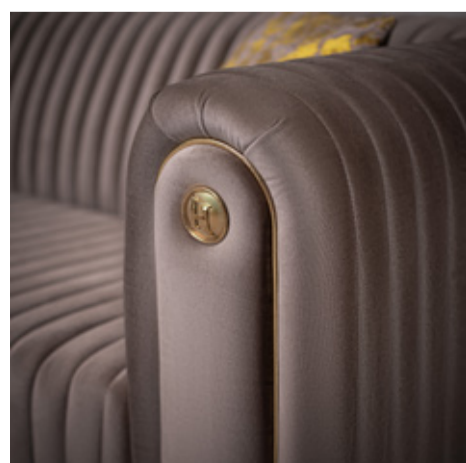

Melorin doesn't follow trends

it builds its own rhythm. Vertical grace,
timeless space.