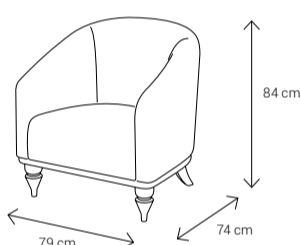

In your space, Melorin will speak volumes—gently, but with perfect clarity.

Dimensions:

Sofa

Armchair

Dining Chair

Dining Table

4 Seater: 130x90 8 Seater: 223x113
6 Seater: 170x95 10 Seater: 242x113

Coffee Table