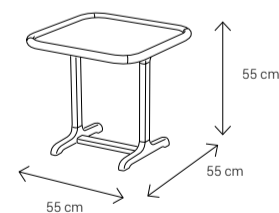

Dimensions:

Sofa

Armchair

Sofa

Armchair

Dining Chair

Dining Table
4 Seater: 135x90
6 Seater: 185x95
8 Seater: 235x112

Coffee Table