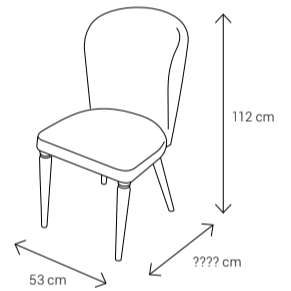

Dining Chair