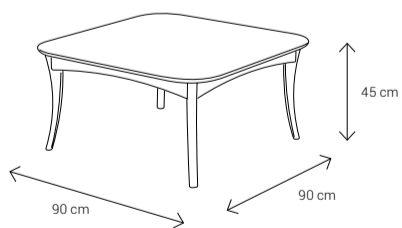

Dimensions:

3 Seater Sofa

2 Seater Sofa

Armchair

3 Seater Sofa with Middle Table

Dining Table
4 Seater: 130x90
6 Seater: 180x95
8 Seater: 223x113

Dining Chair

Coffee Table