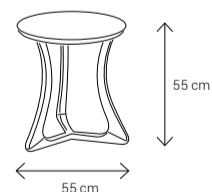

Dining Table
 4 Seater: 135x90
6 Seater: 185x95
 8 Seater: 235x112

Coffee Table

Side Table

TV Stand

Ottoman

Aramis

Sectional Corner

S o f a S e t