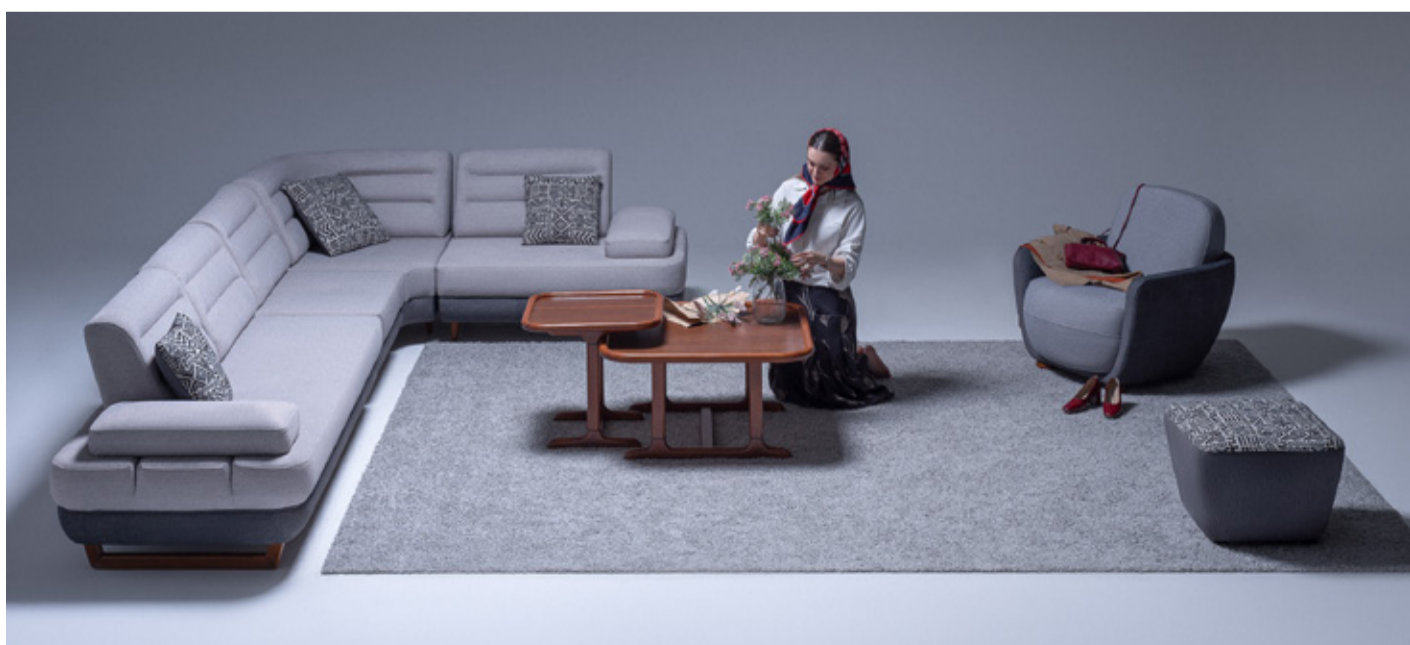

A corner sofa that adjusts to you
not the other way round.

Aramis Corner's flexible design makes
comfort personal again.