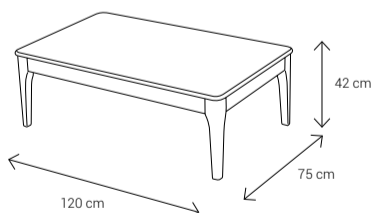

Dimensions:

Sofa

Armchair

Dining Chair

Dining Table
4 Seater: 135x90
6 Seater: 160x95
8 Seater: 210x105

Coffee Table

Side Table

TV Stand