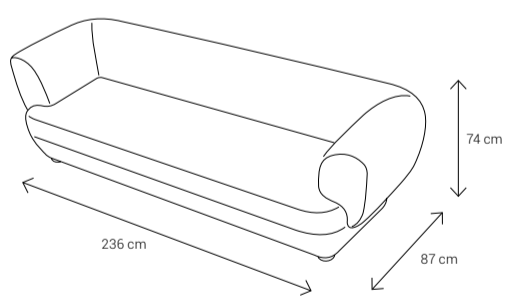

Dimensions:

Sofa

Armchair

Dining Chair

Dining Table
4 Seater: 135x90
6 Seater: 185x95
8 Seater: 225x112

Coffee Table

Side Table

#360 Cactus St., 4th Boustan St.,
Shenzar Industrial Estate, Khavaran Road,
Tehran - Iran