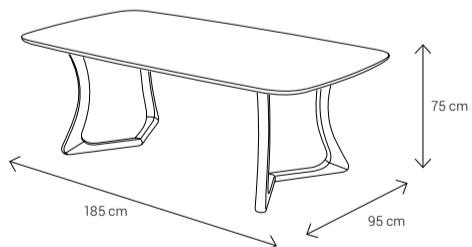

Dining Table
 4 Seater: 135x90
6 Seater: 185x95
 8 Seater: 235x112

Coffee Table

Side Table

TV Stand

Ottoman

Aramis

Sectional Corner

S o f a S e t