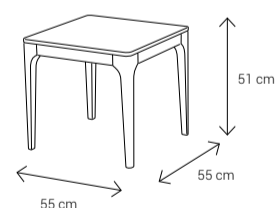

Dimensions:

Side Table