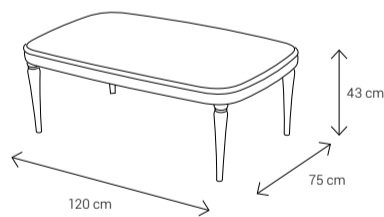

Coffee Table