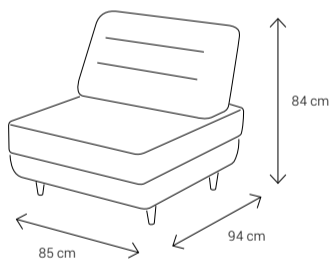

Dimensions:

Sofa

Armchair

Sofa

Armchair

Dining Chair

Dining Table
4 Seater: 135x90
6 Seater: 185x95
8 Seater: 235x112

Coffee Table