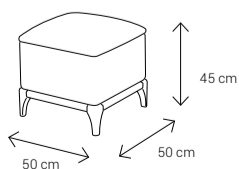

Dimensions:

Sofa

Armchair

Dining Chair

Dining Table
4 Seater: 135x90
6 Seater: 160x95
8 Seater: 210x105

Coffee Table

Side Table

TV Stand