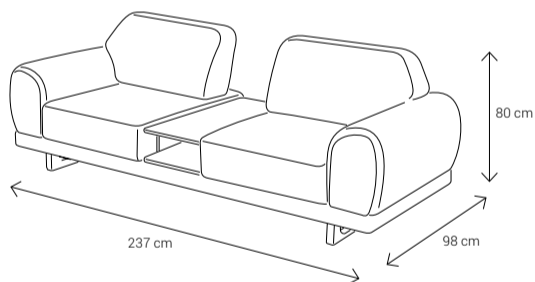

Dimensions:

3 Seater Sofa

2 Seater Sofa

Armchair

3 Seater Sofa with Middle Table

Dining Table
4 Seater: 130x90
6 Seater: 180x95
8 Seater: 223x113

Dining Chair

Coffee Table