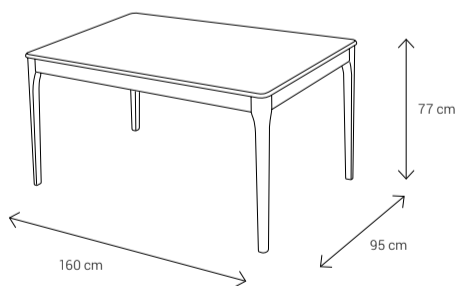

Dimensions:

Sofa

Armchair

Dining Chair

Dining Table
4 Seater: 135x90
6 Seater: 160x95
8 Seater: 210x105

Coffee Table

Side Table

TV Stand