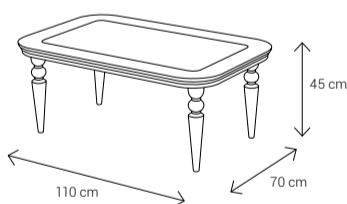

In your space, Melorin will speak volumes—gently, but with perfect clarity.

Dimensions:

Sofa

Armchair

Dining Chair

Dining Table

4 Seater: 130x90 8 Seater: 223x113
6 Seater: 170x95 10 Seater: 242x113

Coffee Table