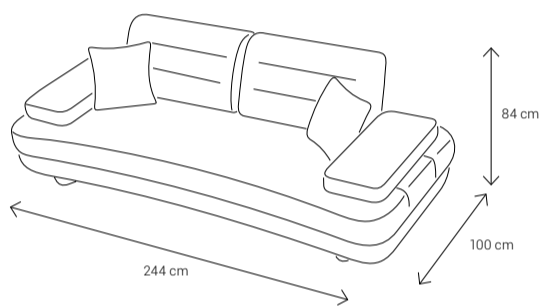

Sofa - 3 Seater