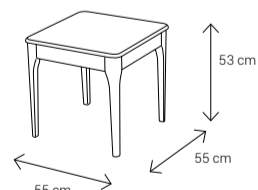

Dimensions:

Sofa

Armchair

Dining Chair

Dining Table
4 Seater: 135x90
6 Seater: 160x95
8 Seater: 210x105

Coffee Table

Side Table

TV Stand