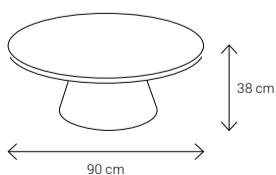

Dimensions:

Sofa

Armchair

Dining Chair

Dining Table
4 Seater: 135x90
6 Seater: 185x95
8 Seater: 225x112

Coffee Table

Side Table

#360 Cactus St., 4th Boustan St.,
Shenzar Industrial Estate, Khavaran Road,
Tehran - Iran