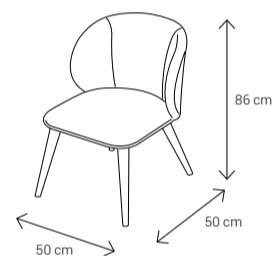

Dining Chair