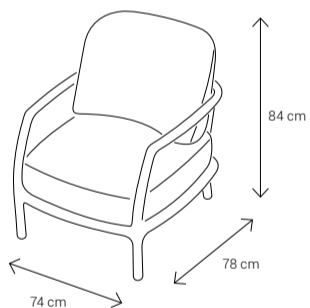

Dimensions:

Sofa - 3 Seater

Sifa - 2 Seater

Armchair

Armchair

Dining Chair

Dining Table
4 Seater: 135x90
6 Seater: 185x95
8 Seater: 235x112

Coffee Table