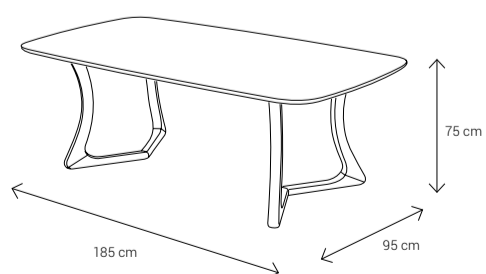

Dimensions:

Sofa

Armchair

Dining Chair

Dining Table
4 Seater: 135x90
6 Seater: 185x95
8 Seater: 225x112

Coffee Table

Side Table

Classic Collection