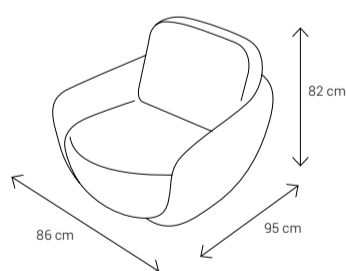

Dimensions:

Sofa

Armchair

Dining Chair

Dining Table
4 Seater: 135x90
6 Seater: 185x95
8 Seater: 225x112

Coffee Table

Side Table

Classic Collection