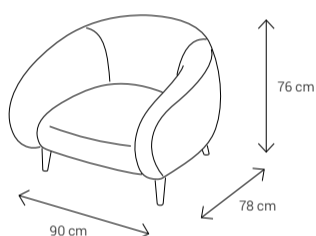

Dimensions:

Armchair

4 Seater: 130x95   **8 Seater:** 223x113
6 Seater: 170x95   12 Seater: 360x116