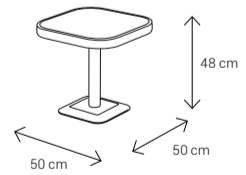

Dimensions:

Side Table