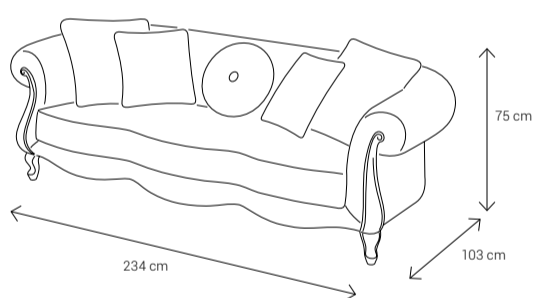

It's made for homes where memories are collected, not just moments. With Laleh, beauty takes root in every corner—classic, warm, and forever graceful.

Dimensions:

Sofa

Armchair

Dining Chair

Dining Table
6 Seater: 185x105
8 Seater: 240x120