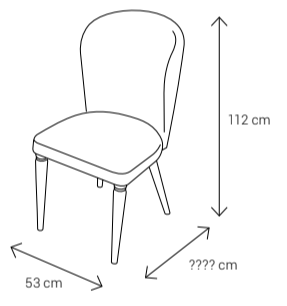

Dining Chair