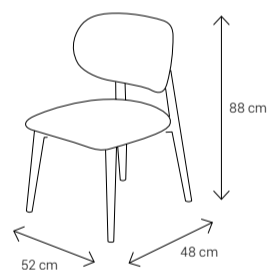

Dimensions:

Sofa - 3 Seater

Sifa - 2 Seater

Armchair

Armchair

Dining Chair

Dining Table
4 Seater: 135x90
6 Seater: 185x95
8 Seater: 235x112

Coffee Table