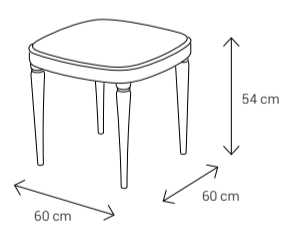

Dimensions:

Side Table