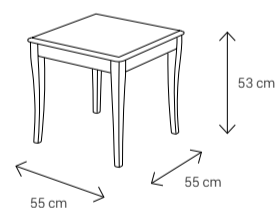

Dimensions:

Side Table