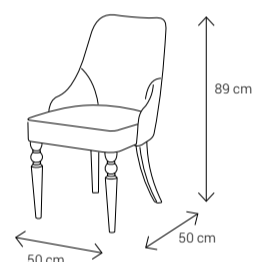

In your space, Melorin will speak volumes—gently, but with perfect clarity.

Dimensions:

Sofa

Armchair

Dining Chair

Dining Table

4 Seater: 130x90 8 Seater: 223x113
6 Seater: 170x95 10 Seater: 242x113

Coffee Table