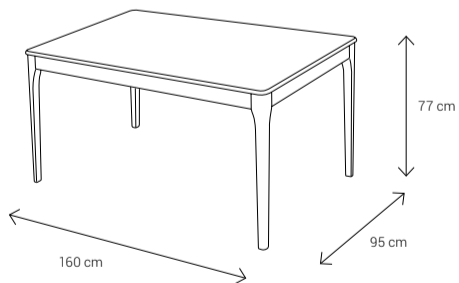

Dimensions:

Sofa

Armchair

Dining Chair

Dining Table
4 Seater: 135x90
6 Seater: 160x95
8 Seater: 210x105

Coffee Table

Side Table

TV Stand