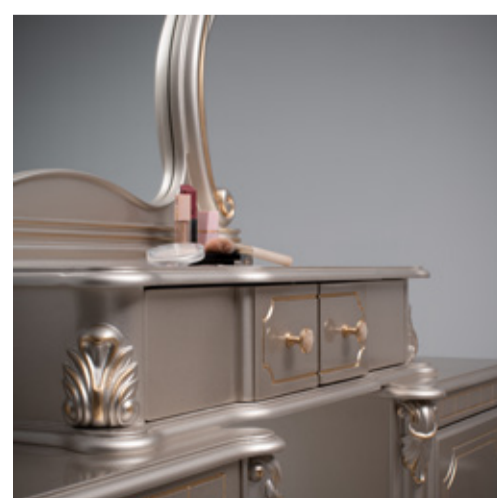

Dimensions:

180 Double Bed

160 Double Bed

Chest of Drawers

Dressing Table

Night Stand

Ottoman

Pinar