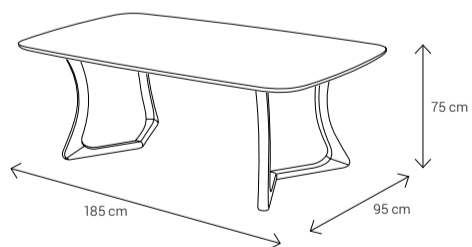

Dimensions:

Sofa

Armchair

Sofa

Armchair

Dining Chair

Dining Table
4 Seater: 135x90
6 Seater: 185x95
8 Seater: 235x112

Coffee Table