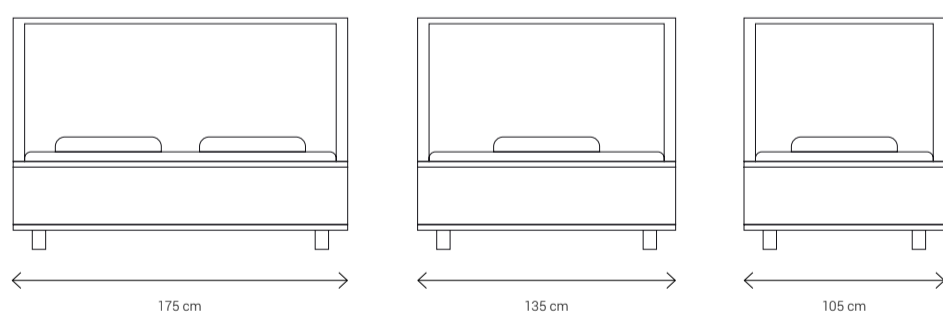

160 Double Bed

120 Double Bed

120 Double Bed