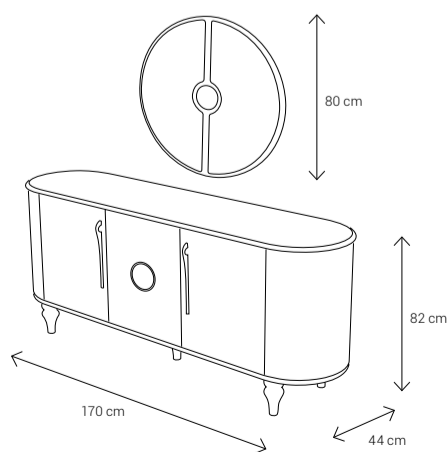

Dimensions:

4 Seater: 130x95   **8 Seater:** 223x113
6 Seater: 170x95   12 Seater: 360x116

Sideboard