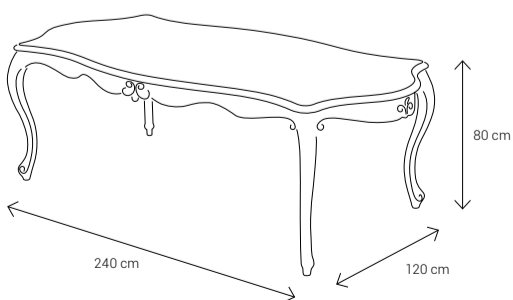

The Heritage Line | Gloria Sofa Set

Dimensions:

Sofa

Armchair

Dining Chair

Dining Table - 8 Seater

Coffee Table

Side Table