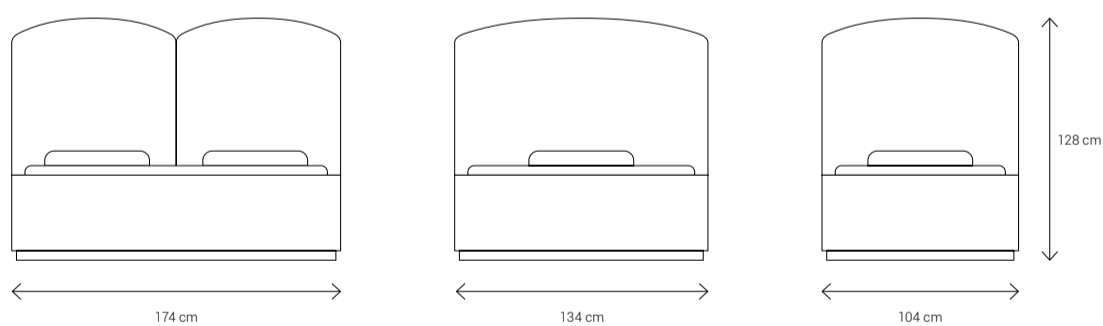

160 Double Bed

120 Single Bed

90 Single Bed