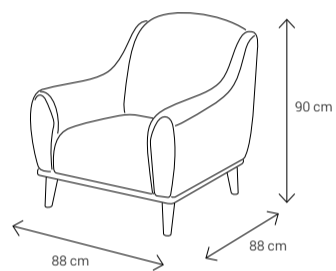

Dimensions:

3 Seater Sofa

2 Seater Sofa

Armchair

3 Seater Sofa with Middle Table

Dining Table
4 Seater: 130x90
6 Seater: 180x95
8 Seater: 223x113

Dining Chair

Coffee Table