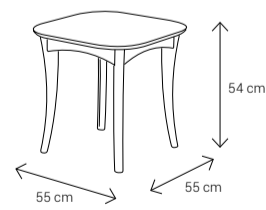

Dimensions:

Side Table