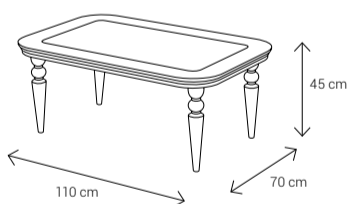

In your space, Melorin will speak volumes—gently, but with perfect clarity.

Dimensions:

Sofa

Armchair

Dining Chair

Dining Table

4 Seater: 130x90 8 Seater: 223x113
6 Seater: 170x95 10 Seater: 242x113

Coffee Table