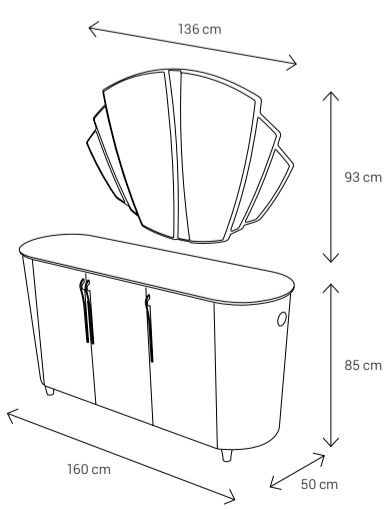

Dining Chair

Dining Table
4 Seater: 130x90
6 Seater: 170x95
8 Seater: 223x113

Coffee Table

Side Table

TV Stand

Sideboard

Anahid

S o f a S e t