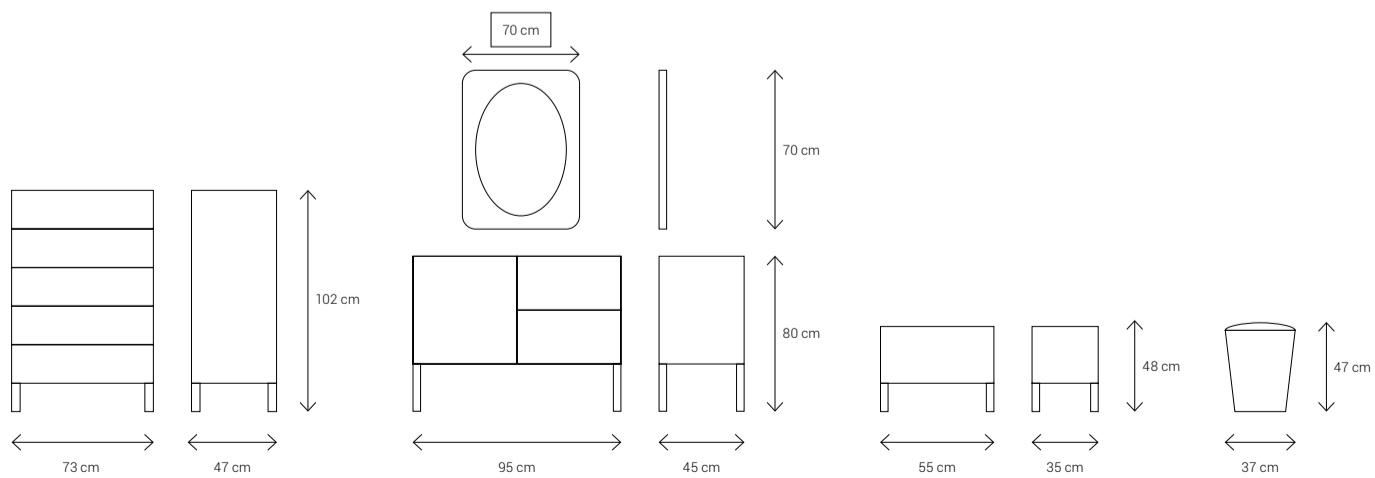

Chest of Drawers

Dressing Table

Night Stand

Ottoman