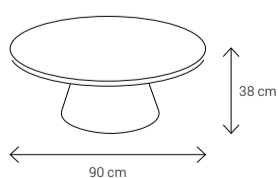

Dimensions:

Sofa

Armchair

Dining Chair

Dining Table
4 Seater: 135x90
6 Seater: 185x95
8 Seater: 225x112

Coffee Table

Side Table

Classic Collection