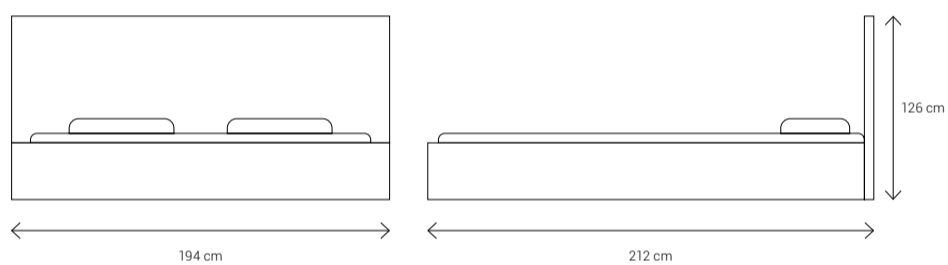

Dimensions:

180 Double Bed