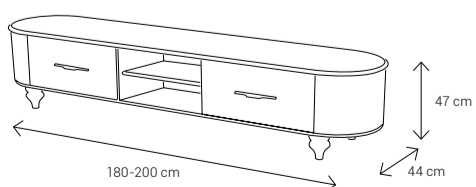

Dimensions:

Sofa

Armchair

Dining Chair

Dining Table

4 Seater: 130x95 **8 Seater:** 223x113
 6 Seater: 170x95 12 Seater: 360x116

Coffee Table

Side Table