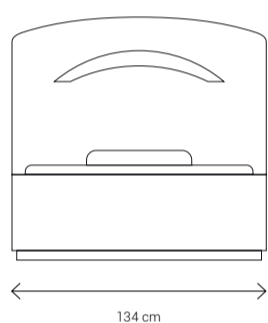

Hedika Teen is where modern design meets the quiet pulse of youth.

Dimensions:

120 Double Bed

90 Double Bed

Study Desk

Bookcase

Wardrobe

Chest of Drawers