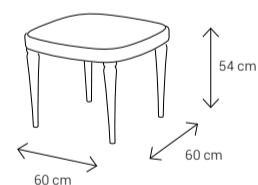

Dimensions:

Sofa

Armchair

Dining Chair

Dining Table

4 Seater: 130x95 **8 Seater:** 223x113
 6 Seater: 170x95 12 Seater: 360x116

Coffee Table

Side Table