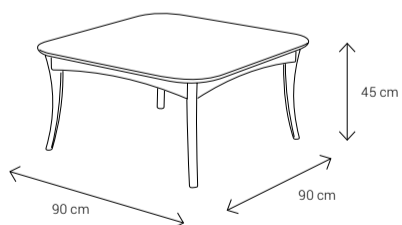

Dimensions:

3 Seater Sofa

2 Seater Sofa

Armchair

3 Seater Sofa with Middle Table

Dining Table
4 Seater: 130x90
6 Seater: 180x95
8 Seater: 223x113

Dining Chair

Coffee Table