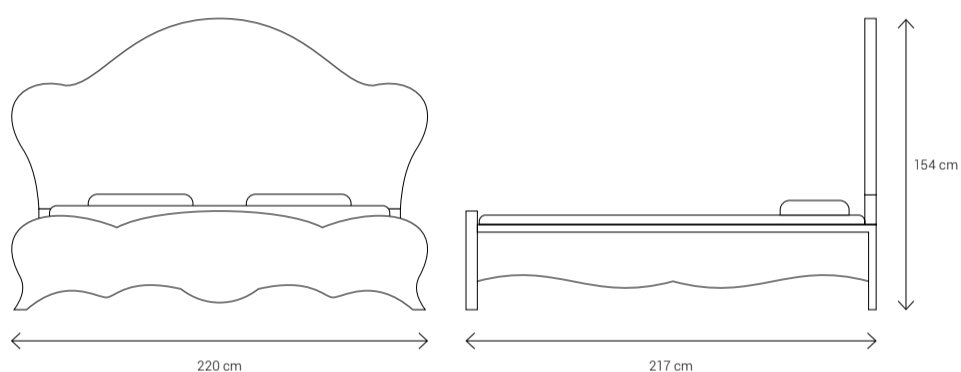

Dimensions:

180 Double Bed