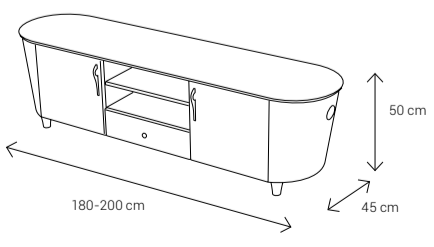

Dining Chair

Dining Table
4 Seater: 130x90
6 Seater: 170x95
8 Seater: 223x113

Coffee Table

Side Table

TV Stand

Sideboard

Anahid

S o f a S e t