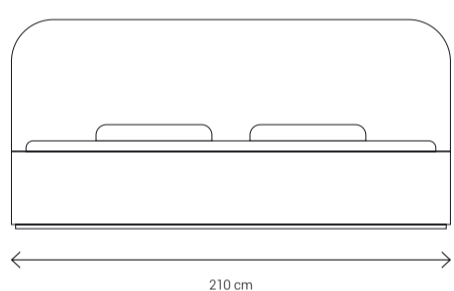

Dimensions:

180 Double Bed