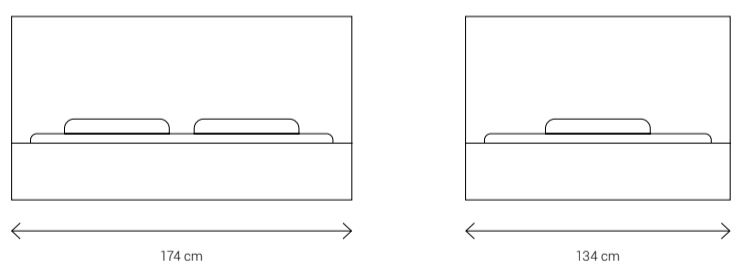

160 Double Bed

120 Single Bed