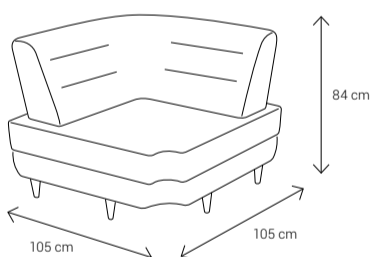

Dimensions:

Sofa

Armchair

Sofa

Armchair

Dining Chair

Dining Table
4 Seater: 135x90
6 Seater: 185x95
8 Seater: 235x112

Coffee Table