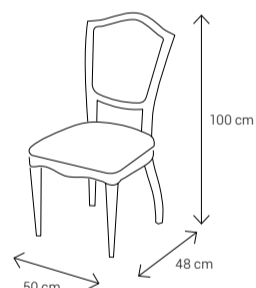

Dining Chair