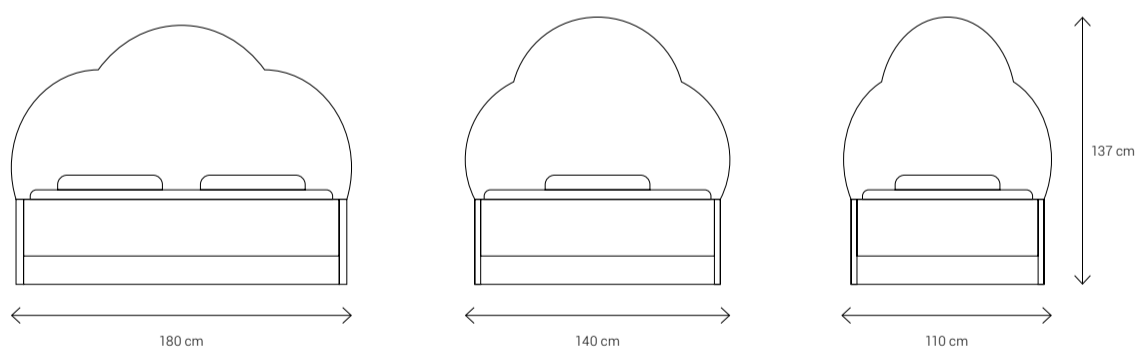

Lenova; where classical grace meets contemporary calm.

Nothing loud, nothing rushed—only harmony, built into every line.
Sleep, surrounded by silence designed with care.

Dimensions:

180 Double Bed

160 Double Bed