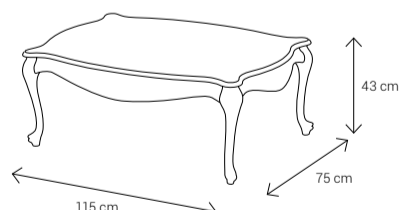

It's made for homes where memories are collected, not just moments. With Laleh, beauty takes root in every corner—classic, warm, and forever graceful.

Dimensions:

Sofa

Armchair

Dining Chair

Dining Table
6 Seater: 185x105
8 Seater: 240x120