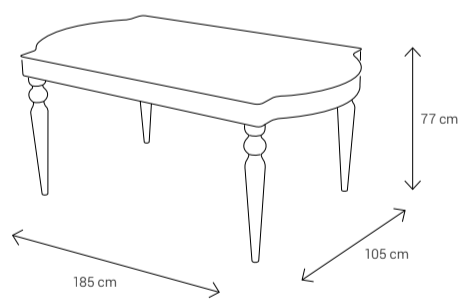

Dimensions:

Sofa

Armchair

Dining Chair

Dining Table
4 Seater: 140x95
6 Seater: 185x105
8 Seater: 240x115

Coffee Table

Side Table

TV Stand