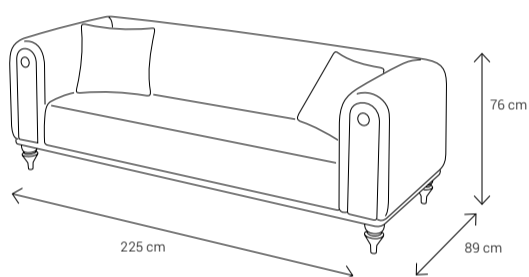

In your space, Melorin will speak volumes—gently, but with perfect clarity.

Dimensions:

Sofa

Armchair

Dining Chair

Dining Table

4 Seater: 130x90 8 Seater: 223x113
6 Seater: 170x95 10 Seater: 242x113

Coffee Table