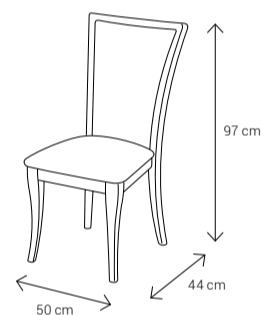

Dining Chair