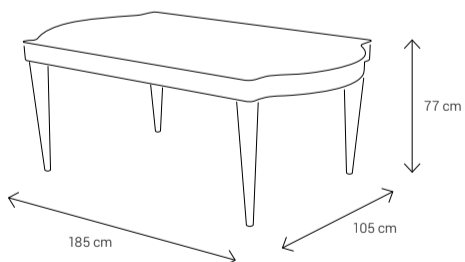

Dining Table
4 Seater: 140x95
6 Seater: 185x105
8 Seater: 240x115