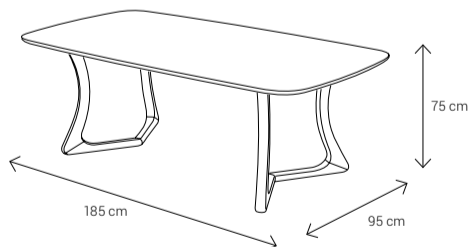

Dimensions:

Sofa - 3 Seater

Sifa - 2 Seater

Armchair

Armchair

Dining Chair

Dining Table
4 Seater: 135x90
6 Seater: 185x95
8 Seater: 235x112

Coffee Table