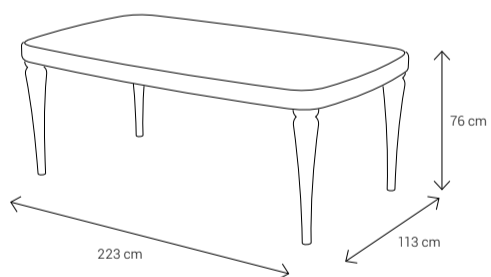

Dimensions:

Sofa

Armchair

Dining Chair

Dining Table

4 Seater: 130x95 **8 Seater:** 223x113
 6 Seater: 170x95 12 Seater: 360x116

Coffee Table

Side Table