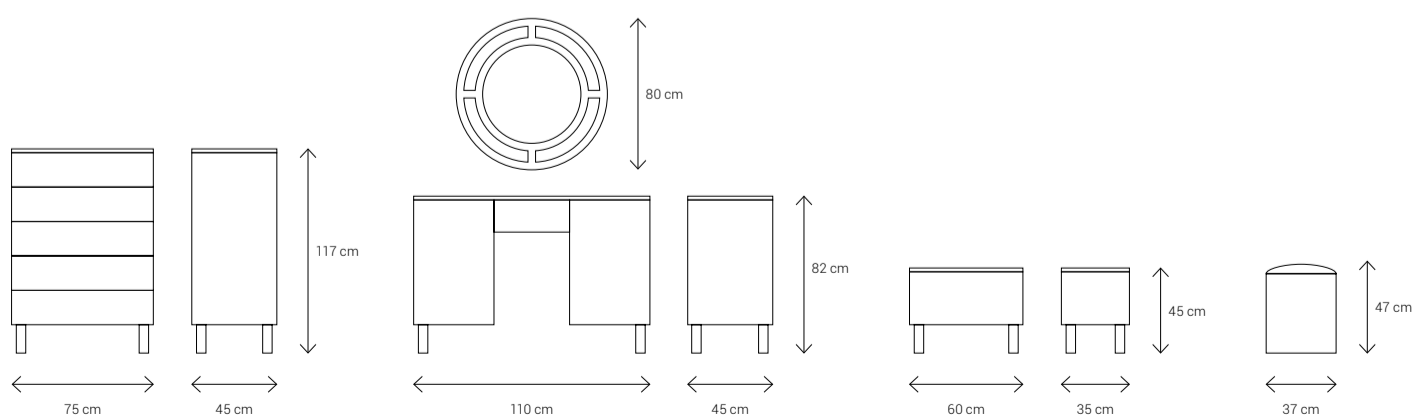

Chest of Drawers

Dressing Table

Night Stand

Ottoman