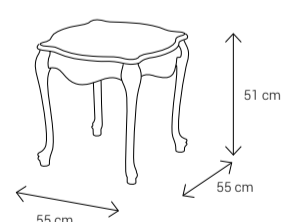

Dimensions:

Side Table