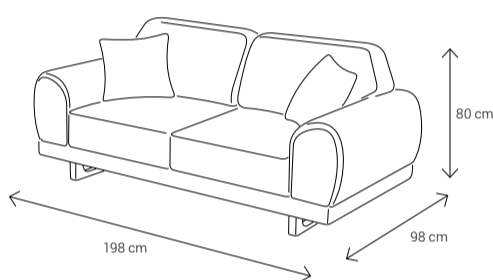

Dimensions:

3 Seater Sofa

2 Seater Sofa

Armchair

3 Seater Sofa with Middle Table

Dining Table
4 Seater: 130x90
6 Seater: 180x95
8 Seater: 223x113

Dining Chair

Coffee Table