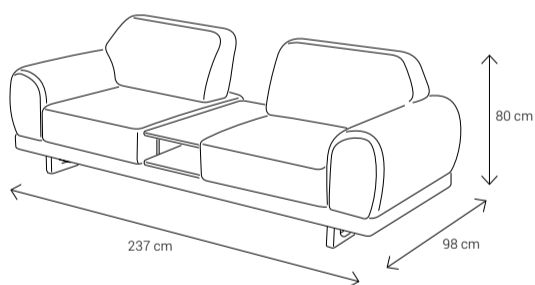

Dimensions:

3 Seater Sofa

2 Seater Sofa

Armchair

3 Seater Sofa with Middle Table

Dining Table
4 Seater: 130x90
6 Seater: 180x95
8 Seater: 223x113

Dining Chair

Coffee Table