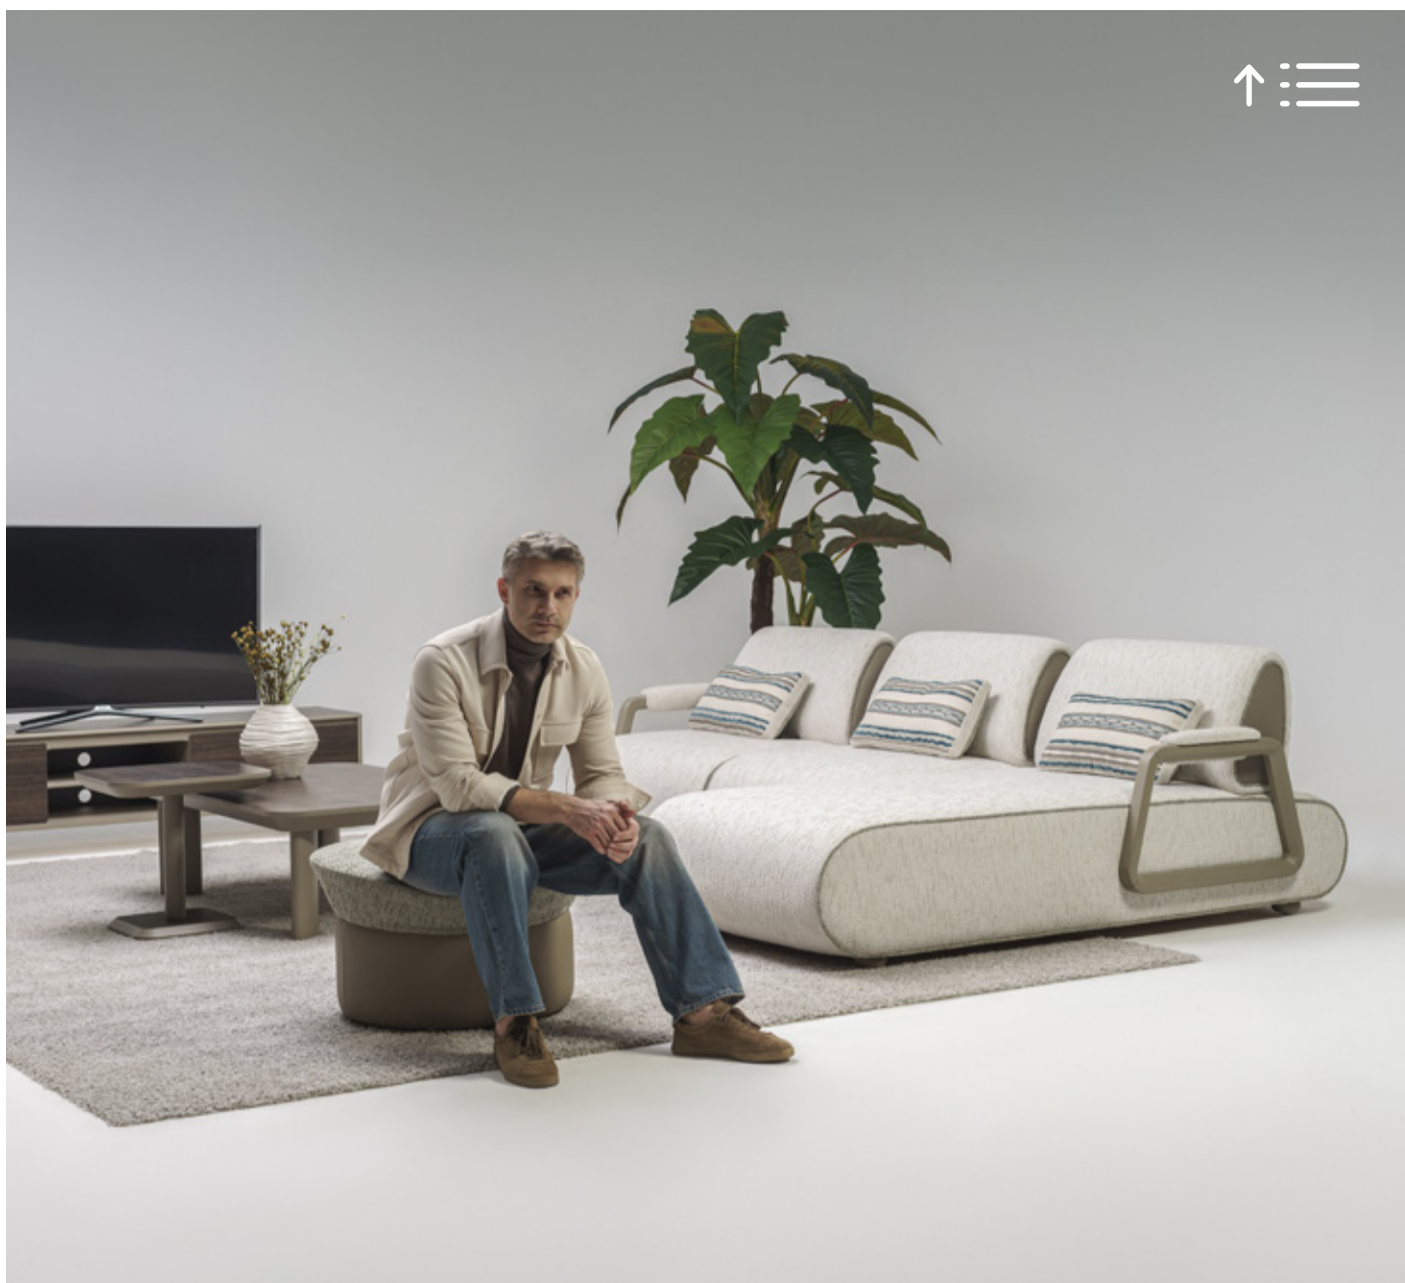

Oxford Sectional is an architectural statement expressed through comfort. Its modular structure reflects disciplined design thinking, where proportion, material integrity, and spatial intelligence converge. This is not merely seating — it is a curated system of living.

The composition of wood, leather, and fabric is handled with deliberate restraint. The wooden framework establishes authority and warmth; leather introduces a layer of cultivated sophistication; fabric tempers the structure with tactile softness. Each material retains its identity, yet together they form a seamless whole.

Its sectional geometry allows infinite refinement of space. Whether arranged in expansive linear forms or intimate corner compositions, Oxford maintains composure. It adapts without losing dignity, evolving without sacrificing visual clarity. intentional.