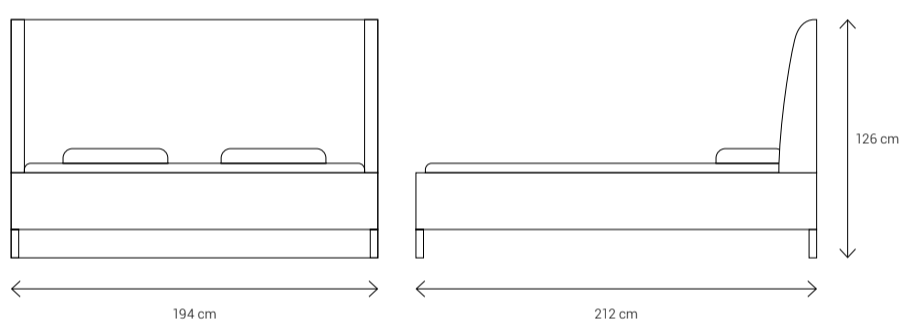

Dimensions:

180 Double Bed