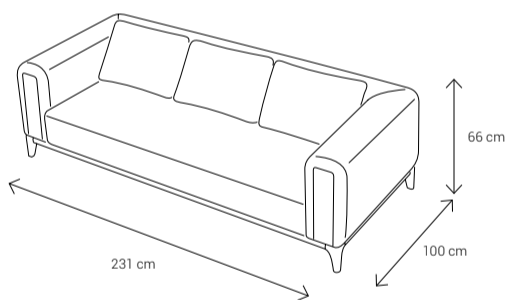

Dimensions:

Sofa

Armchair

Dining Chair

Dining Table
4 Seater: 135x90
6 Seater: 160x95
8 Seater: 210x105

Coffee Table

Side Table

TV Stand