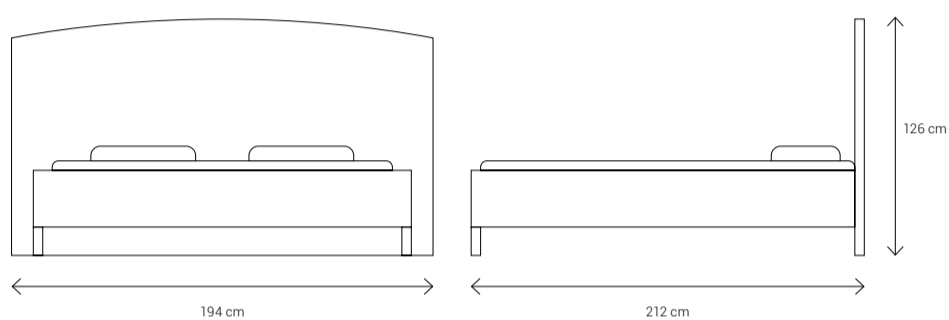

Dimensions:

180 Double Bed