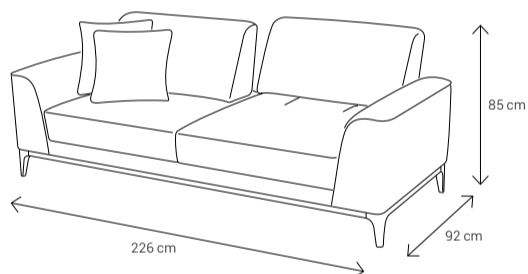

Dimensions:

Sofa