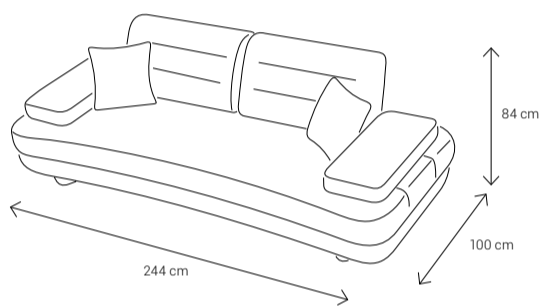

Dimensions:

Sofa - 3 Seater

Sifa - 2 Seater

Armchair

Armchair

Dining Chair

Dining Table
4 Seater: 135x90
6 Seater: 185x95
8 Seater: 235x112

Coffee Table