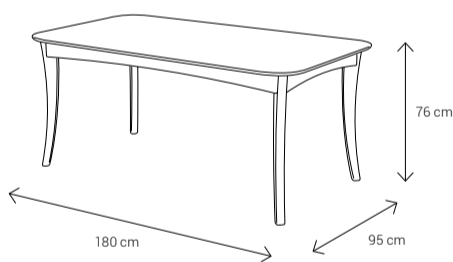

Dimensions:

3 Seater Sofa

2 Seater Sofa

Armchair

3 Seater Sofa with Middle Table

Dining Table
4 Seater: 130x90
6 Seater: 180x95
8 Seater: 223x113

Dining Chair

Coffee Table