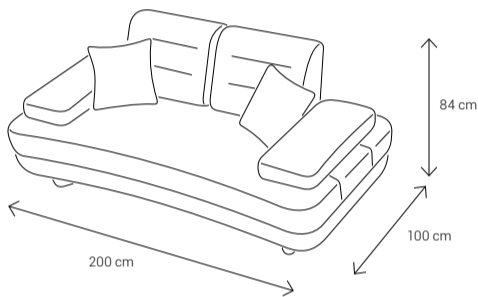

Dimensions:

Sofa - 3 Seater

Sifa - 2 Seater

Armchair

Armchair

Dining Chair

Dining Table
4 Seater: 135x90
6 Seater: 185x95
8 Seater: 235x112

Coffee Table