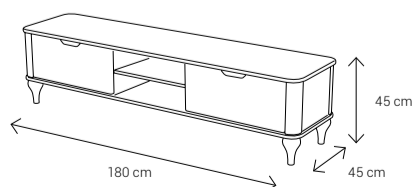

Dining Chair

Dining Table
4 Seater: 140x95
6 Seater: 185x105
8 Seater: 240x115

Coffee Table

Side Table

TV Stand

Orchid

S o f a S e t

With **Orchid**, elegance finds a new silhouette—one inspired by the subtle grace of nature. The stitched detail on the back of each seat curves like a fish's tail in motion: delicate, deliberate, and full of quiet rhythm. It's an homage to fluidity, to softness shaped with precision.