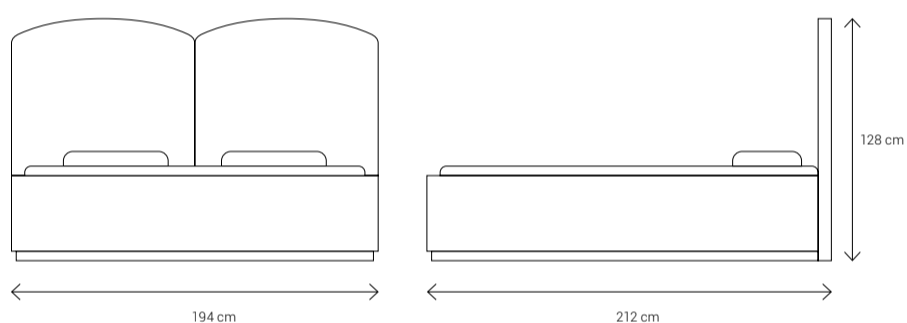

Dimensions:

180 Double Bed