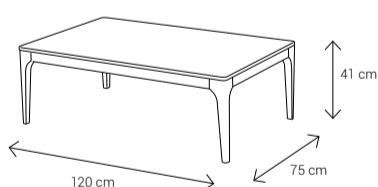

Coffee Table