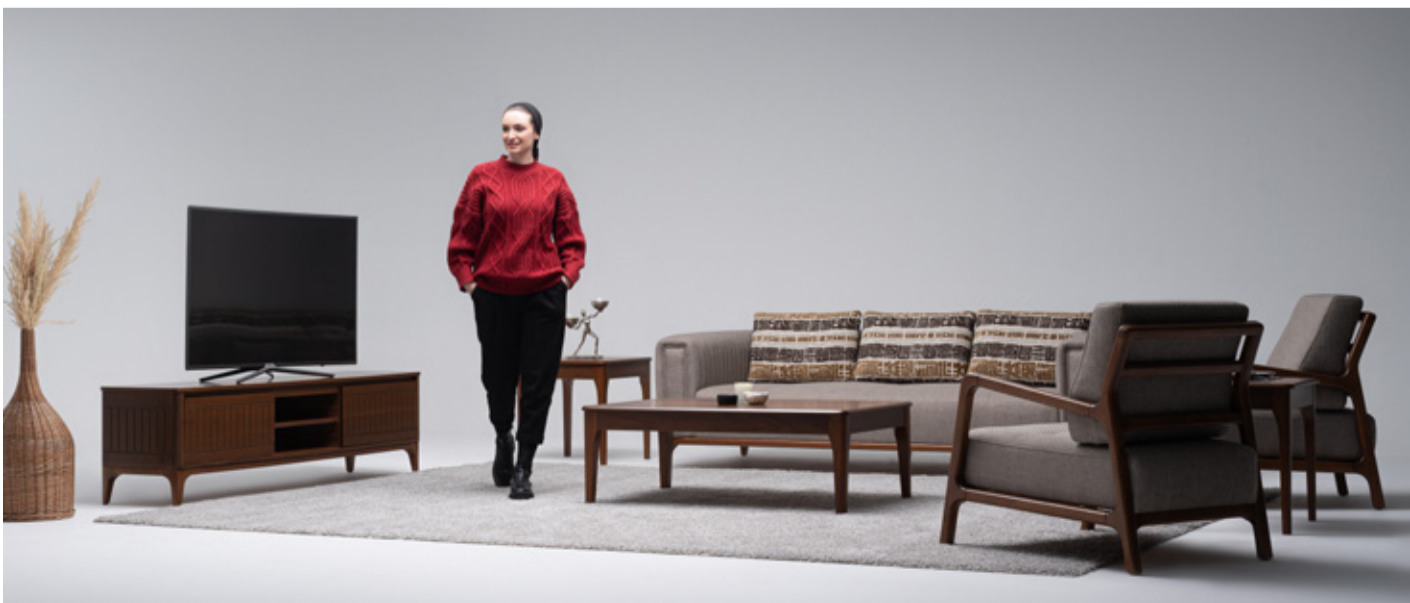

The Contemporary Line | Celine Sofa Set