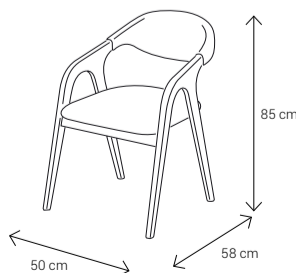

Dining Chair