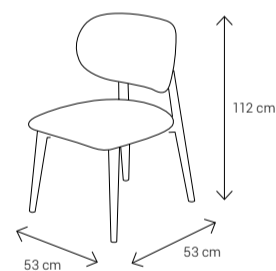

Dimensions:

Sofa

Armchair

Sofa

Armchair

Dining Chair

Dining Table
4 Seater: 135x90
6 Seater: 185x95
8 Seater: 235x112

Coffee Table