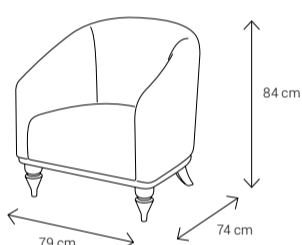

In your space, Melorin will speak volumes—gently, but with perfect clarity.

Dimensions:

Sofa

Armchair

Dining Chair

Dining Table

4 Seater: 130x90 8 Seater: 223x113
6 Seater: 170x95 10 Seater: 242x113

Coffee Table