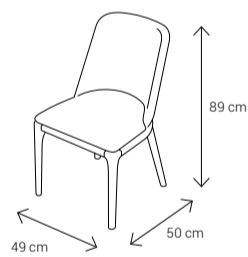

Dimensions:

Sofa

Armchair

Dining Chair

Dining Table
4 Seater: 135x90
6 Seater: 160x95
8 Seater: 210x105

Coffee Table

Side Table

TV Stand