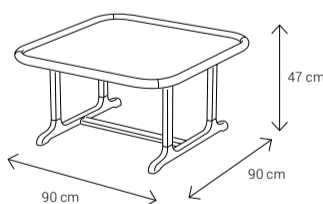

Dimensions:

Sofa

Armchair

Sofa

Armchair

Dining Chair

Dining Table
4 Seater: 135x90
6 Seater: 185x95
8 Seater: 235x112

Coffee Table