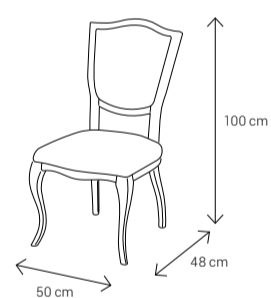

Dining Chair