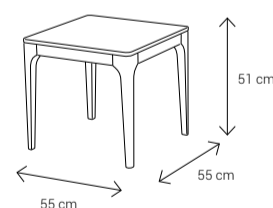

Dimensions:

Side Table