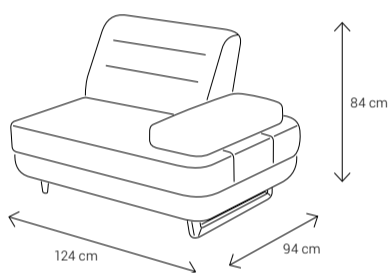

Dimensions:

Sofa

Armchair

Sofa

Armchair

Dining Chair

Dining Table
4 Seater: 135x90
6 Seater: 185x95
8 Seater: 235x112

Coffee Table