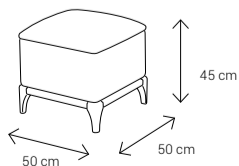

Dimensions:

Sofa

Armchair

Dining Chair

Dining Table
4 Seater: 135x90
6 Seater: 160x95
8 Seater: 210x105

Coffee Table

Side Table

TV Stand