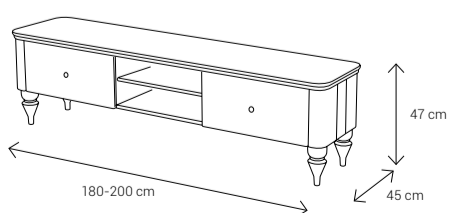

Dimensions:

4 Seater: 130x90   8 Seater: 223x113
6 Seater: 170x95   10 Seater: 242x113

TV Stand