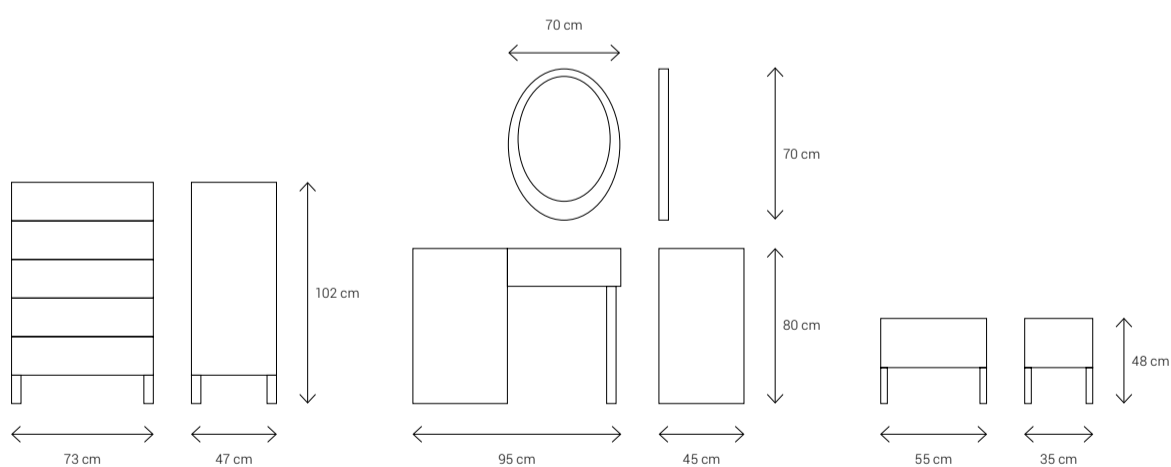

Chest of Drawers

Dressing Table

Night Stand