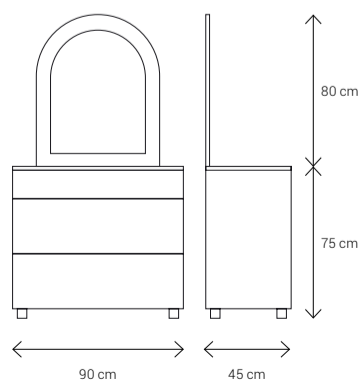

Hedika Teen is where modern design meets the quiet pulse of youth.

Dimensions:

120 Double Bed

90 Double Bed

Study Desk

Bookcase

Wardrobe

Chest of Drawers