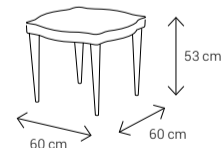

Dimensions:

Side Table