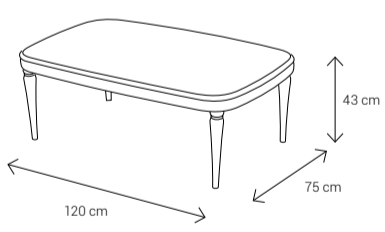

Dining Chair

Dining Table
4 Seater: 130x90
6 Seater: 170x95
8 Seater: 223x113

Coffee Table

Side Table

TV Stand

Sideboard

Anahid

S o f a S e t