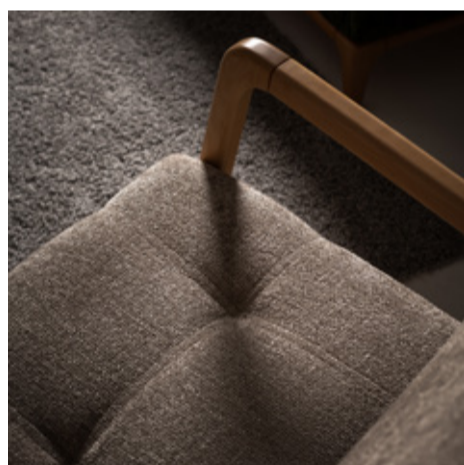

Celine tells a story in whispers — of craft, of earth, of breath. It is modernism with a pulse, brought to life by textures that speak in hushed, inviting tones. The set's minimalism is enriched by the organic soul of its woodwork. It feels sculpted by nature, yet perfectly formed for the contemporary home. In Celine, every detail matters. Not for ornament's sake, but for harmony — a quiet harmony you carry with you, long after you rise.