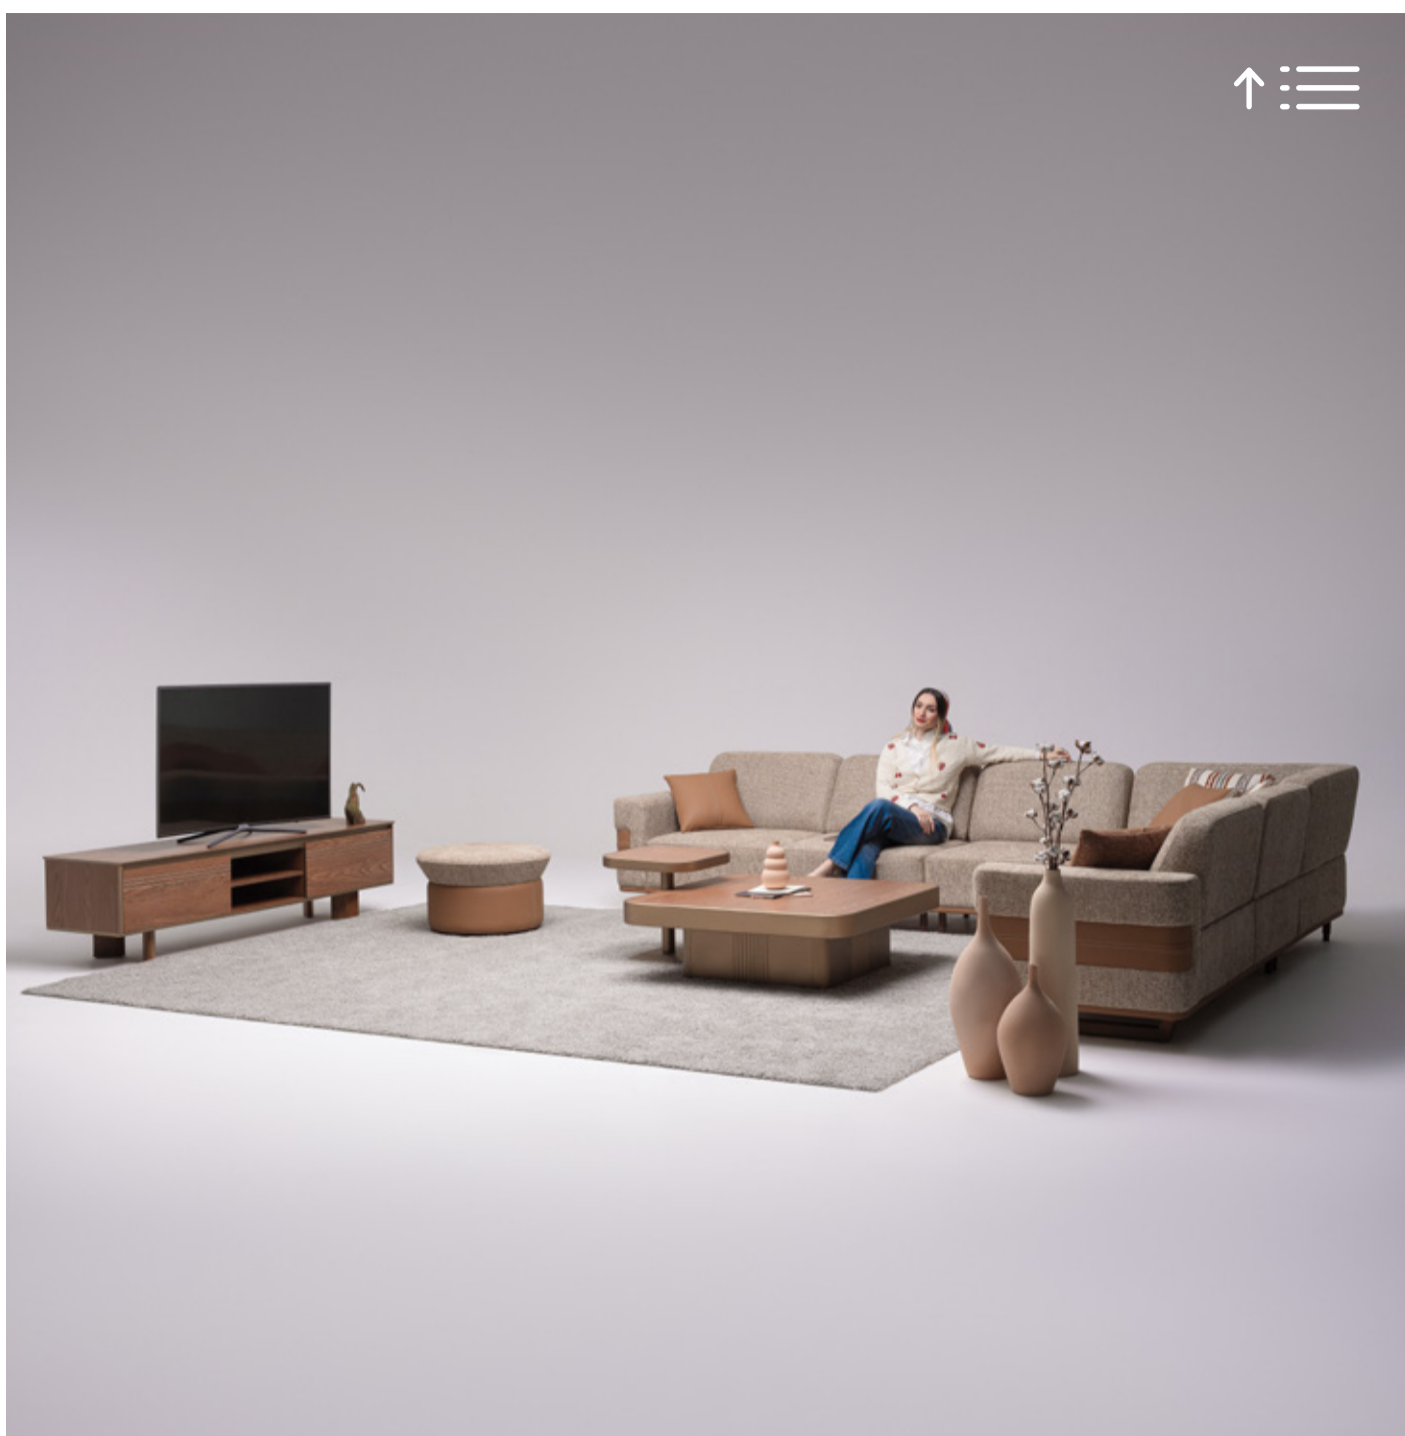

The Contemporary Line | Vaio Corner Sectional Sofa Set

Vaio Corner
turns flexibility into elegance.
Every layout feels right.

Built to shift, stretch, and settle.

With its balanced proportions and adaptable form, **Vaio Corner Sectional** turns the act of arranging furniture into a creative, intuitive process.