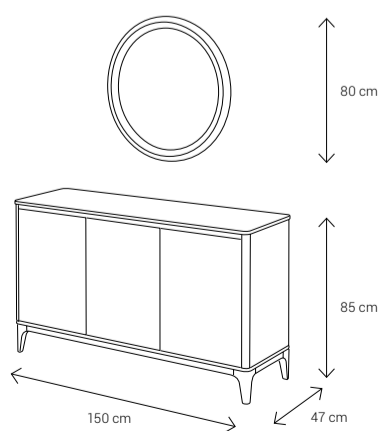

Dining Table - 6 Seater

Coffee Table

Side Table

TV Stand

Sideboard

Aramis

S o f a S e t

At first glance, Aramis whispers restraint—its low profile, minimalist frame, and sculptural balance drawing you in with quiet allure. But beyond its aesthetics lies remarkable adaptability. The adjustable backrests and armrests shift seamlessly to become a bed, a lounger, or a sanctuary for the most casual moments.