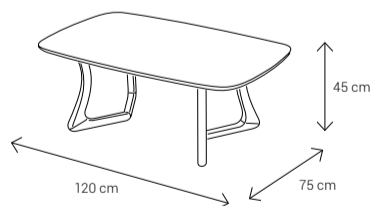

Dimensions:

Sofa - 3 Seater

Sifa - 2 Seater

Armchair

Armchair

Dining Chair

Dining Table
4 Seater: 135x90
6 Seater: 185x95
8 Seater: 235x112

Coffee Table