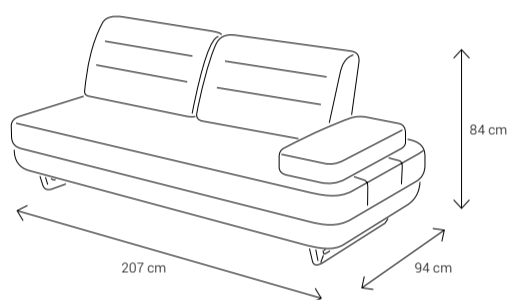

Dimensions:

Sofa

Armchair

Sofa

Armchair

Dining Chair

Dining Table
4 Seater: 135x90
6 Seater: 185x95
8 Seater: 235x112

Coffee Table