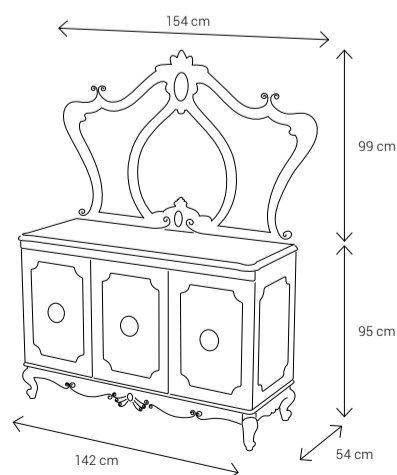

Dimensions:

Sideboard