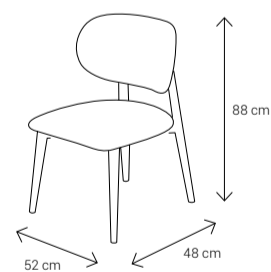

Dining Chair