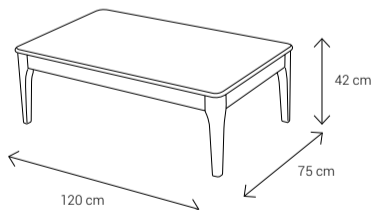

Dimensions:

Sofa

Armchair

Dining Chair

Dining Table
4 Seater: 135x90
6 Seater: 160x95
8 Seater: 210x105

Coffee Table

Side Table

TV Stand