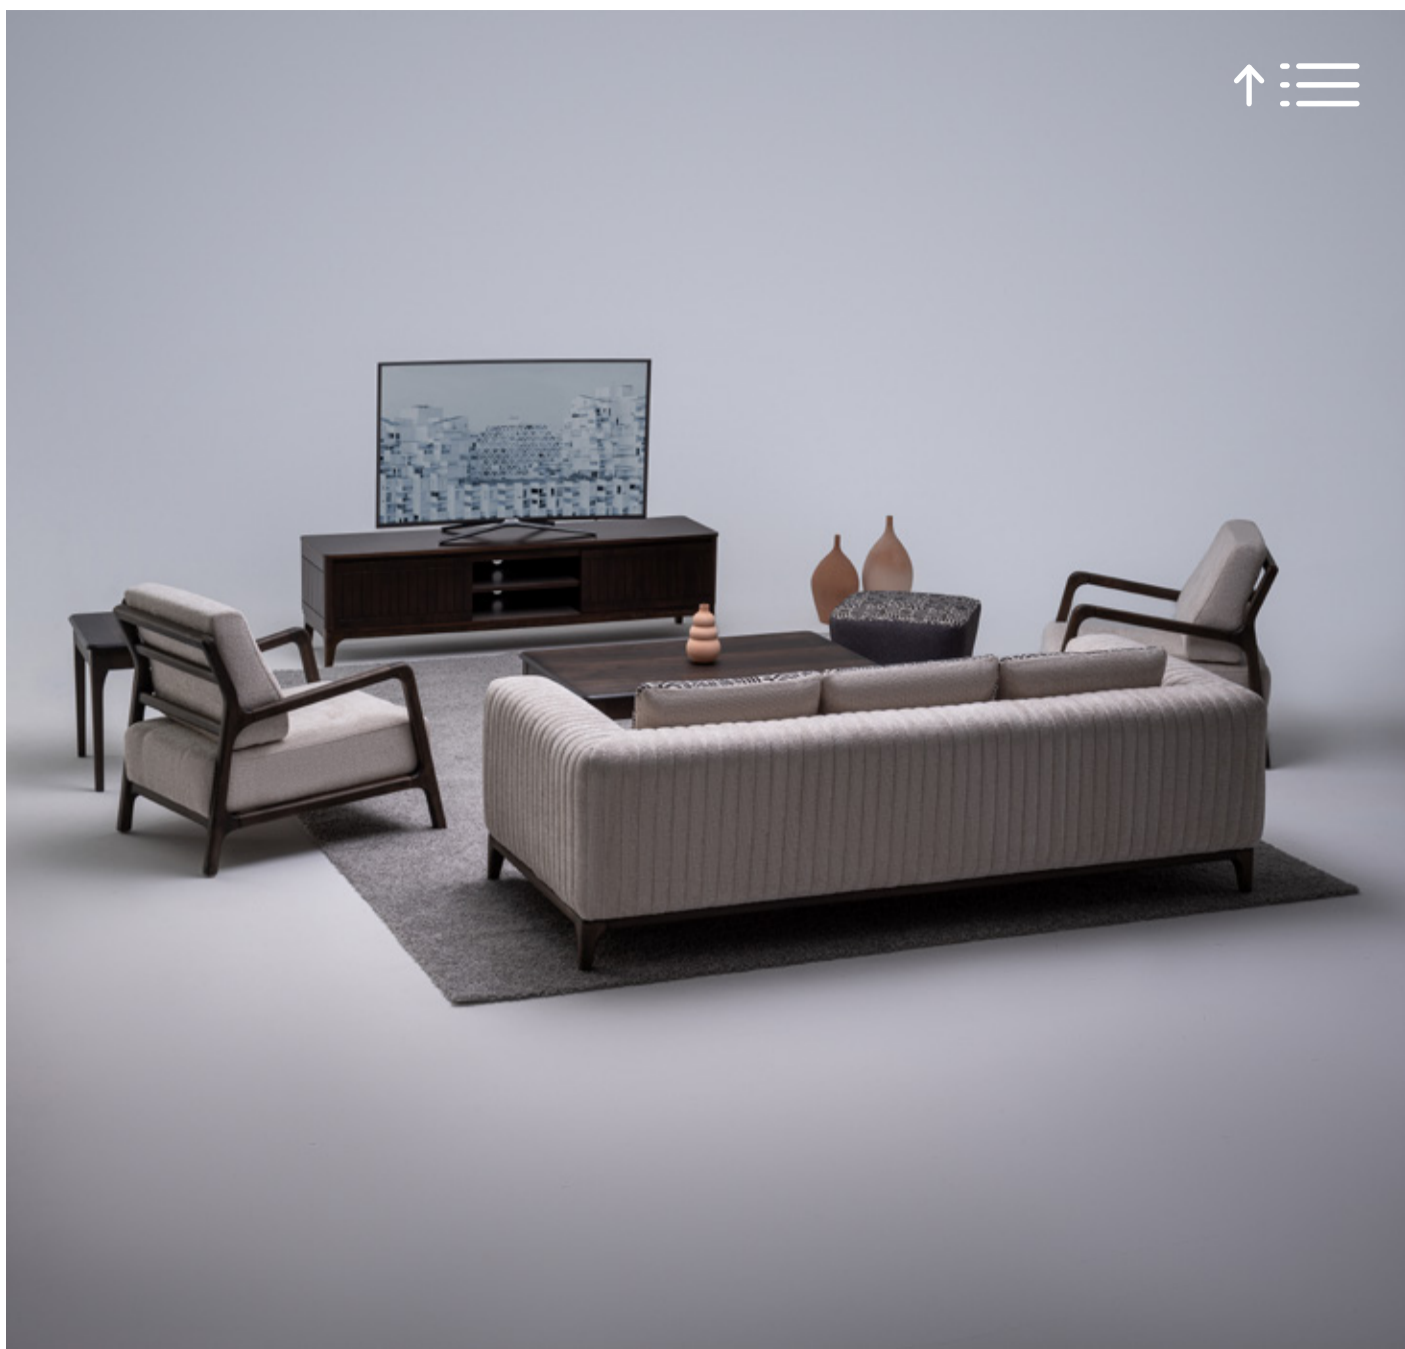

The Contemporary Line | Celine Sofa Set

Crafted to comfort, designed to endure — **Celine** is where simplicity feels rich.

Celine's design belongs to no trend, no moment. It belongs to the enduring language of thoughtful living. Everything about it — from its precise angles to its honest materials — speaks of intention. Its versatility lies in the pairing of wood and fabric. Choose a tone that echoes the natural light of your room, and Celine becomes an extension of your world. In homes where less is desired but never lessened, Celine is the answer — fluent in simplicity, rich in quiet grace.