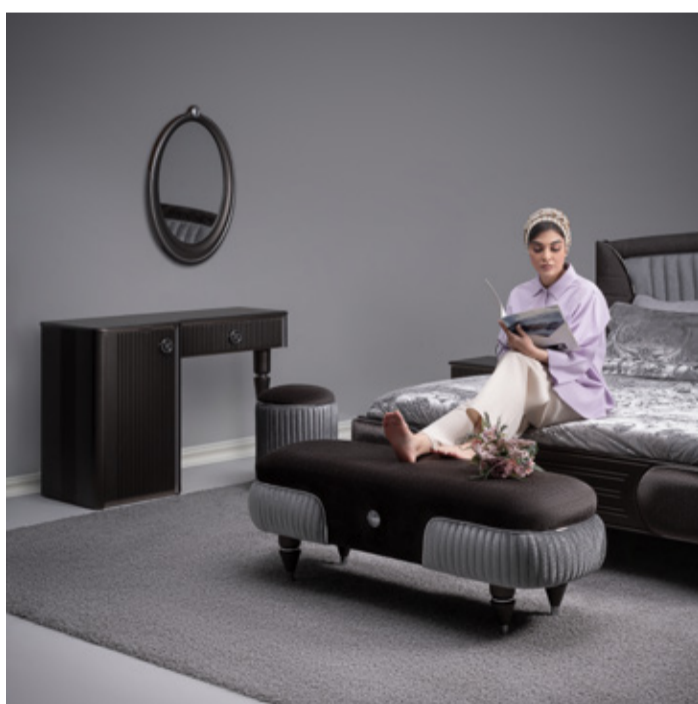

Melorin is an ode to balance. It exists at the edge where simplicity meets warmth, where modernity nods gently to tradition. Its silhouette feels sculptural yet soft, its palette quiet yet undeniably present. The geometry is thoughtful—not ornamental, but not sterile. The rounded corners, the tapered legs, the careful spacing of each

element create a rhythm that invites rather than demands. It calms rather than captivates, yet leaves an impression that lingers. Designed for lives that crave peace without austerity, Melorin integrates beauty with usefulness. Nothing is for show alone; everything serves. It becomes part of the background of your life—and in doing so,

shapes it with intention. Its presence elevates the everyday rituals: reading, rising, returning. It transforms routine into reverence, and space into solace. To live with Melorin is to align with the quieter, more essential self.