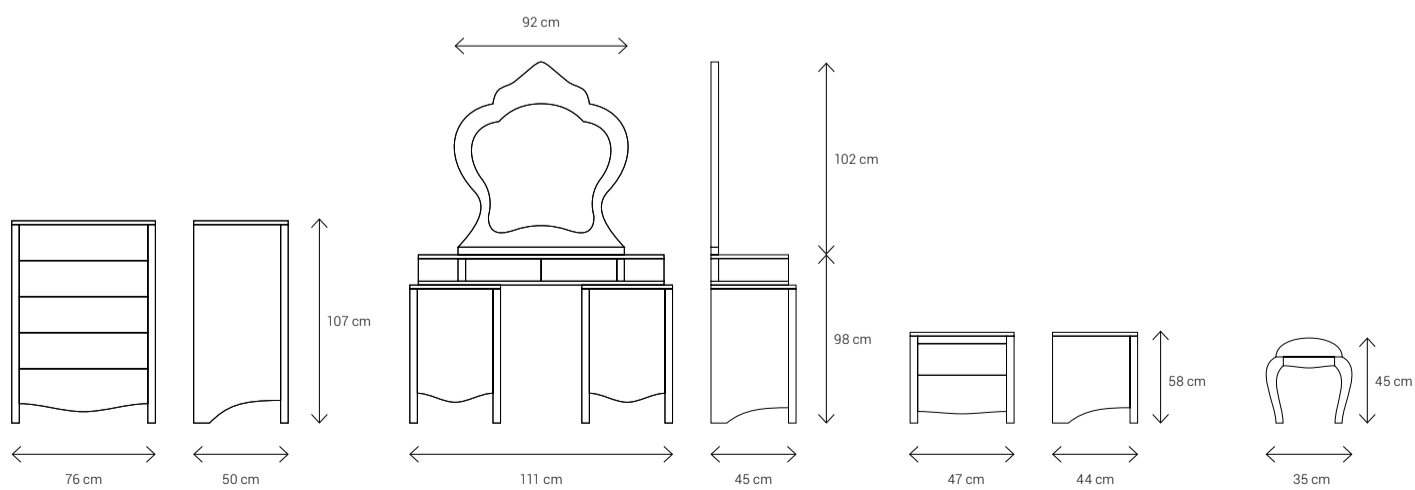

Dimensions:

180 Double Bed

160 Double Bed

Chest of Drawers

Dressing Table

Night Stand

Ottoman

Pinar