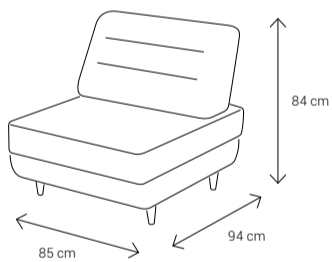

Dimensions:

Sofa

Armchair

Sofa

Armchair

Dining Chair

Dining Table
4 Seater: 135x90
6 Seater: 185x95
8 Seater: 235x112

Coffee Table