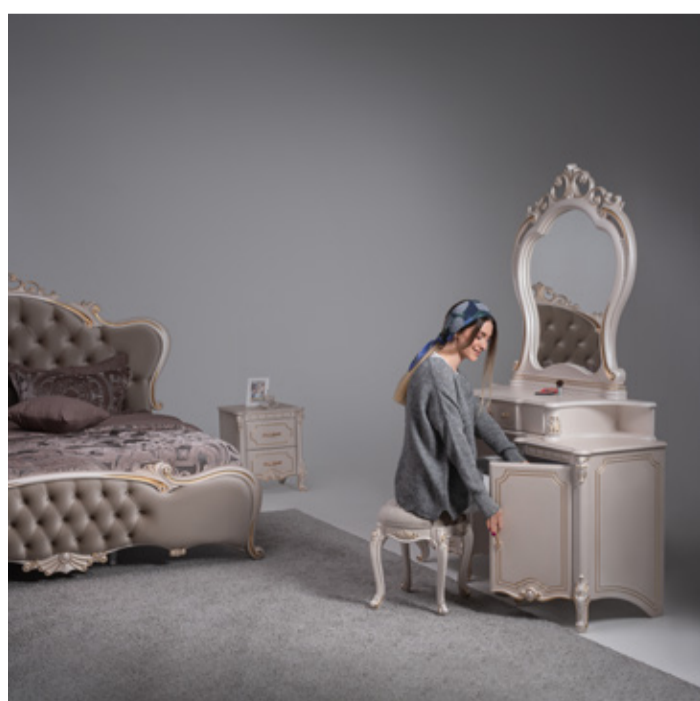

The **Flor** bedroom set recalls the splendor of an heirloom — timeless, noble, and tenderly grand. Its sweeping contours and ornamental carvings are not flamboyant, but deeply refined, holding the grace of a quiet legacy. The velvet-tufted headboard cradles each night like a lullaby, while the sculpted vanity invites moments of stillness and intention. This is furniture born of an old-world sensibility, yet reborn for the discerning eye. Flor is a room where serenity reigns and luxury is lived, softly and without spectacle.