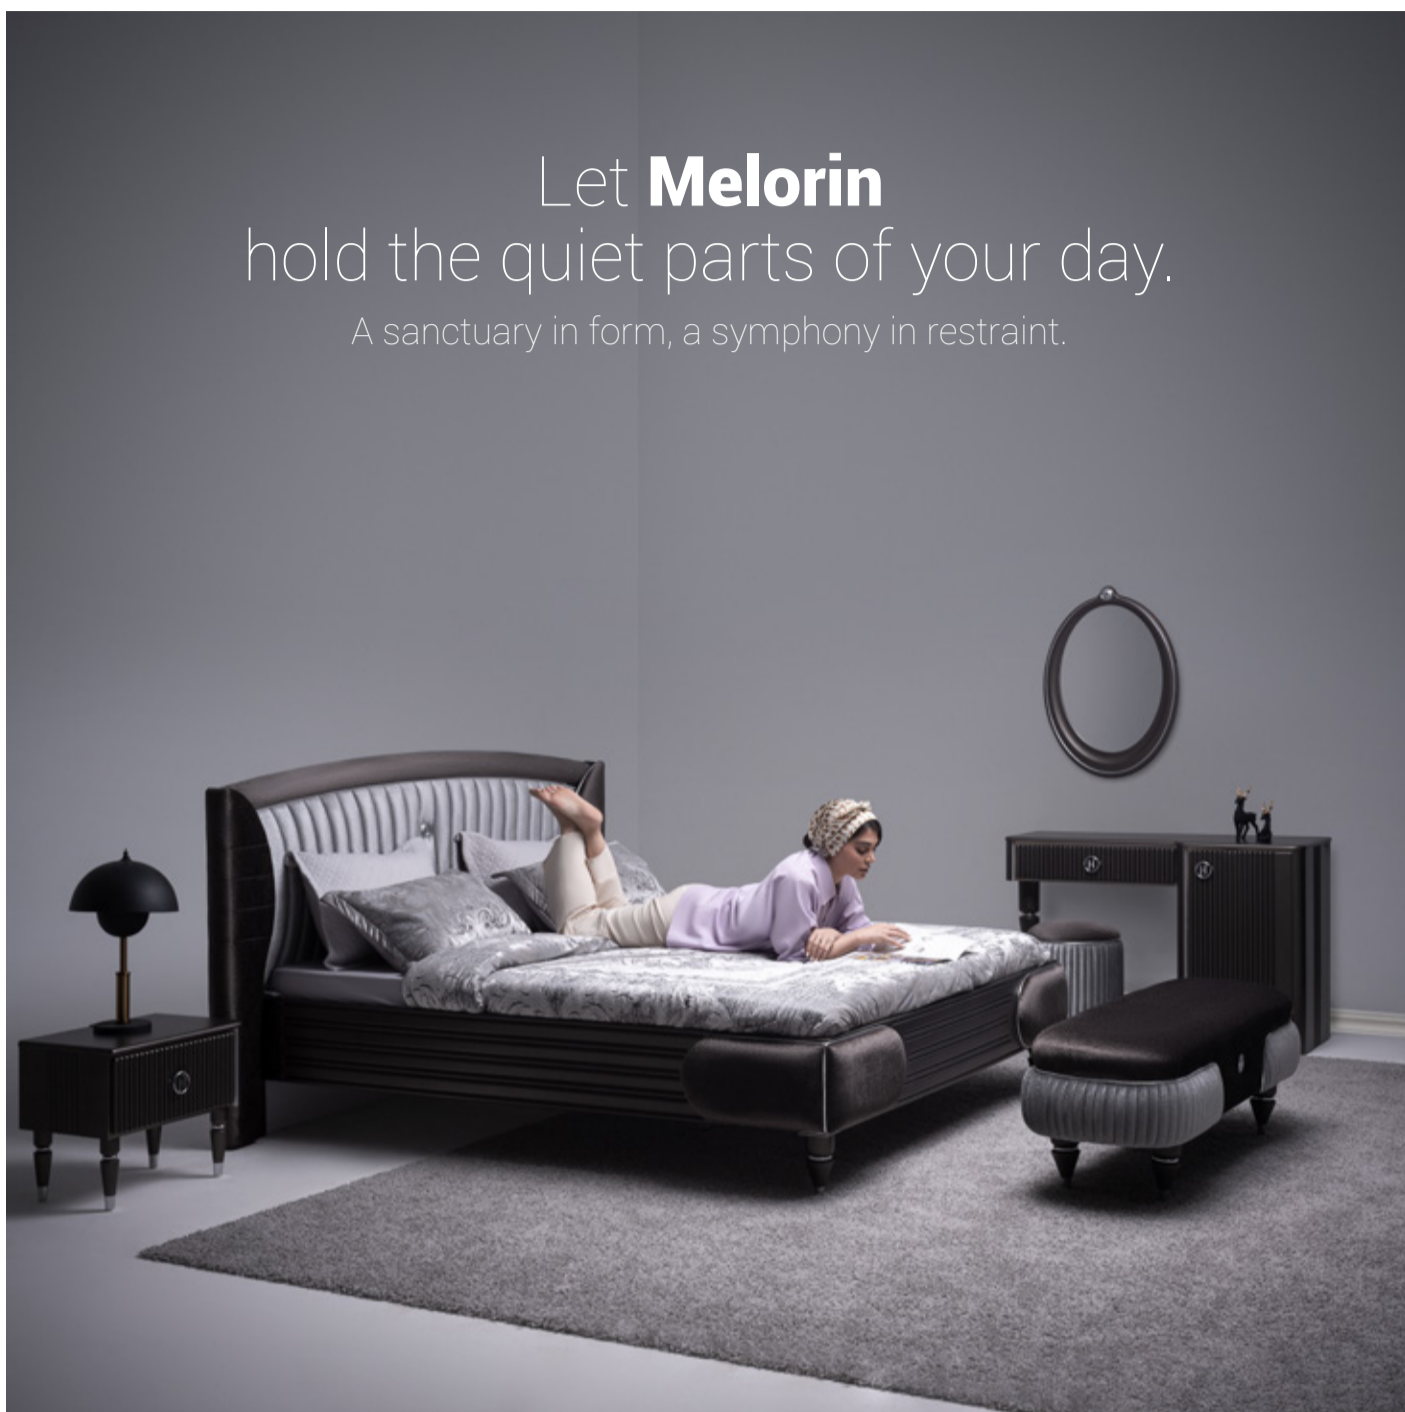

Let **Melorin** hold the quiet parts of your day.

A sanctuary in form, a symphony in restraint.

The Dream Line | Lenova Bedroom Set