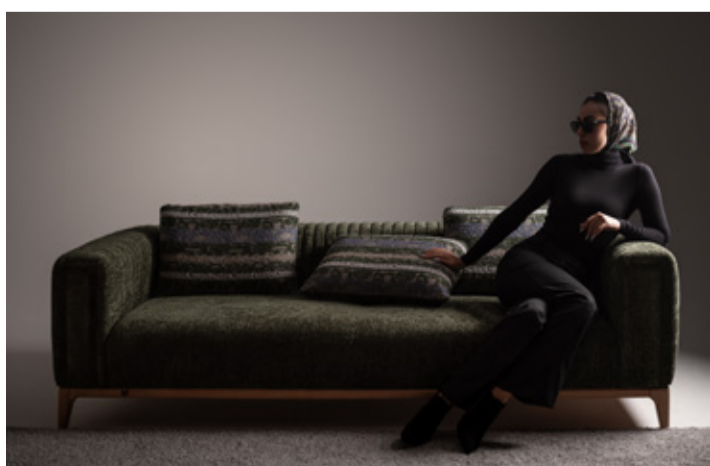

Celine tells a story in whispers — of craft, of earth, of breath. It is modernism with a pulse, brought to life by textures that speak in hushed, inviting tones. The set's minimalism is enriched by the organic soul of its woodwork. It feels sculpted by nature, yet perfectly formed for the contemporary home. In Celine, every detail matters. Not for ornament's sake, but for harmony — a quiet harmony you carry with you, long after you rise.