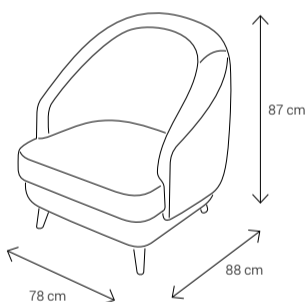

Dimensions:

Sofa - 3 Seater

Sifa - 2 Seater

Armchair

Armchair

Dining Chair

Dining Table
4 Seater: 135x90
6 Seater: 185x95
8 Seater: 235x112

Coffee Table