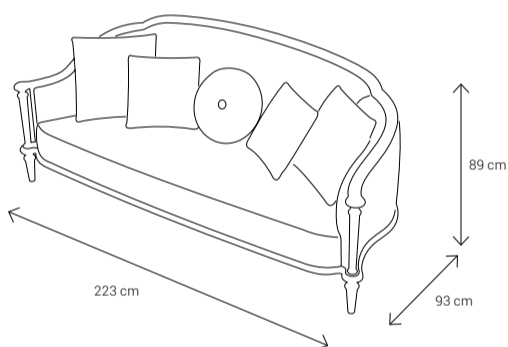

Dimensions:

Sofa

Armchair

Dining Chair

Dining Table
4 Seater: 140x95
6 Seater: 185x105
8 Seater: 240x115

Coffee Table

Side Table

TV Stand