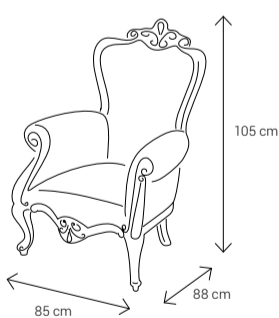

The Heritage Line | Gloria Sofa Set

Dimensions:

Sofa

Armchair

Dining Chair

Dining Table - 8 Seater

Coffee Table

Side Table