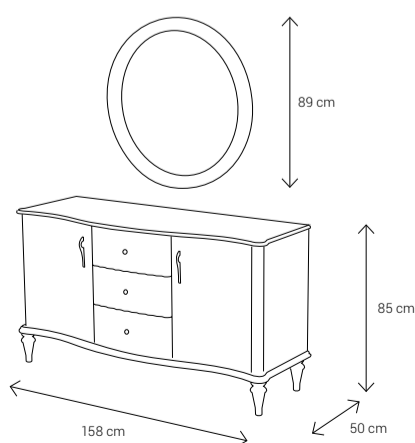

Dimensions:

Sofa

Armchair

Dining Chair

Dining Table
4 Seater: 140x95
6 Seater: 185x105
8 Seater: 240x115

Coffee Table

Side Table

TV Stand