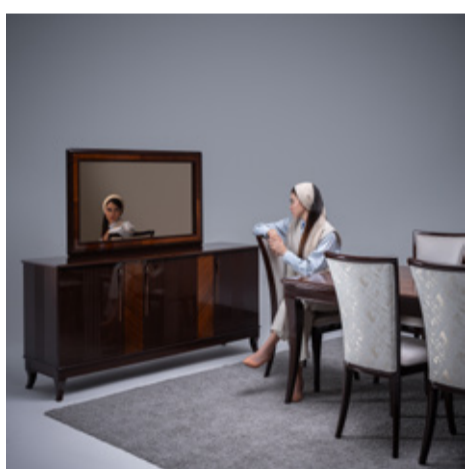

Linda brings clarity to comfort.
Simplicity is the new sophistication.