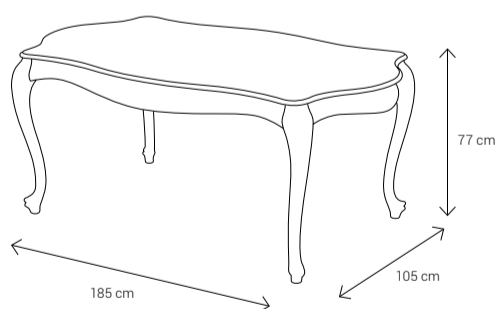

It's made for homes where memories are collected, not just moments. With Laleh, beauty takes root in every corner—classic, warm, and forever graceful.

Dimensions:

Sofa

Armchair

Dining Chair

Dining Table
6 Seater: 185x105
8 Seater: 240x120