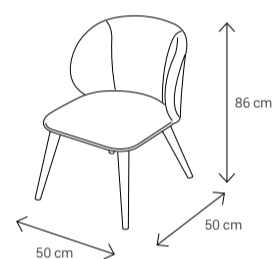

Dining Chair