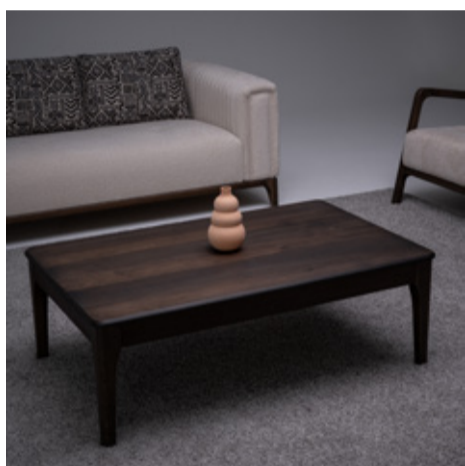

Understated yet unforgettable, the **Celine** set draws its strength from stillness. Its design doesn't demand attention, it earns it — through balance, proportion, and a reverence for natural materials. The variety of fabrics, thoughtfully curated, adds depth to the collection. Paired with warm wood tones, each combination feels like a personal palette — tailored to your rhythm and space. This is where comfort meets clarity. Celine transforms the home into an environment of slow beauty.