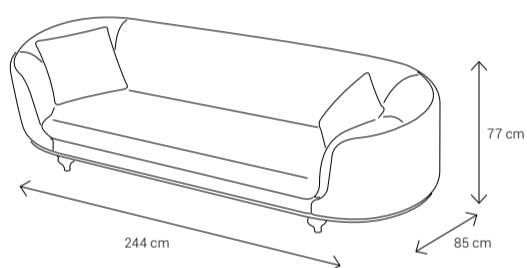

Dimensions:

Sofa