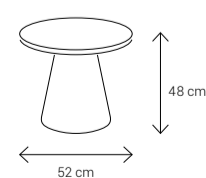

Dimensions:

Sofa

Armchair

Dining Chair

Dining Table
4 Seater: 135x90
6 Seater: 185x95
8 Seater: 225x112

Coffee Table

Side Table

Classic Collection