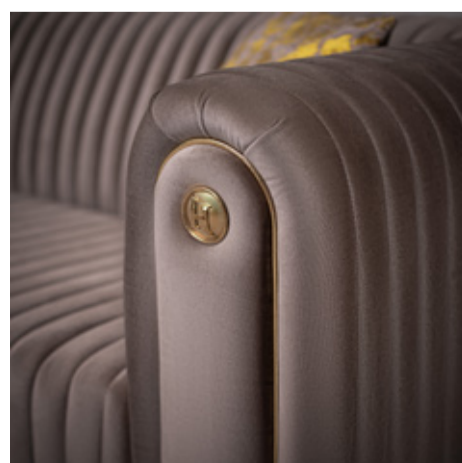

Melorin doesn't follow trends

it builds its own rhythm. Vertical grace,
timeless space.