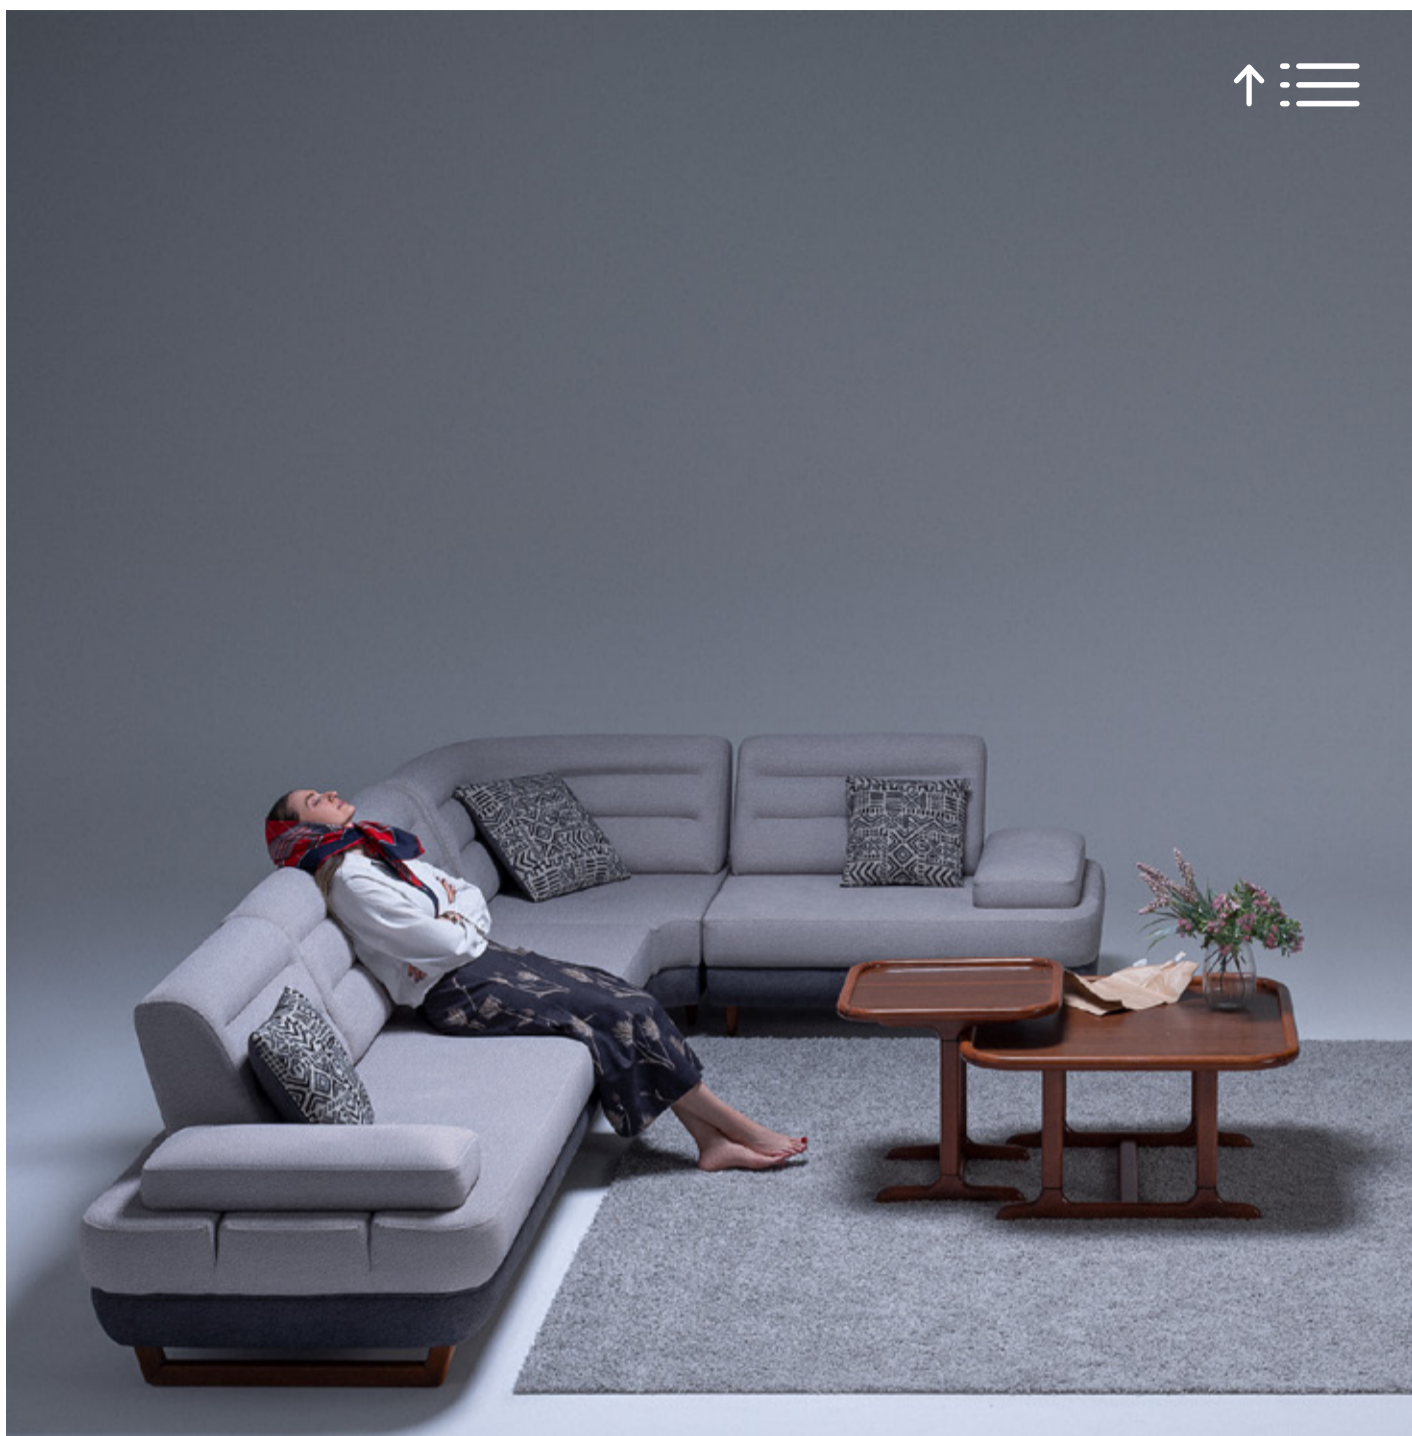

A corner sofa that adjusts to you
not the other way round.

Aramis Corner's flexible design makes
comfort personal again.