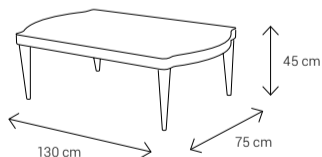

Coffee Table