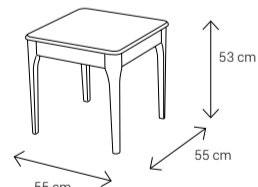

Dimensions:

Sofa

Armchair

Dining Chair

Dining Table
4 Seater: 135x90
6 Seater: 160x95
8 Seater: 210x105

Coffee Table

Side Table

TV Stand