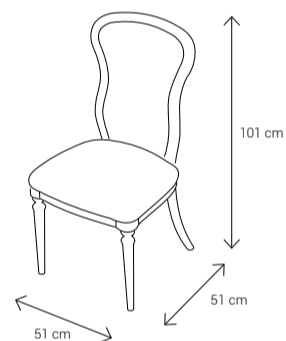

Dining Chair