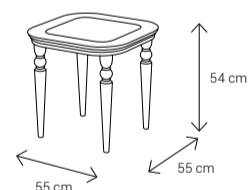

In your space, Melorin will speak volumes—gently, but with perfect clarity.

Dimensions:

Sofa

Armchair

Dining Chair

Dining Table

4 Seater: 130x90 8 Seater: 223x113
6 Seater: 170x95 10 Seater: 242x113

Coffee Table