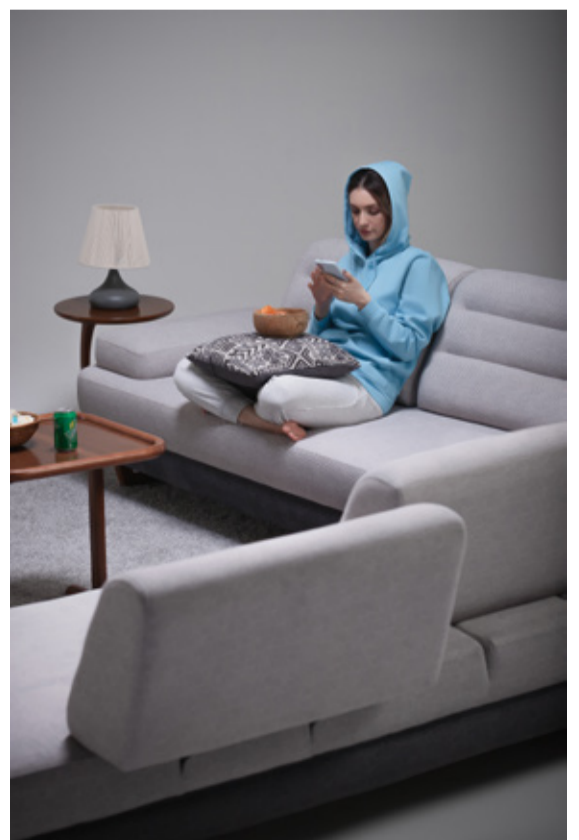

Simplicity has never looked this sophisticated. The **Aramis** Corner Sectional transforms any living room into a haven of calm, where every angle and corner has been thoughtfully shaped. With movable arms and backrests, it gives you complete control—because the best seat is the one shaped around you.

Create a chaise, a sofa, or a lounge in just seconds. The neutral palette and sculpted form bring timeless appeal. It's a modern essential designed not just for sitting, but for living beautifully.