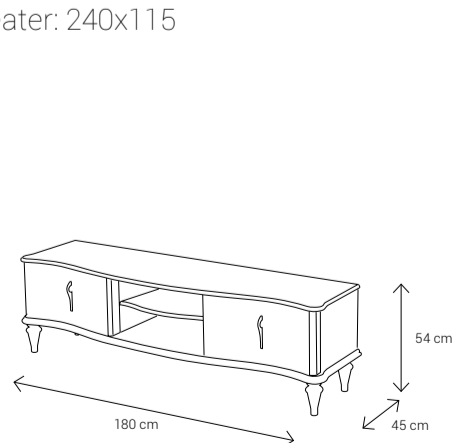

Dimensions:

Sofa

Armchair

Dining Chair

Dining Table
4 Seater: 140x95
6 Seater: 185x105
8 Seater: 240x115

Coffee Table

Side Table

TV Stand