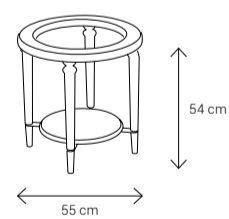

Dimensions:

Sofa

Armchair

Dining Chair

Dining Table
4 Seater: 140x95
6 Seater: 185x105
8 Seater: 240x115

Coffee Table

Side Table

TV Stand