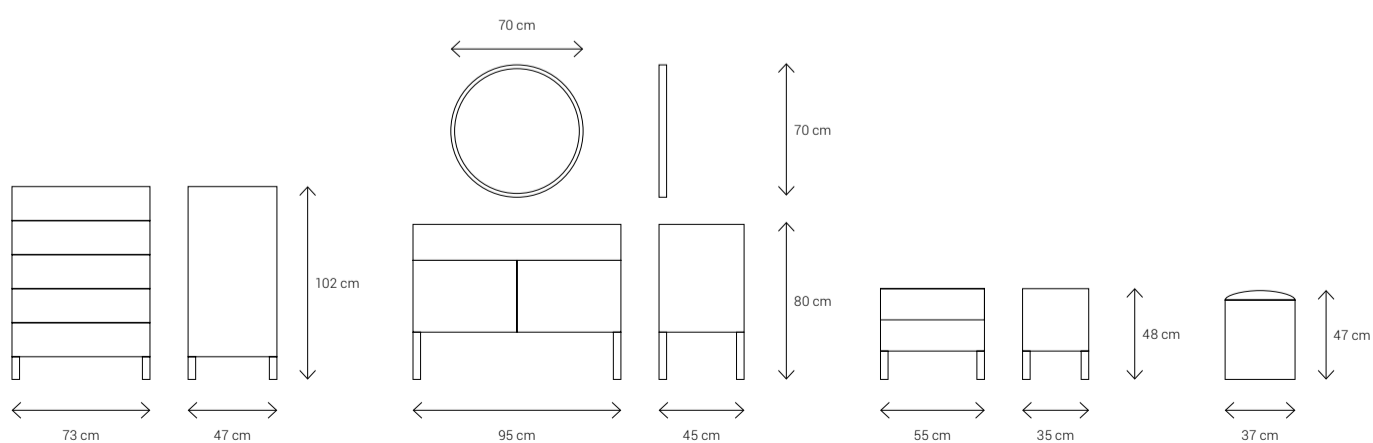

Chest of Drawers

Dressing Table

Night Stand

Ottoman