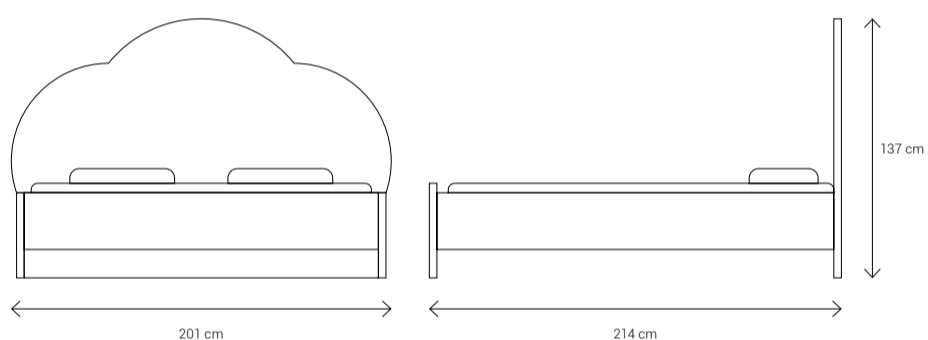

Lenova; where classical grace meets contemporary calm.

Nothing loud, nothing rushed—only harmony, built into every line.
Sleep, surrounded by silence designed with care.

Dimensions:

180 Double Bed

160 Double Bed