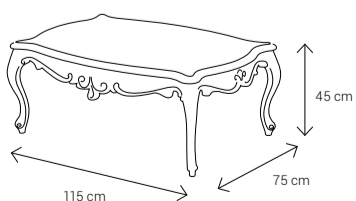

The Heritage Line | Gloria Sofa Set

Dimensions:

Sofa

Armchair

Dining Chair

Dining Table - 8 Seater

Coffee Table

Side Table