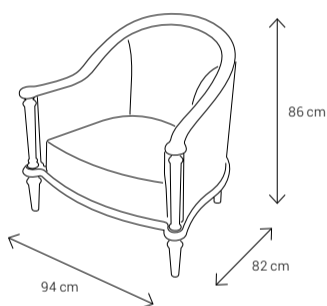

Dimensions:

Sofa

Armchair

Dining Chair

Dining Table
4 Seater: 140x95
6 Seater: 185x105
8 Seater: 240x115

Coffee Table

Side Table

TV Stand