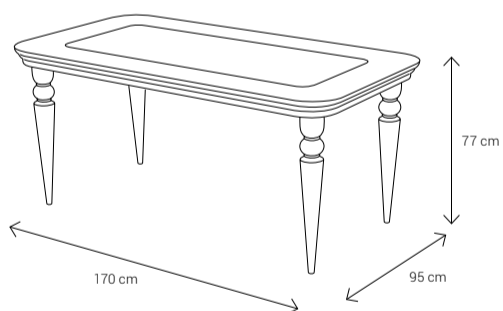

In your space, Melorin will speak volumes—gently, but with perfect clarity.

Dimensions:

Sofa

Armchair

Dining Chair

Dining Table

4 Seater: 130x90 8 Seater: 223x113
6 Seater: 170x95 10 Seater: 242x113

Coffee Table