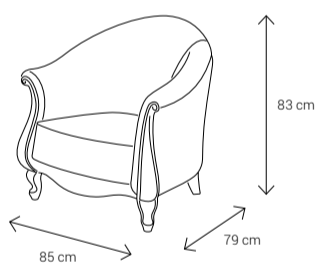

It's made for homes where memories are collected, not just moments. With Laleh, beauty takes root in every corner—classic, warm, and forever graceful.

Dimensions:

Sofa

Armchair

Dining Chair

Dining Table
6 Seater: 185x105
8 Seater: 240x120