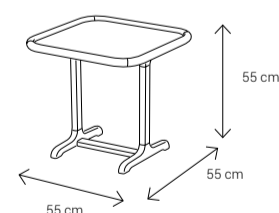

Dimensions:

Sofa

Armchair

Sofa

Armchair

Dining Chair

Dining Table
4 Seater: 135x90
6 Seater: 185x95
8 Seater: 235x112

Coffee Table