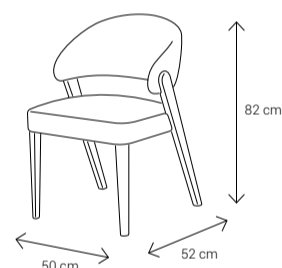

Dining Chair