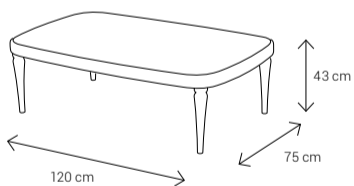

Dimensions:

Sofa

Armchair

Dining Chair

Dining Table

4 Seater: 130x95 **8 Seater:** 223x113
 6 Seater: 170x95 12 Seater: 360x116

Coffee Table

Side Table