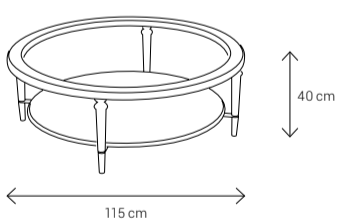

Dimensions:

Sofa

Armchair

Dining Chair

Dining Table
4 Seater: 140x95
6 Seater: 185x105
8 Seater: 240x115

Coffee Table

Side Table

TV Stand