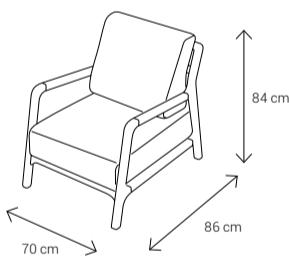

Dimensions:

Sofa

Armchair

Dining Chair

Dining Table
4 Seater: 135x90
6 Seater: 160x95
8 Seater: 210x105

Coffee Table

Side Table

TV Stand