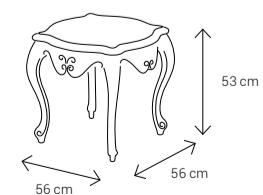

The Heritage Line | Gloria Sofa Set

Dimensions:

Sofa

Armchair

Dining Chair

Dining Table - 8 Seater

Coffee Table

Side Table