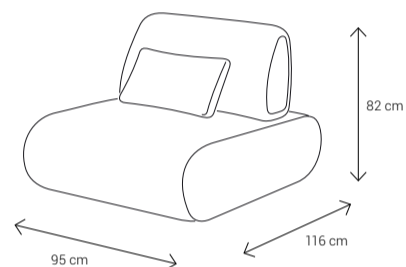

Oxford Sectional represents a higher standard of modular luxury — where flexibility meets permanence, and comfort is elevated to a design philosophy.

Dimensions:

3 Seater Sofa

Armchair

Armchair

Chaise

Left/Right Facing chair