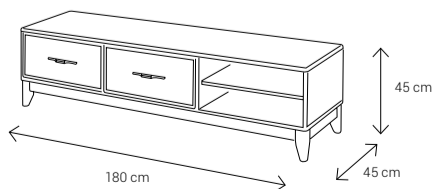

Dimensions:

Sofa

Armchair

Dining Chair

Dining Table
4 Seater: 135x90
6 Seater: 160x95
8 Seater: 210x105

Coffee Table

Side Table

TV Stand