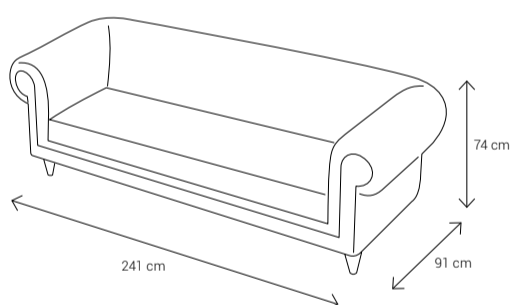

Dimensions:

Sofa