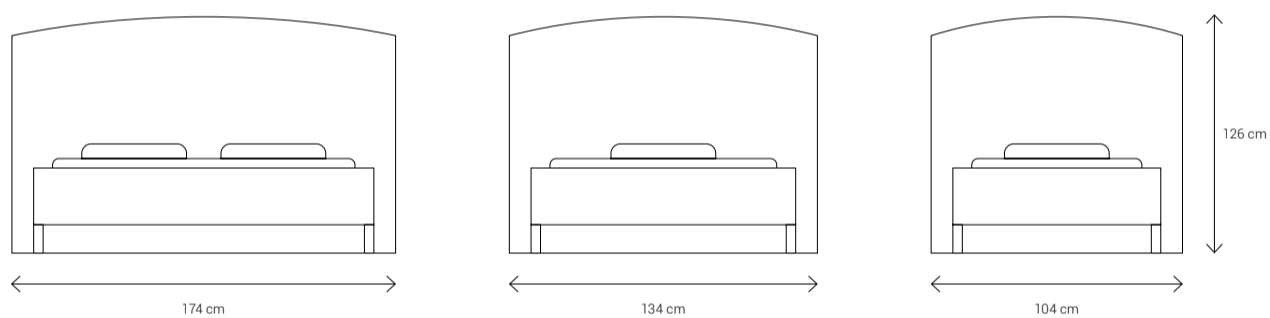

160 Double Bed

120 Single Bed

90 Single Bed