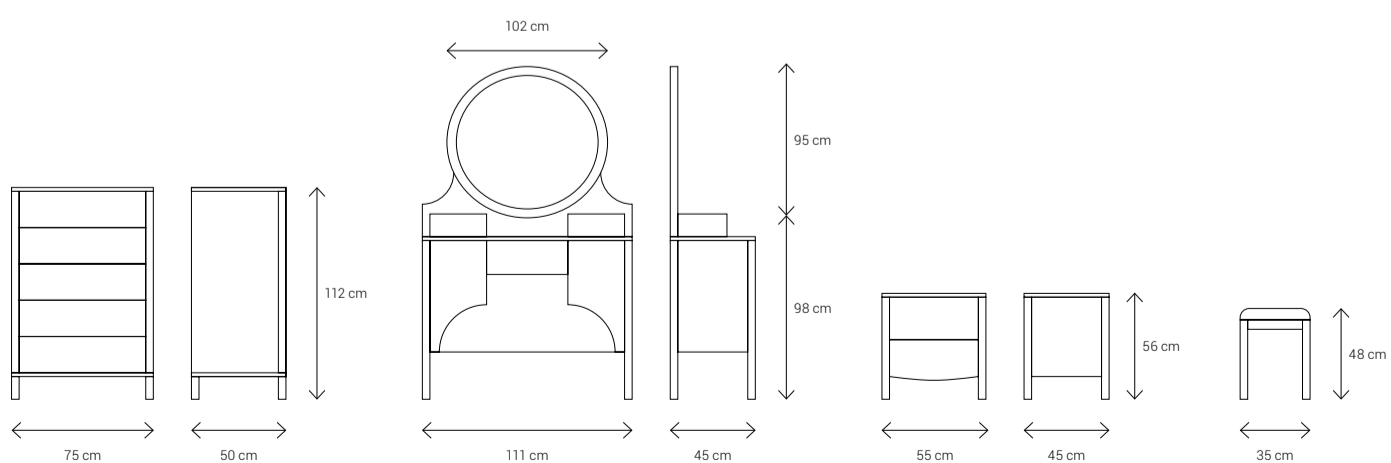

Chest of Drawers

Dressing Table

Night Stand

Ottoman