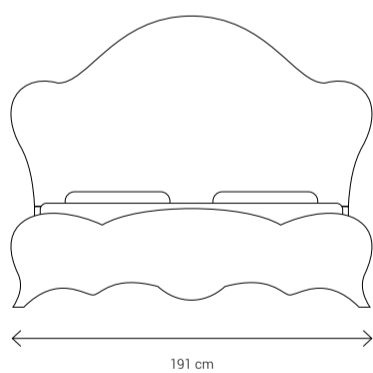

Dimensions:

180 Double Bed

160 Double Bed

Chest of Drawers

Dressing Table

Night Stand

Ottoman

Pinar