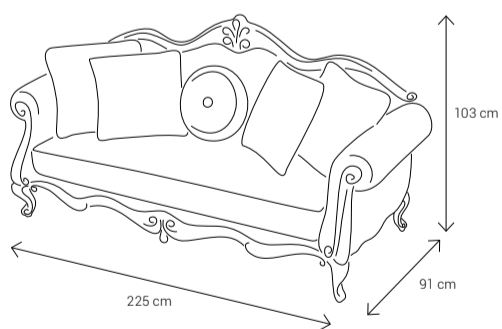

The Heritage Line | Gloria Sofa Set

Dimensions:

Sofa

Armchair

Dining Chair

Dining Table - 8 Seater

Coffee Table

Side Table