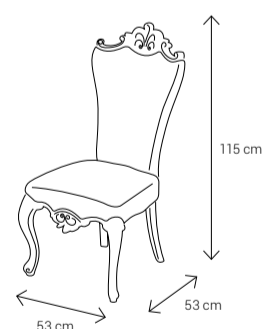

The Heritage Line | Gloria Sofa Set

Dimensions:

Sofa

Armchair

Dining Chair

Dining Table - 8 Seater

Coffee Table

Side Table