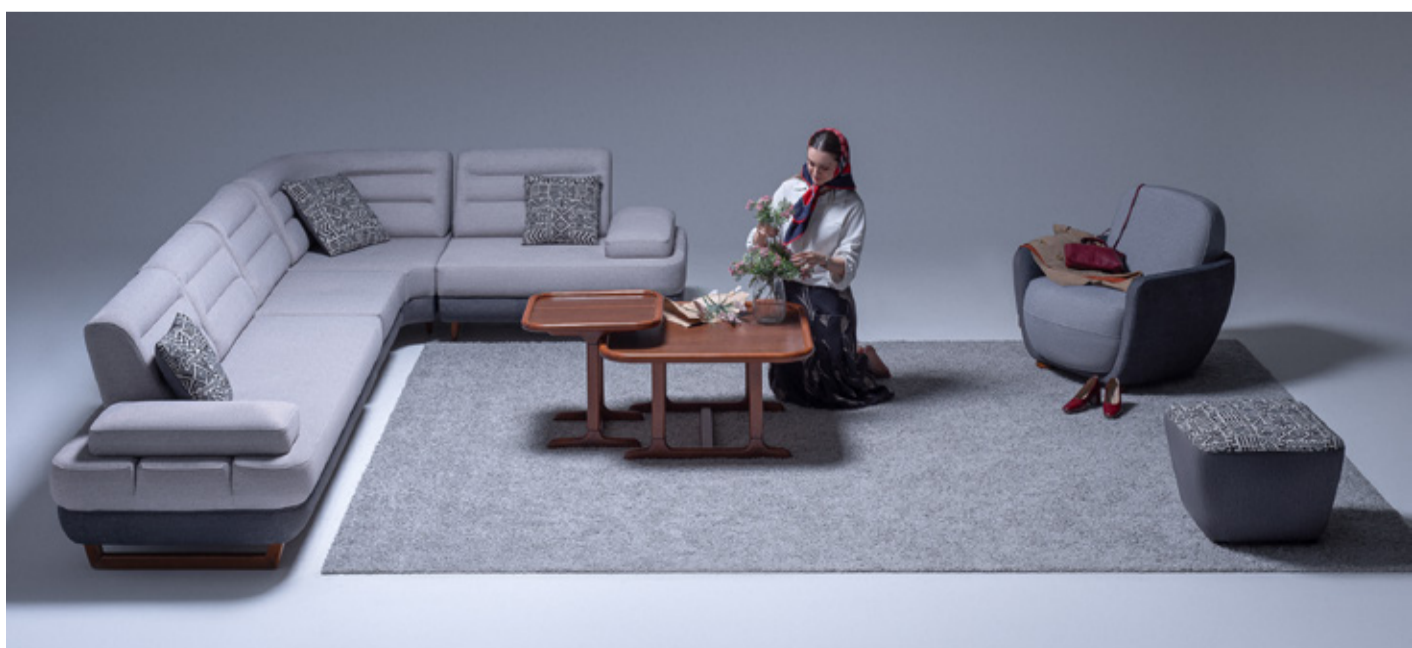

A corner sofa that adjusts to you
not the other way round.

Aramis Corner's flexible design makes
comfort personal again.