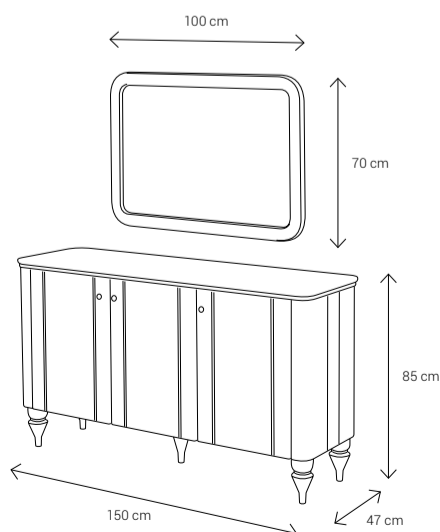

Dimensions:

4 Seater: 130x90   8 Seater: 223x113
6 Seater: 170x95   10 Seater: 242x113

Sideboard