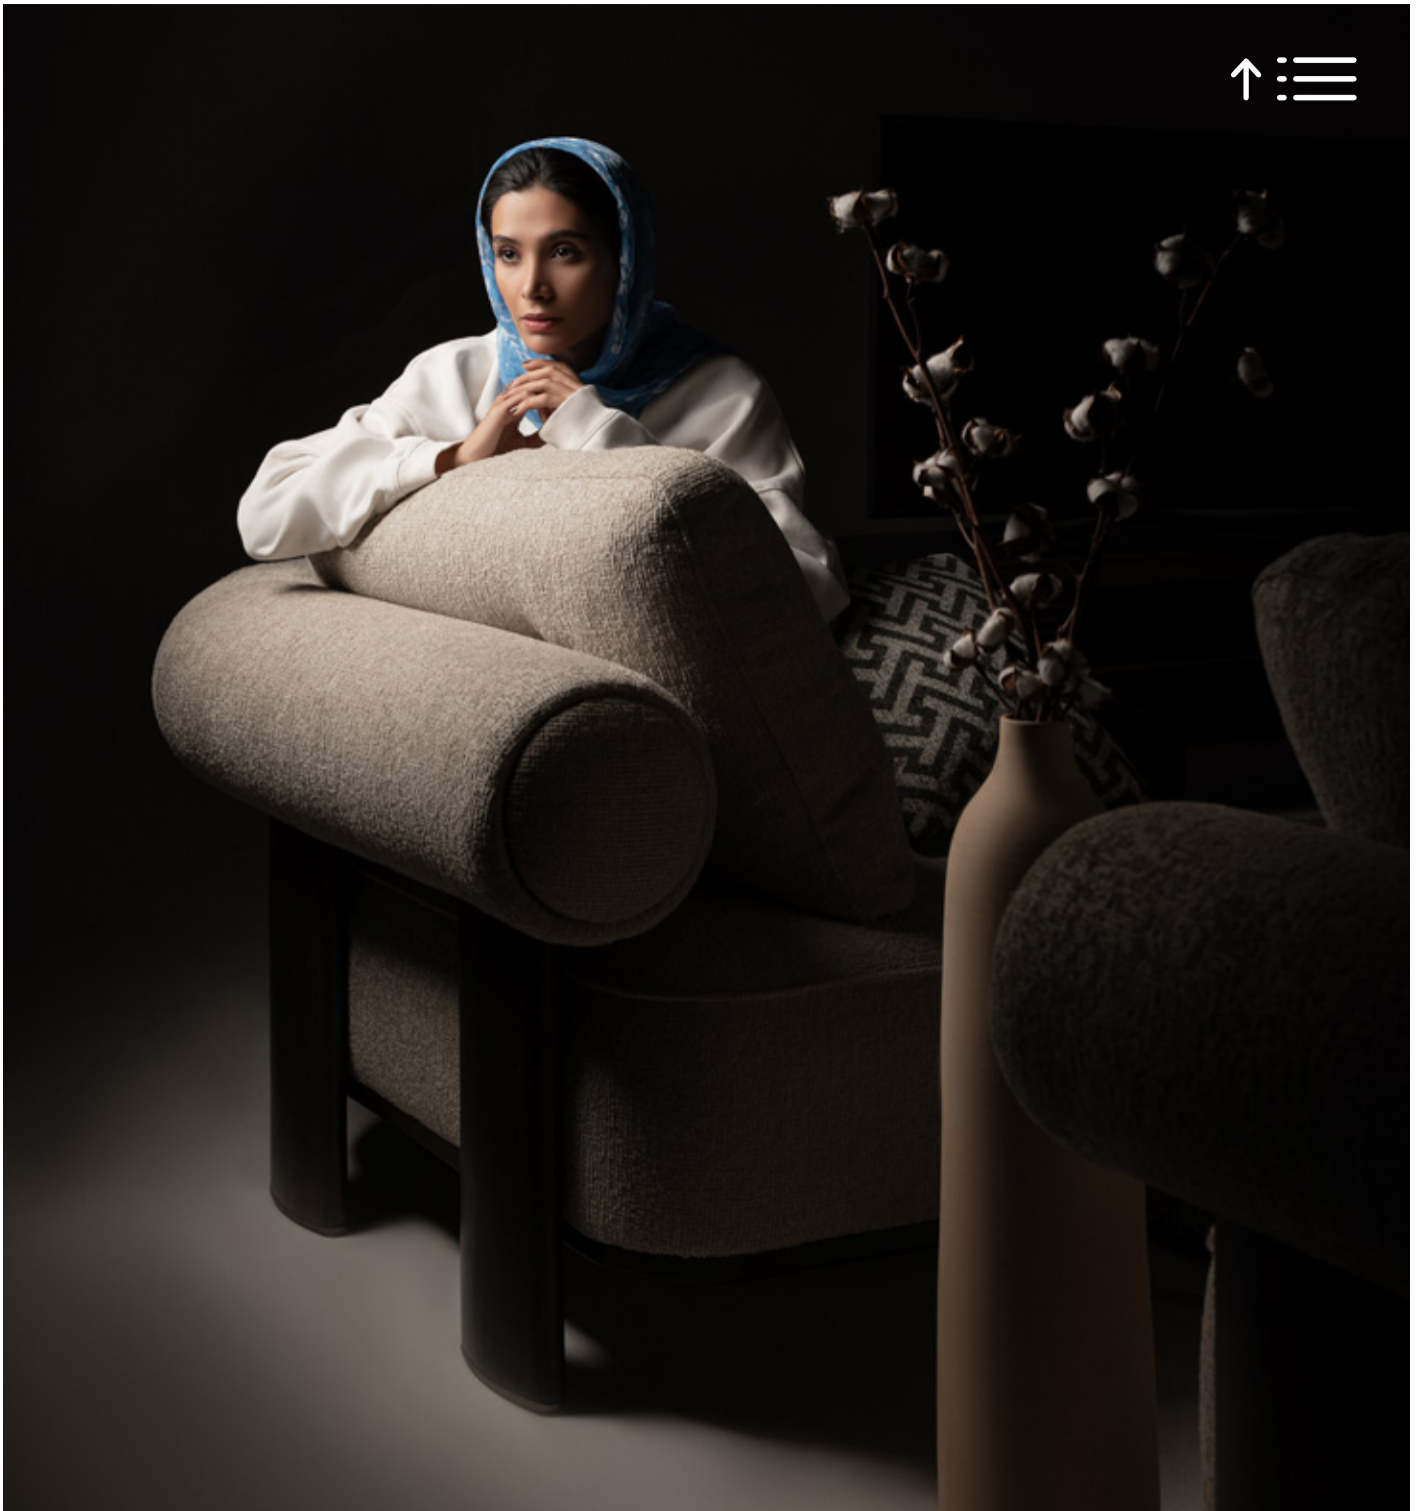

Comfort captures the essence of calm
Redefined for modern life.

The Contemporary Line | Comfort Sofa Set

Modern life shifts constantly; so does **Comfort**. Designed to evolve with its environment, it offers endless combinations for every mood, every gathering, every quiet night alone. Its lines are pure and logical, yet softened by touch. The long reclining section – generous and weightless – blurs the boundary between sitting and dreaming. Comfort reminds us that flexibility can be graceful, that modern design can still feel profoundly human.