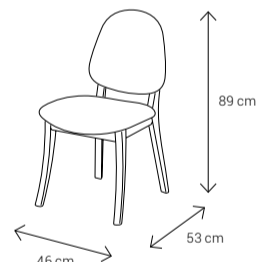

Dimensions:

3 Seater Sofa

2 Seater Sofa

Armchair

3 Seater Sofa with Middle Table

Dining Table
4 Seater: 130x90
6 Seater: 180x95
8 Seater: 223x113

Dining Chair

Coffee Table