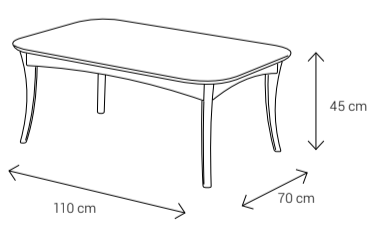

Dimensions:

3 Seater Sofa

2 Seater Sofa

Armchair

3 Seater Sofa with Middle Table

Dining Table
4 Seater: 130x90
6 Seater: 180x95
8 Seater: 223x113

Dining Chair

Coffee Table