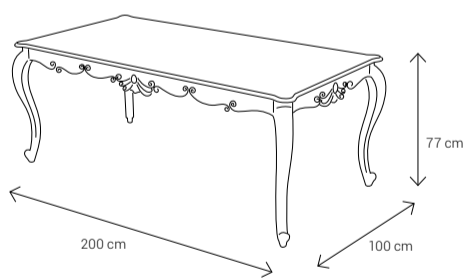

Armchair

Dining Chair

Dining Table
6 Seater: 170x95
8 Seater: 224x114

Coffee Table

Side Table

TV Stand

Sideboard

Lāleh