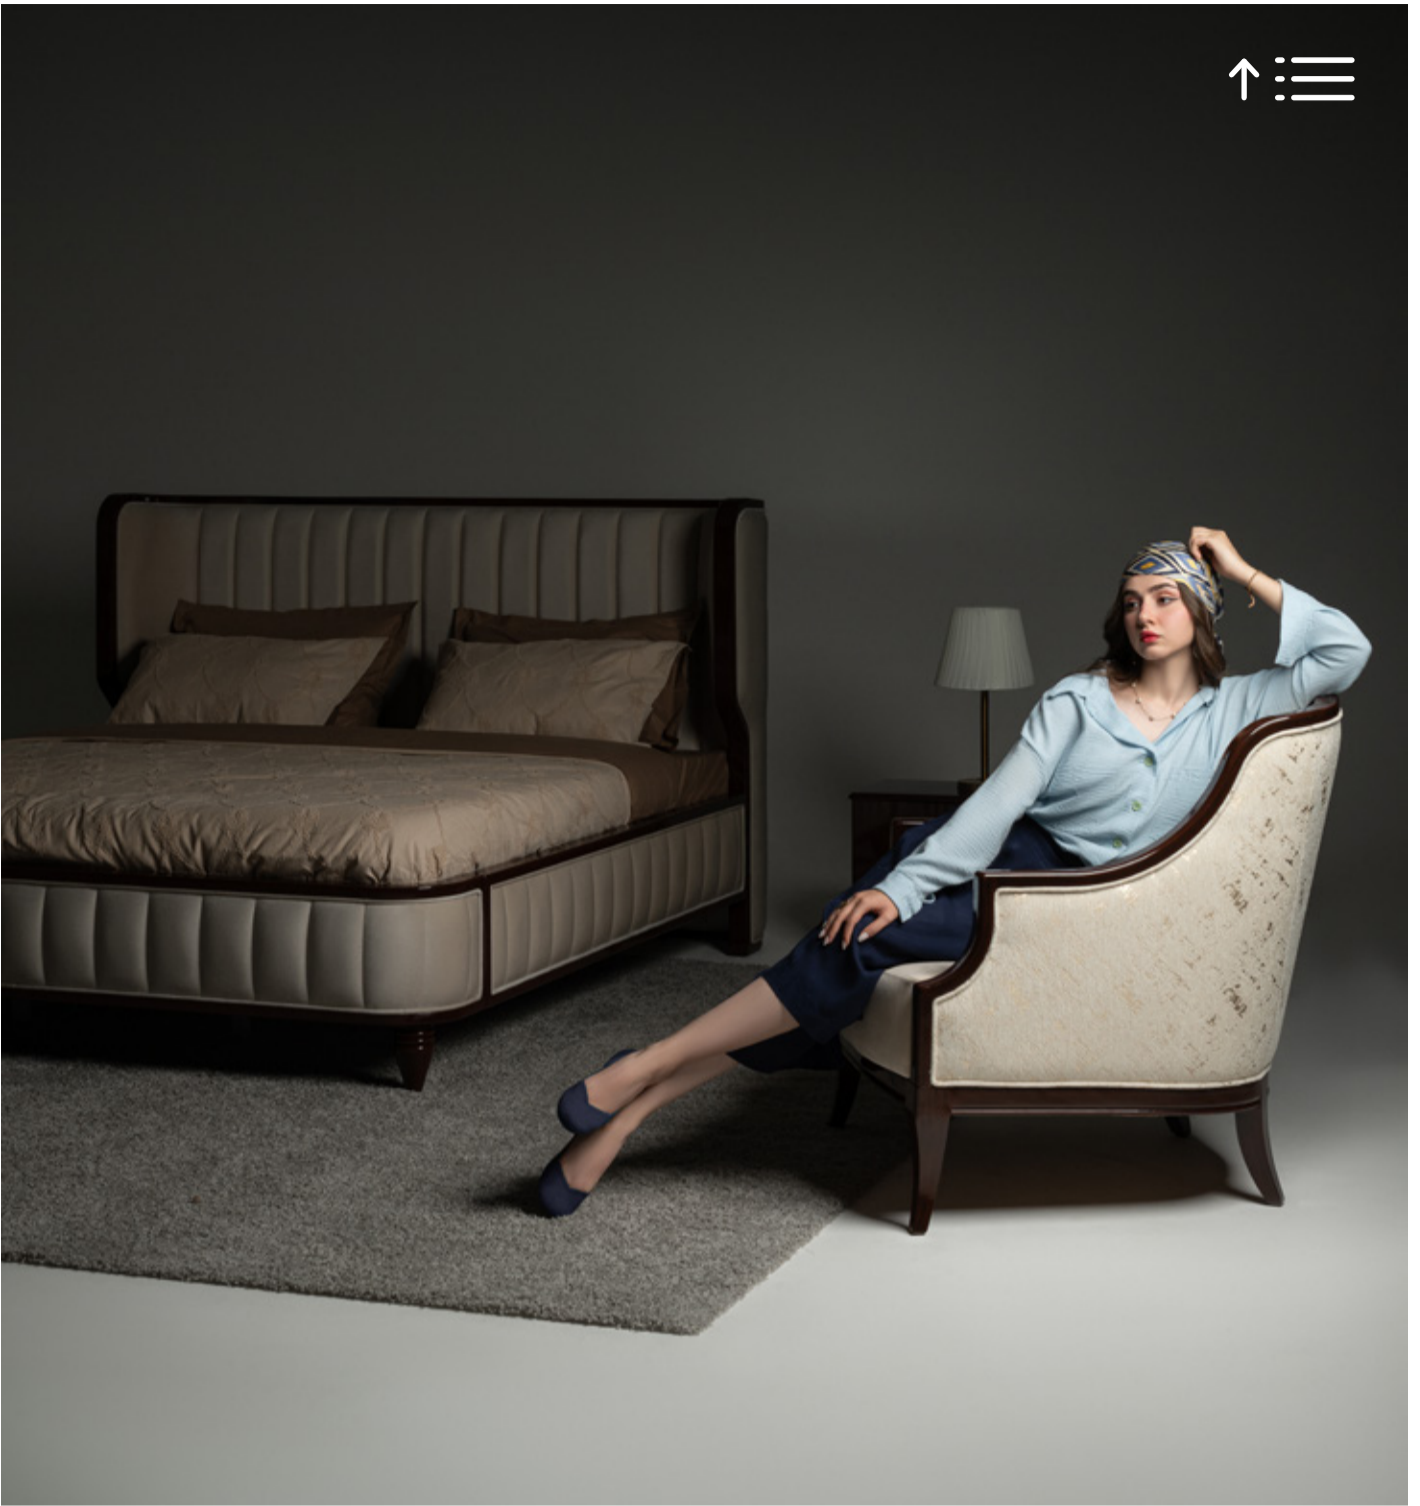

The Dream Line | Linda Bedroom Set