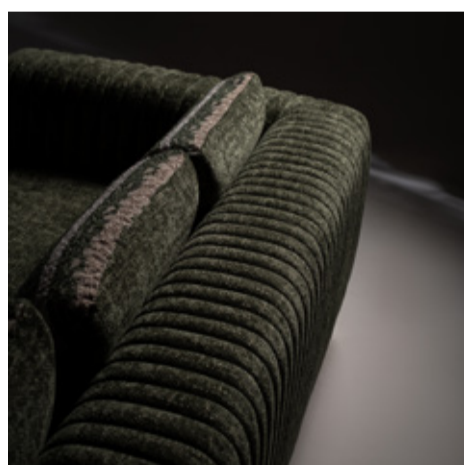

Celine tells a story in whispers — of craft, of earth, of breath. It is modernism with a pulse, brought to life by textures that speak in hushed, inviting tones. The set's minimalism is enriched by the organic soul of its woodwork. It feels sculpted by nature, yet perfectly formed for the contemporary home. In Celine, every detail matters. Not for ornament's sake, but for harmony — a quiet harmony you carry with you, long after you rise.