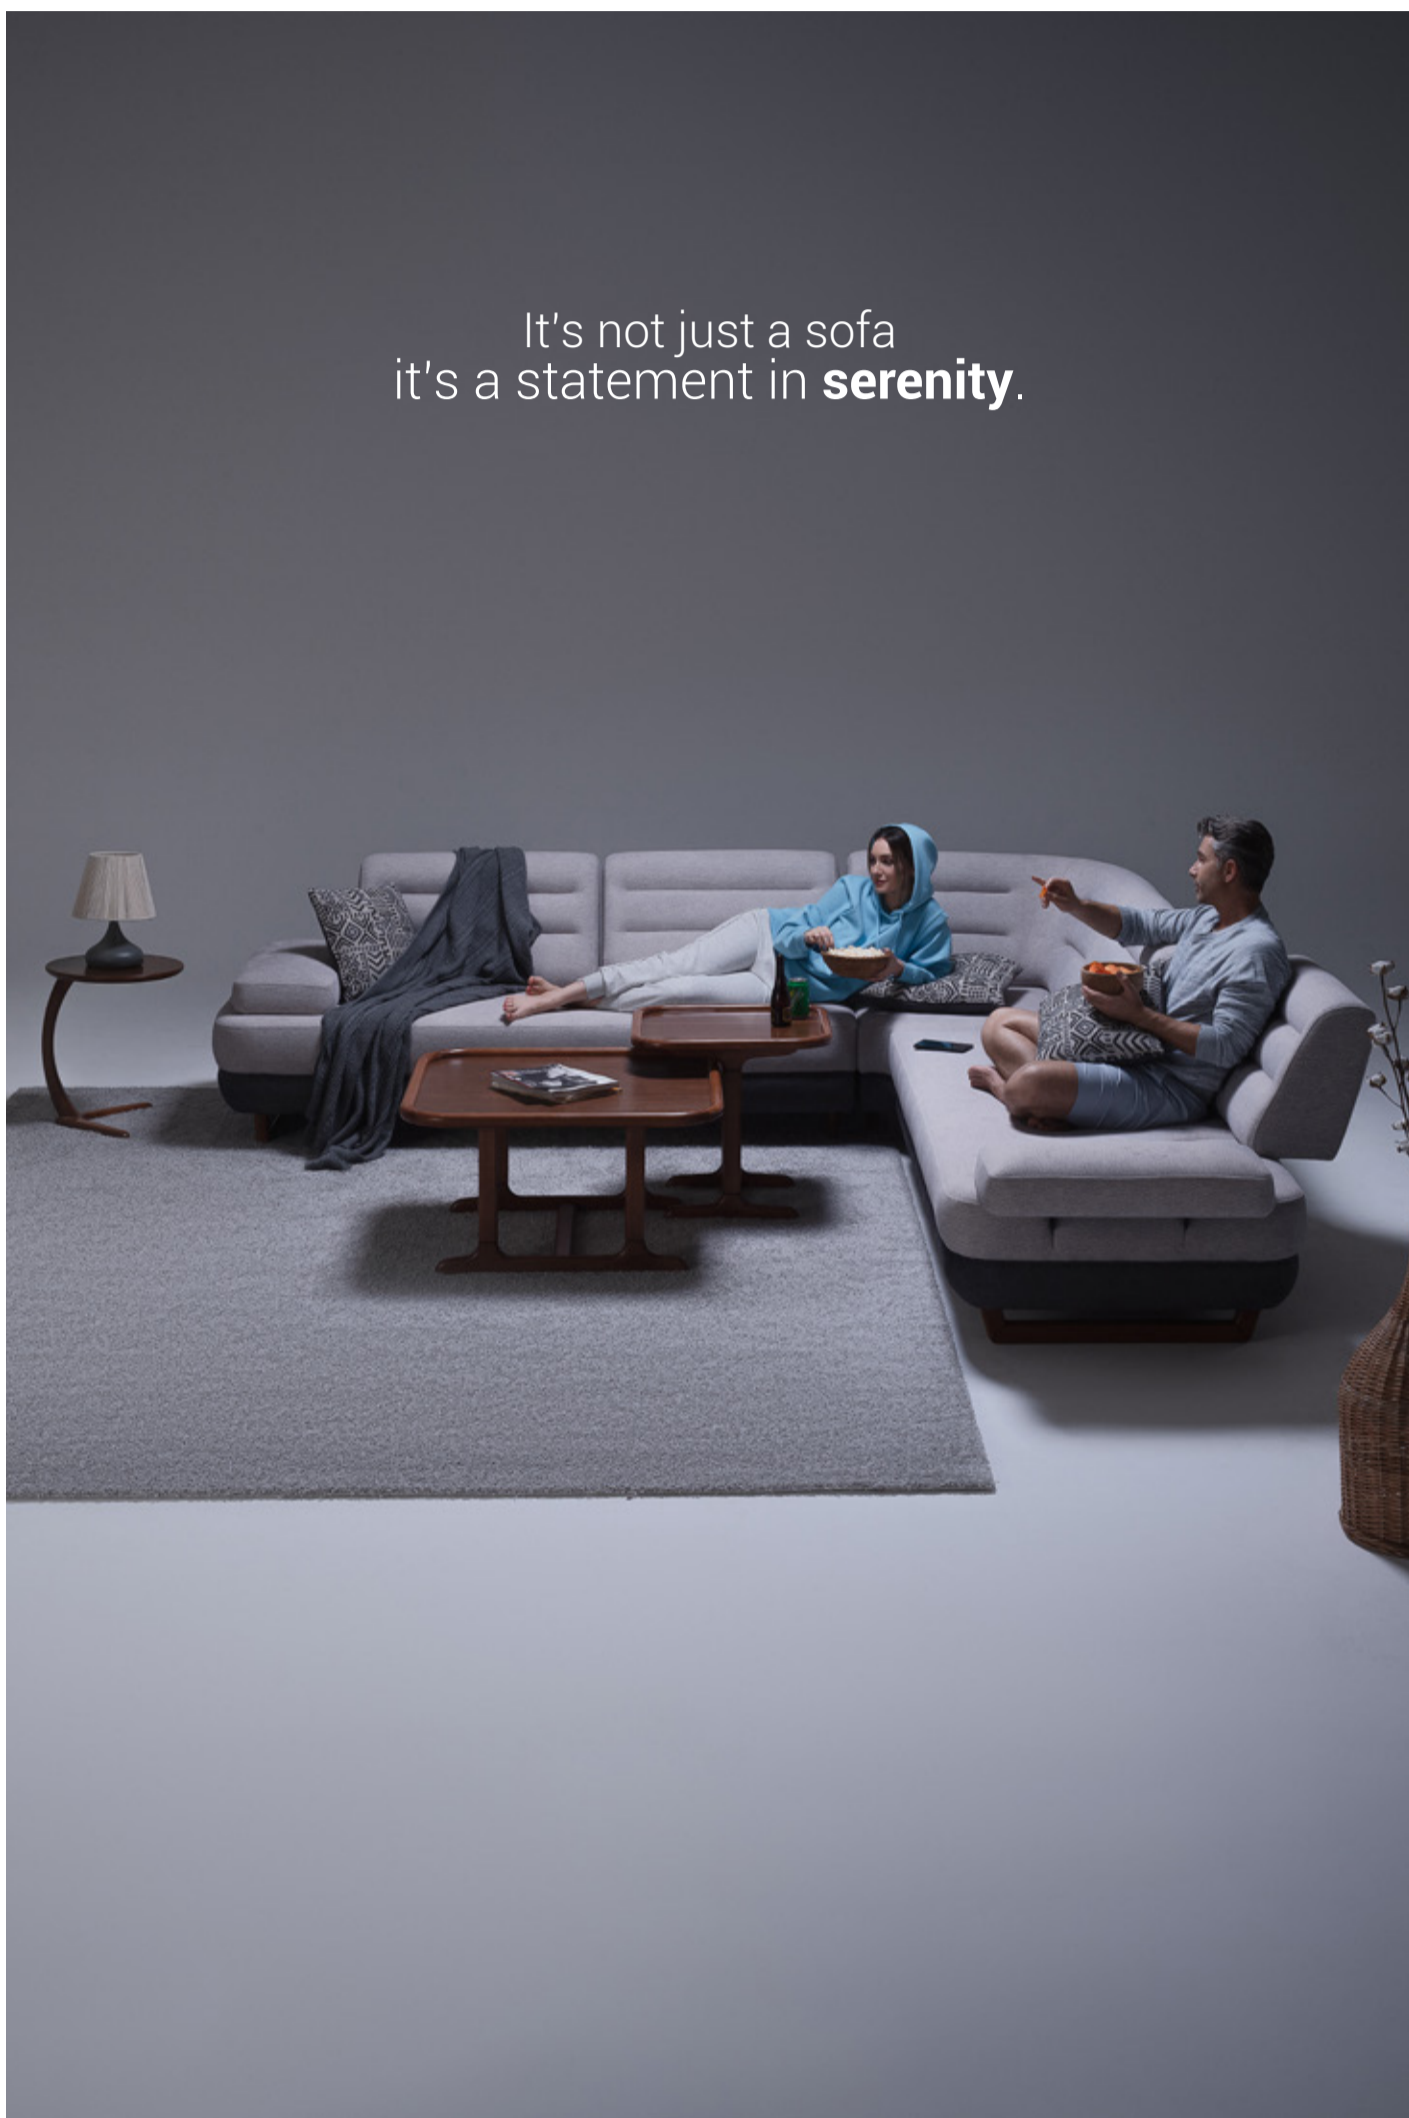

It's not just a sofa
it's a statement in **serenity**.

Aramis Corner Sectional is a quiet revolution in modular design. Built to mold to your life, it offers both control and comfort in equal measure. With its adjustable elements and sectional nature, it brings balance to any environment, big or small. Tuck into a book or stretch out after a long day—this sofa shifts to meet your mood. Its clean lines and tailored upholstery bring visual calm.