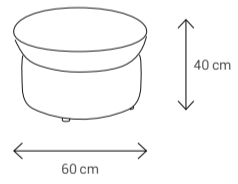

Your space is never static
neither is **Vaio**.

A sectional designed for freedom.
Comfort, composed your way.

Dimensions:

Left/Right Facing Sofa

Left/Right Facing chair

1 Seater Armless Chair

Corner Chair

Armchair