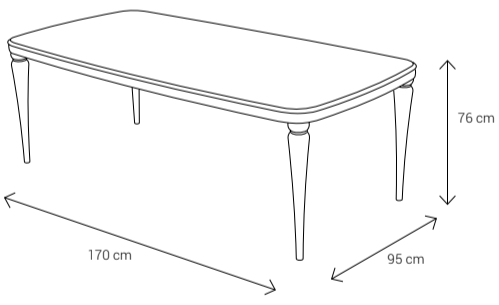

Dining Chair

Dining Table
4 Seater: 130x90
6 Seater: 170x95
8 Seater: 223x113

Coffee Table

Side Table

TV Stand

Sideboard

Anahid

S o f a S e t