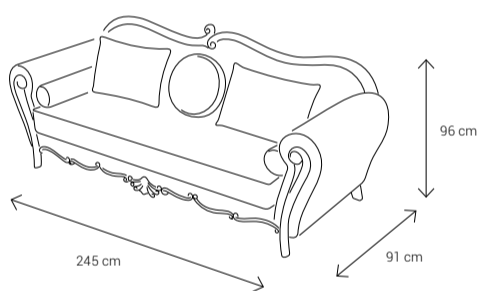

Dimensions:

Sofa