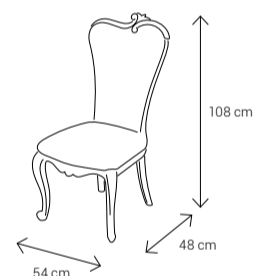

Armchair

Dining Chair

Dining Table
6 Seater: 170x95
8 Seater: 224x114

Coffee Table

Side Table

TV Stand

Sideboard

Lāleh