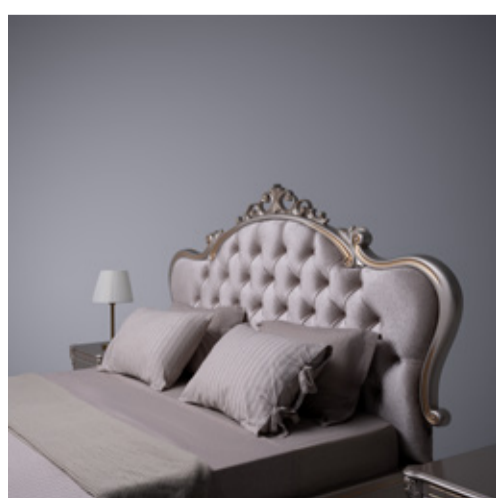

Dimensions:

180 Double Bed

160 Double Bed

Chest of Drawers

Dressing Table

Night Stand

Ottoman

Pinar