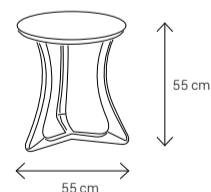

Dimensions:

Sofa - 3 Seater

Sifa - 2 Seater

Armchair

Armchair

Dining Chair

Dining Table
4 Seater: 135x90
6 Seater: 185x95
8 Seater: 235x112

Coffee Table