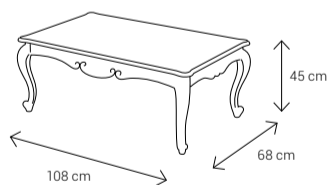

Armchair

Dining Chair

Dining Table
6 Seater: 170x95
8 Seater: 224x114

Coffee Table

Side Table

TV Stand

Sideboard

Lāleh