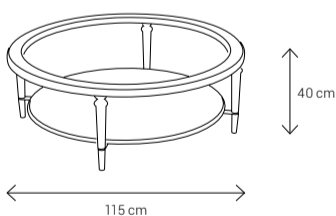

Dimensions:

Sofa

Armchair

Dining Chair

Dining Table
4 Seater: 140x95
6 Seater: 185x105
8 Seater: 240x115

Coffee Table

Side Table

TV Stand