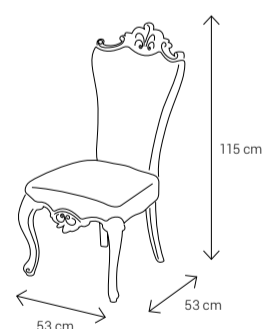

Dimensions:

Sofa

Armchair

Dining Chair

Dining Table - 8 Seater

Coffee Table

Side Table

Flor