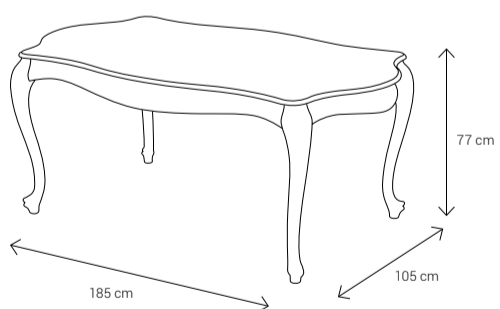

It's made for homes where memories are collected, not just moments. With Laleh, beauty takes root in every corner—classic, warm, and forever graceful.

Dimensions:

Sofa

Armchair

Dining Chair

Dining Table
6 Seater: 185x105
8 Seater: 240x120