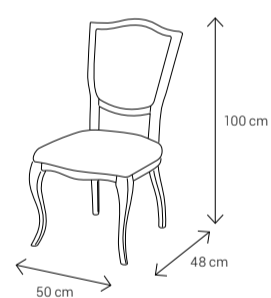

It's made for homes where memories are collected, not just moments. With Laleh, beauty takes root in every corner—classic, warm, and forever graceful.

Dimensions:

Sofa

Armchair

Dining Chair

Dining Table
6 Seater: 185x105
8 Seater: 240x120