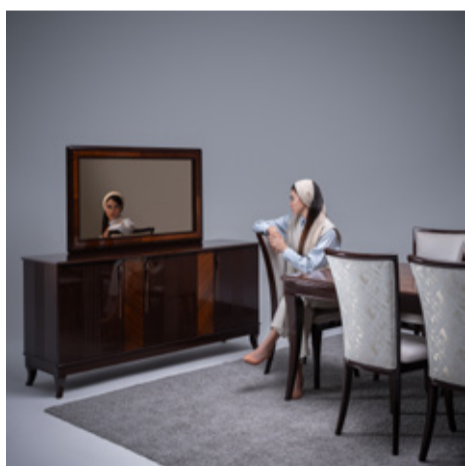

Linda brings clarity to comfort.
Simplicity is the new sophistication.