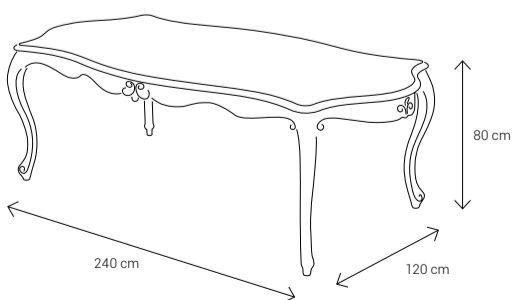

Dimensions:

Sofa

Armchair

Dining Chair

Dining Table - 8 Seater

Coffee Table

Side Table

Flor