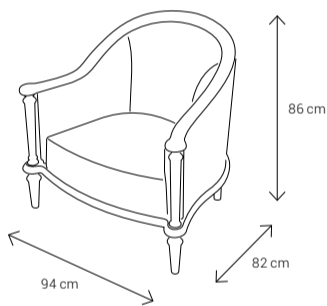

Dimensions:

Sofa

Armchair

Dining Chair

Dining Table
4 Seater: 140x95
6 Seater: 185x105
8 Seater: 240x115

Coffee Table

Side Table

TV Stand