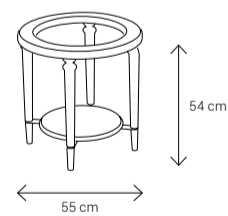

Dimensions:

Sofa

Armchair

Dining Chair

Dining Table
4 Seater: 140x95
6 Seater: 185x105
8 Seater: 240x115

Coffee Table

Side Table

TV Stand