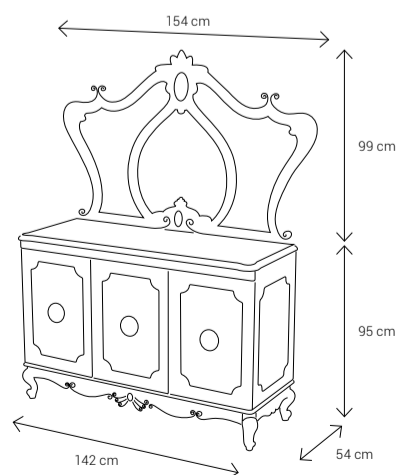

Armchair

Dining Chair

Dining Table
6 Seater: 170x95
8 Seater: 224x114

Coffee Table

Side Table

TV Stand

Sideboard

Lāleh