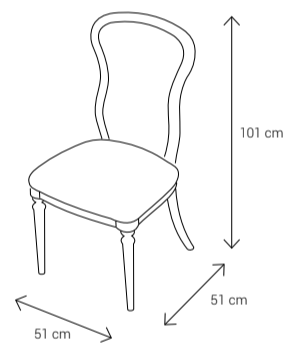

Dimensions:

Sofa

Armchair

Dining Chair

Dining Table
4 Seater: 140x95
6 Seater: 185x105
8 Seater: 240x115

Coffee Table

Side Table

TV Stand