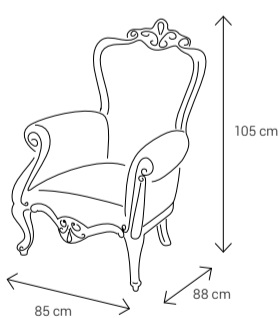

Dimensions:

Sofa

Armchair

Dining Chair

Dining Table - 8 Seater

Coffee Table

Side Table

Flor