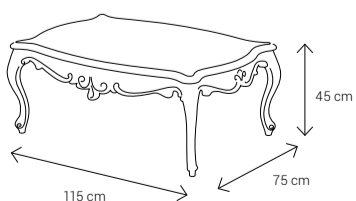

Dimensions:

Sofa

Armchair

Dining Chair

Dining Table - 8 Seater

Coffee Table

Side Table

Flor