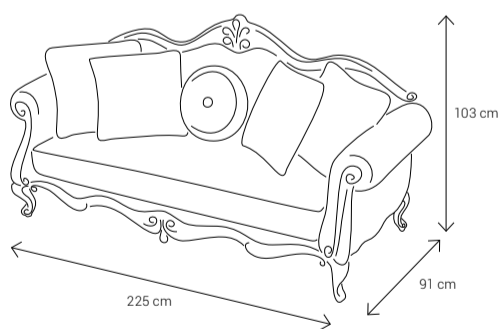

Dimensions:

Sofa