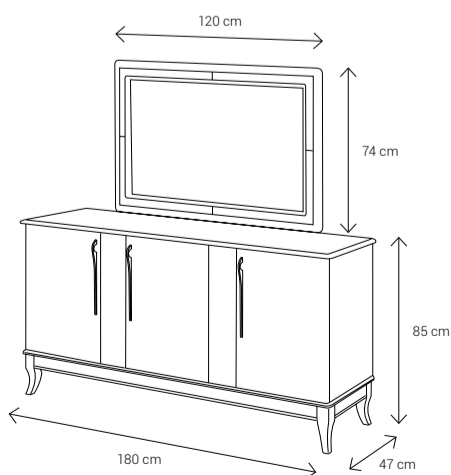

Dimensions:

Sideboard