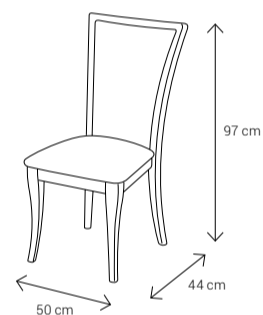

Linda brings clarity to comfort.
Simplicity is the new sophistication.

Linda brings clarity to comfort.
Simplicity is the new sophistication.

Dimensions:

Sofa

Armchair

Dining Chair

Dining Table
4 Seater: 130x90
6 Seater: 190x95
8 Seater: 210x105

Dimensions:

Sofa

Armchair

Dining Chair

Dining Table
4 Seater: 140x95
6 Seater: 185x105
8 Seater: 240x115

Coffee Table

Side Table

TV Stand