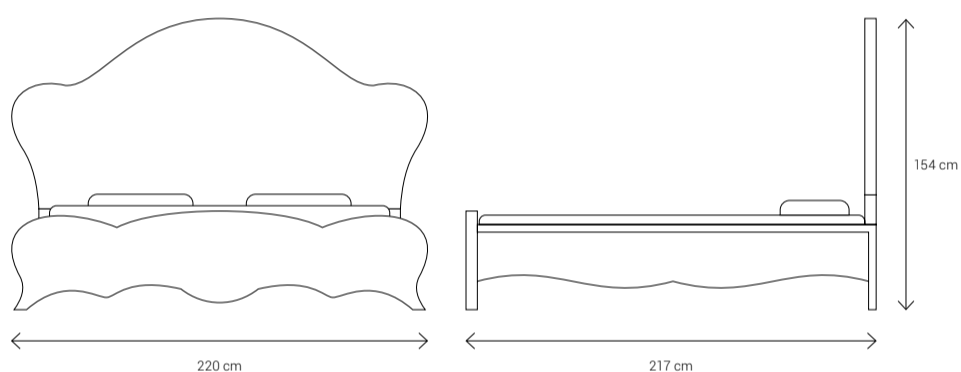

It is more than a place to sleep. It is a realm of repose, made tangible.

Dimensions:

180 Double Bed

160 Double Bed

Chest of Drawers

Dressing Table

Night Stand

Ottoman