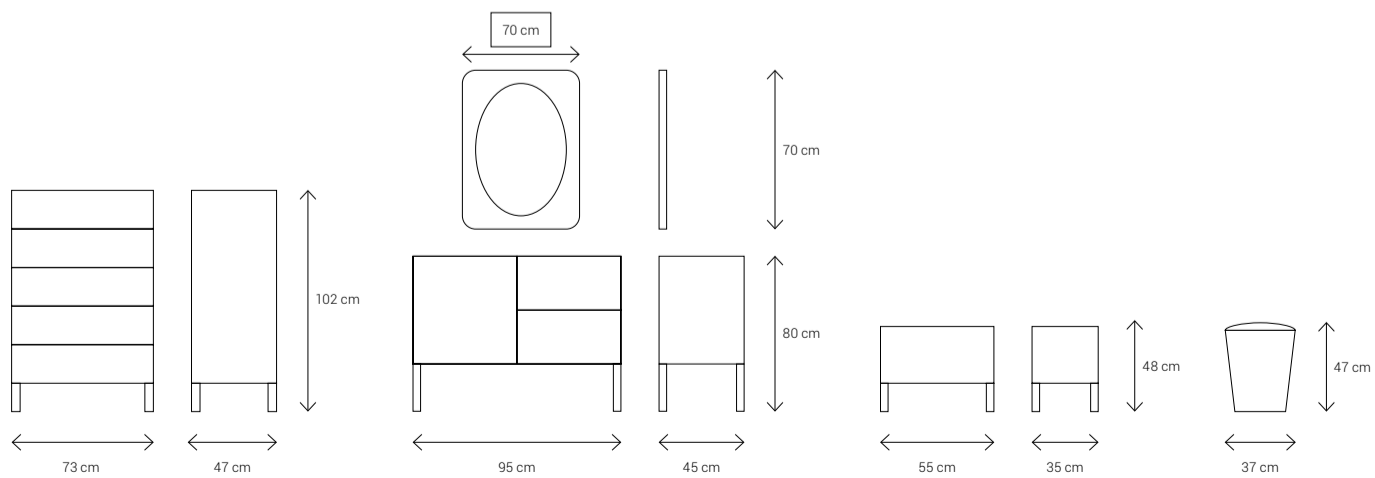

Dimensions:

180 Double Bed

160 Double Bed

120 Single Bed

Chest of Drawers

Dressing Table

Night Stand

Ottoman