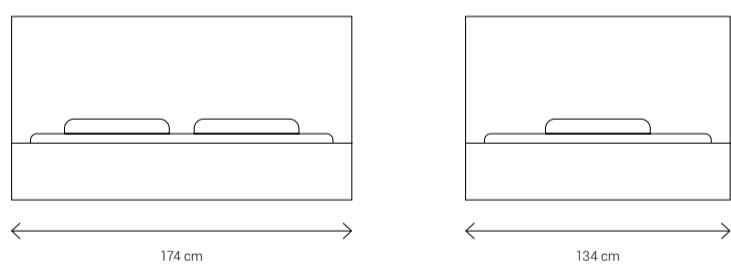

Dimensions:

180 Double Bed

160 Double Bed

120 Single Bed

Chest of Drawers

Dressing Table

Night Stand

Ottoman