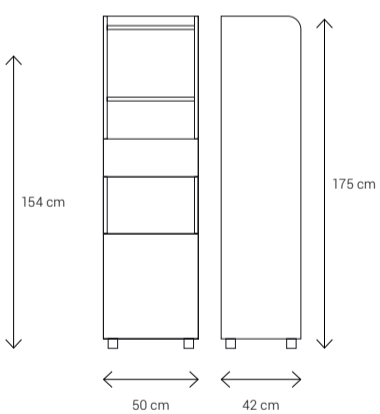

Hedika Teen is where modern design meets the quiet pulse of youth.

Dimensions:

120 Double Bed

90 Double Bed

Study Desk

Bookcase

Wardrobe

Chest of Drawers