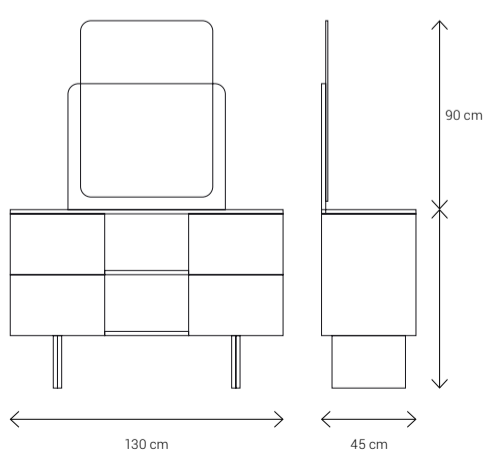

Avin bedroom set where elegance whispers, not shouts.

A sanctuary of calm, drawn in modern lines.

Dimensions:

180 Double Bed

160 Double Bed

Chest of Drawers

Dressing Table

Night Stand