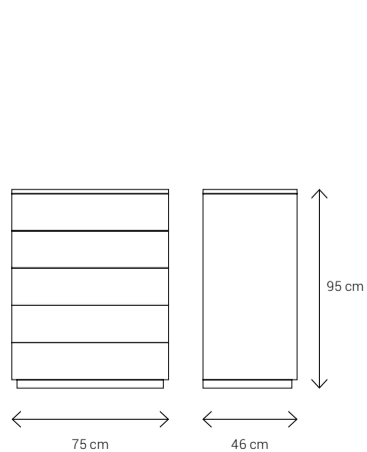

Avin bedroom set where elegance whispers, not shouts.

A sanctuary of calm, drawn in modern lines.

Dimensions:

180 Double Bed

160 Double Bed

Chest of Drawers

Dressing Table

Night Stand