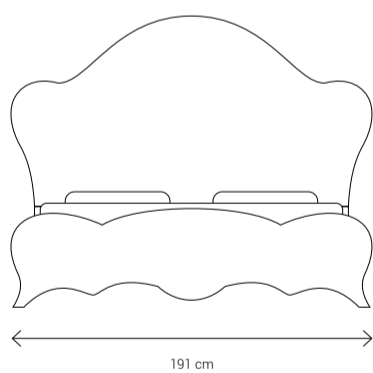

It is more than a place to sleep. It is a realm of repose, made tangible.

Dimensions:

180 Double Bed

160 Double Bed

Chest of Drawers

Dressing Table

Night Stand

Ottoman