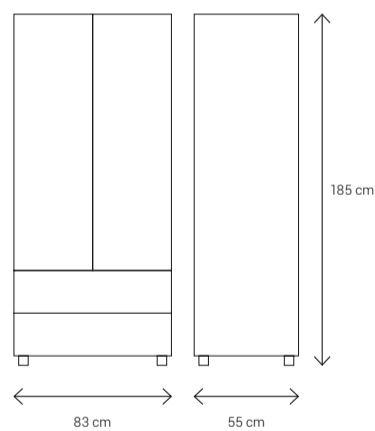

Hedika Teen is where modern design meets the quiet pulse of youth.

Dimensions:

120 Double Bed

90 Double Bed

Study Desk

Bookcase

Wardrobe

Chest of Drawers