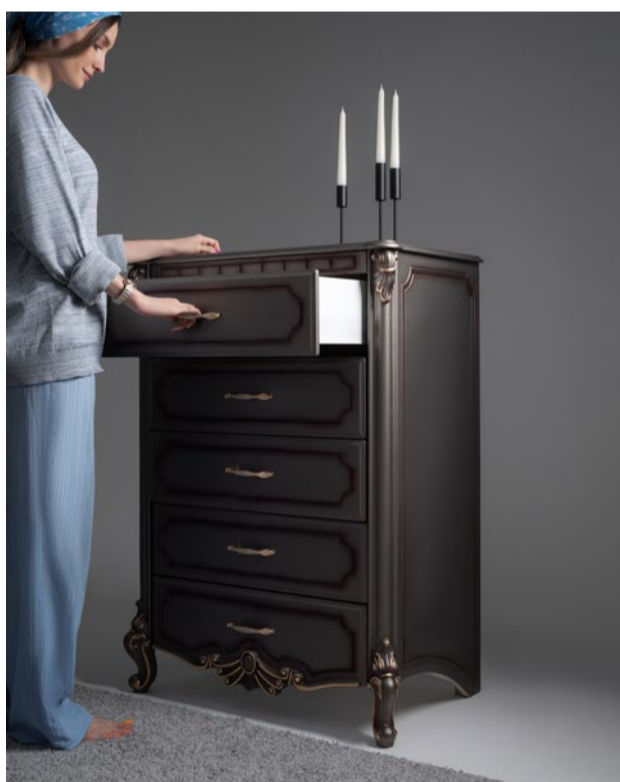

a love letter to elegance.
A bedroom where every detail breathes timeless grace.

Let **DREAMS** unfold like silk.

The Dream Line / Flor Bedroom Set

Within the chamber of **Flor**, dusk becomes divine. The craftsmanship, precise and lyrical, elevates utility to art — every edge softened, every form romantic.

The palette is tender, muted like rose ash or pearl dusk, allowing space for dreams to bloom and thoughts to settle. This is design as refuge, as beauty that breathes.

Flor does not seek attention. It earns admiration by being unforgettably composed.