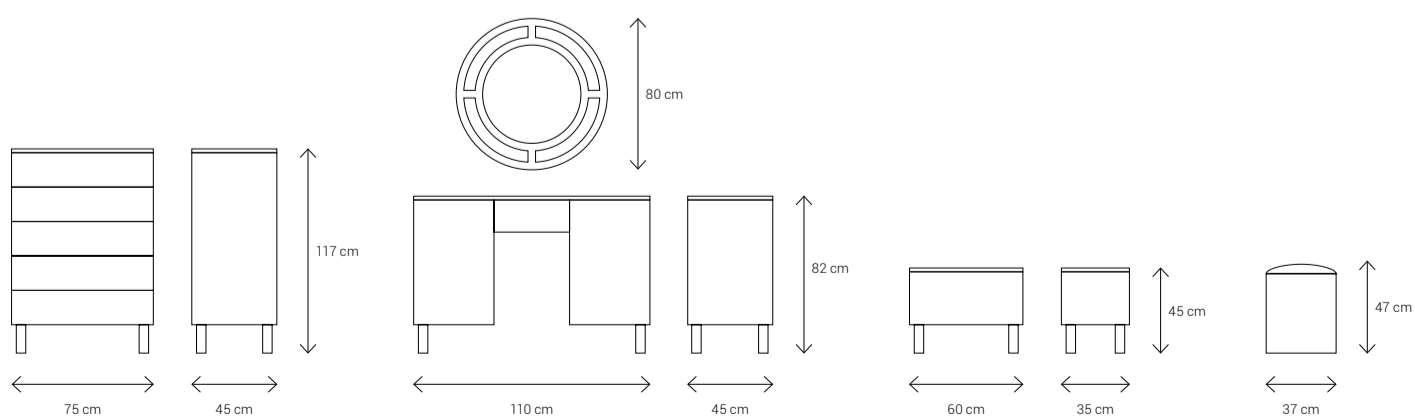

Dimensions:

180 Double Bed

160 Double Bed

120 Single Bed

90 Single Bed

Chest of Drawers

Dressing Table

Night Stand