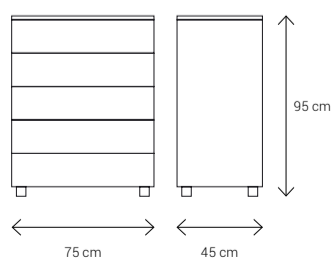

Hedika Teen is where modern design meets the quiet pulse of youth.

Dimensions:

120 Double Bed

90 Double Bed

Study Desk

Bookcase

Wardrobe

Chest of Drawers