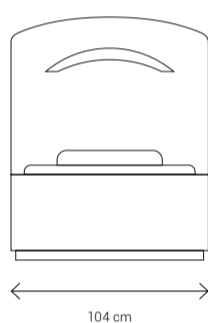

Hedika Teen is where modern design meets the quiet pulse of youth.

Dimensions:

120 Double Bed

90 Double Bed

Study Desk

Bookcase

Wardrobe

Chest of Drawers