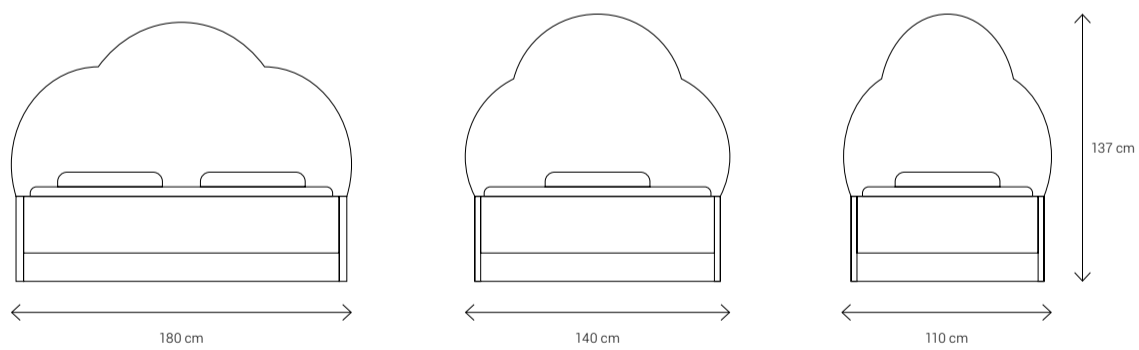

Lenova; where classical grace meets contemporary calm.

Nothing loud, nothing rushed—only harmony, built into every line.
Sleep, surrounded by silence designed with care.

Dimensions:

180 Double Bed

160 Double Bed