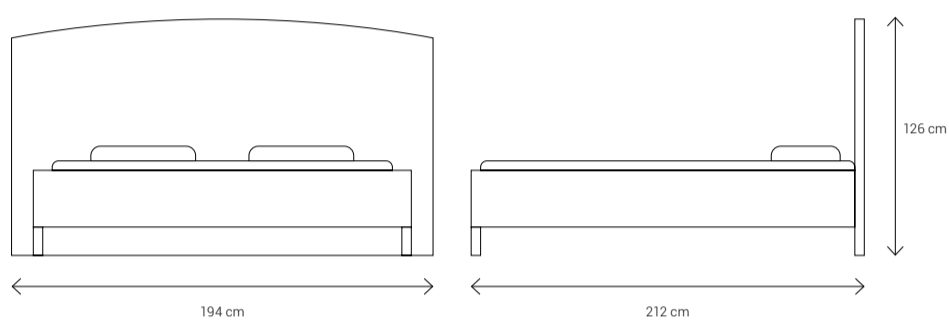

Dimensions:

180 Double Bed

160 Double Bed

120 Single Bed

90 Single Bed

Chest of Drawers

Dressing Table

Night Stand