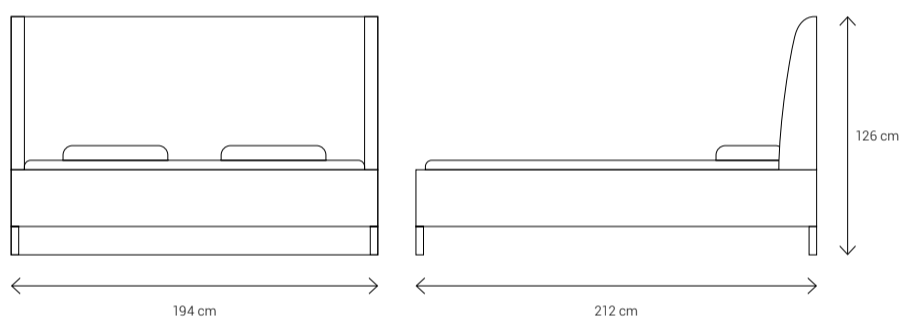

Dimensions:

180 Double Bed