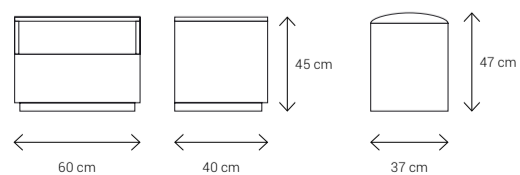

Avin bedroom set where elegance whispers, not shouts.

A sanctuary of calm, drawn in modern lines.

Dimensions:

180 Double Bed

160 Double Bed

Chest of Drawers

Dressing Table

Night Stand