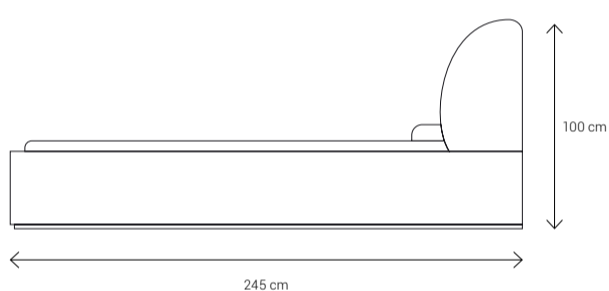

Avin bedroom set where elegance whispers, not shouts.

A sanctuary of calm, drawn in modern lines.

Dimensions:

180 Double Bed

160 Double Bed

Chest of Drawers

Dressing Table

Night Stand