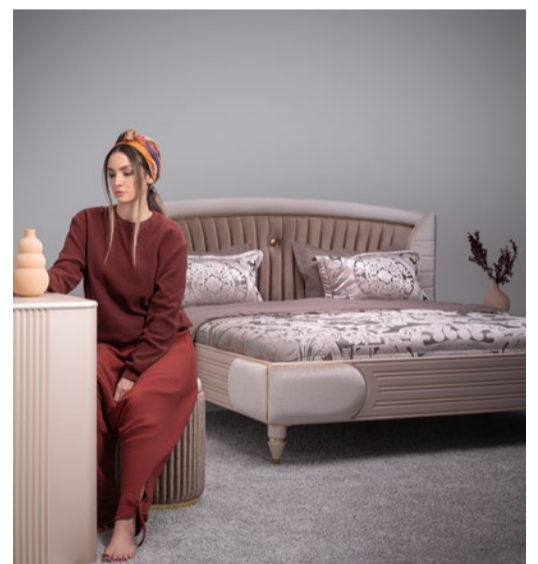

The Dream Line / Lenova Bedroom Set

There is a music in **Melorin** that cannot be heard but is deeply felt. A rhythm of proportion, a melody of still geometry, a harmony of modern form and natural soul. It is a room not merely seen, but remembered. The headboard, padded and refined, holds you like a final note at the end of a day. Its surface,

its edges, the symmetry—they all suggest care. Nothing is unnecessary; everything is there with purpose and intention. Drawers glide quietly, materials breathe softly, and the overall architecture speaks with elegance but never insists on being noticed. This is a kind of grace the hurried world has

forgotten. Melorin is where design meets devotion—a devotion to rest, to light, to human need. Here, the lines between aesthetic and comfort dissolve. You don't just sleep in Melorin—you find your center again.