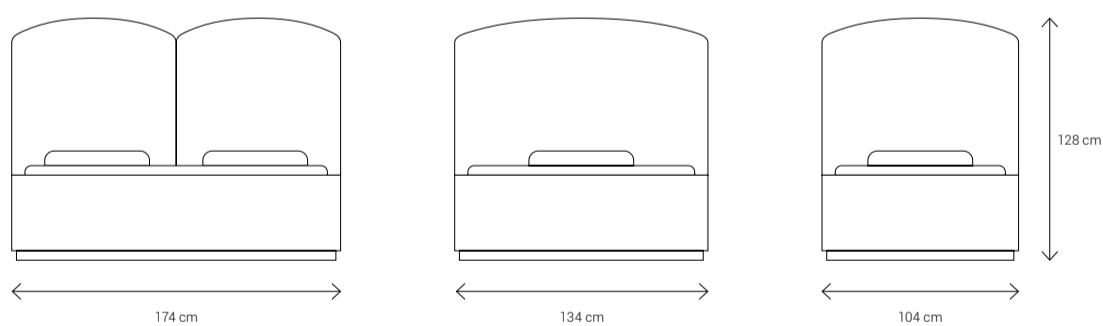

Dimensions:

180 Double Bed

160 Double Bed

120 Single Bed

90 Single Bed

Chest of Drawers

Dressing Table

Night Stand