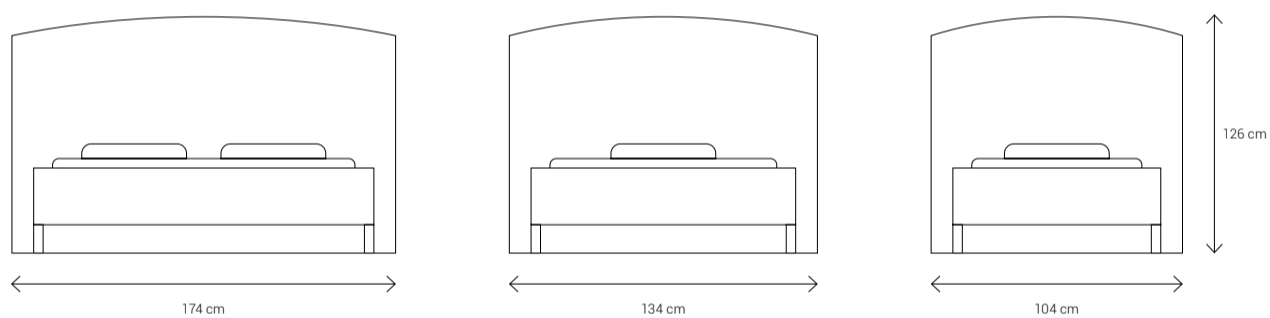

Dimensions:

180 Double Bed

160 Double Bed

120 Single Bed

90 Single Bed

Chest of Drawers

Dressing Table

Night Stand