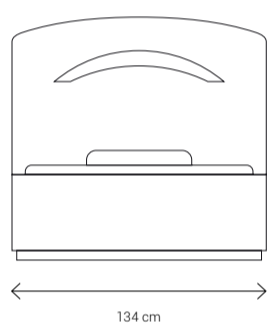

Dimensions:

120 Double Bed