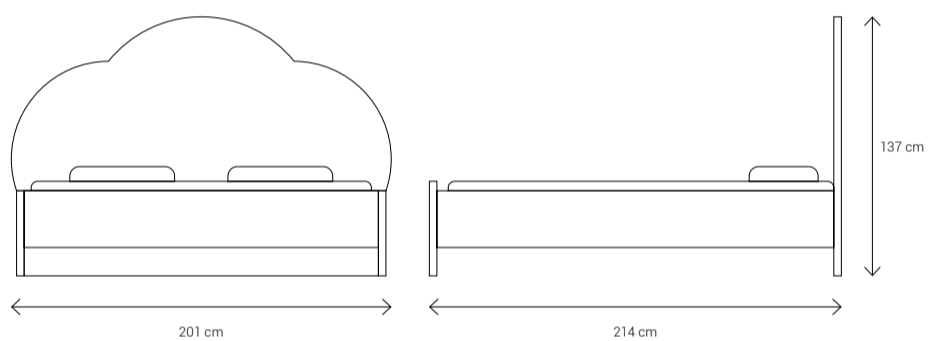

Dimensions:

180 Double Bed