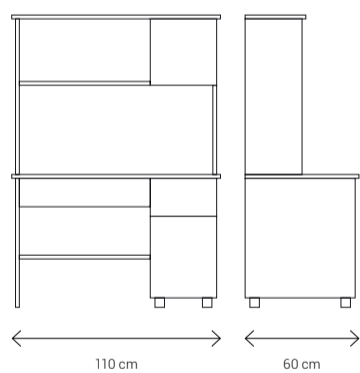

Hedika Teen is where modern design meets the quiet pulse of youth.

Dimensions:

120 Double Bed

90 Double Bed

Study Desk

Bookcase

Wardrobe

Chest of Drawers