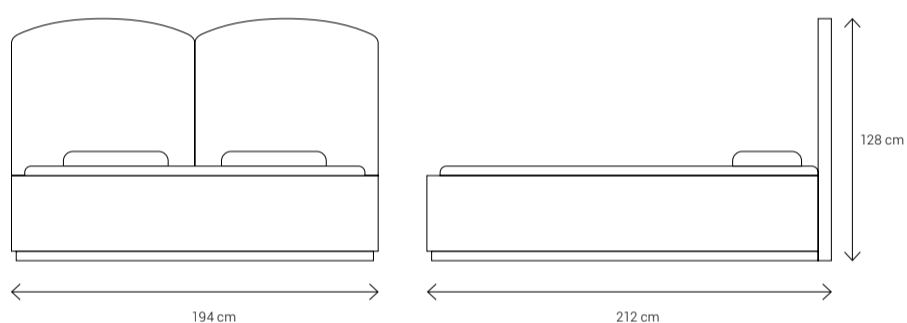

Dimensions:

180 Double Bed

160 Double Bed

120 Single Bed

90 Single Bed

Chest of Drawers

Dressing Table

Night Stand