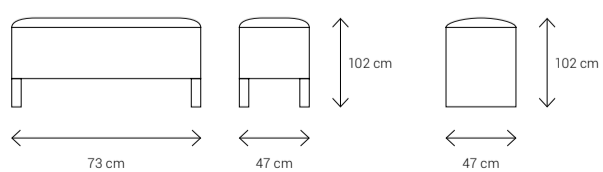

Dimensions:

180 Double Bed

160 Double Bed

120 Single Bed

90 Single Bed

Chest of Drawers

Dressing Table

Night Stand