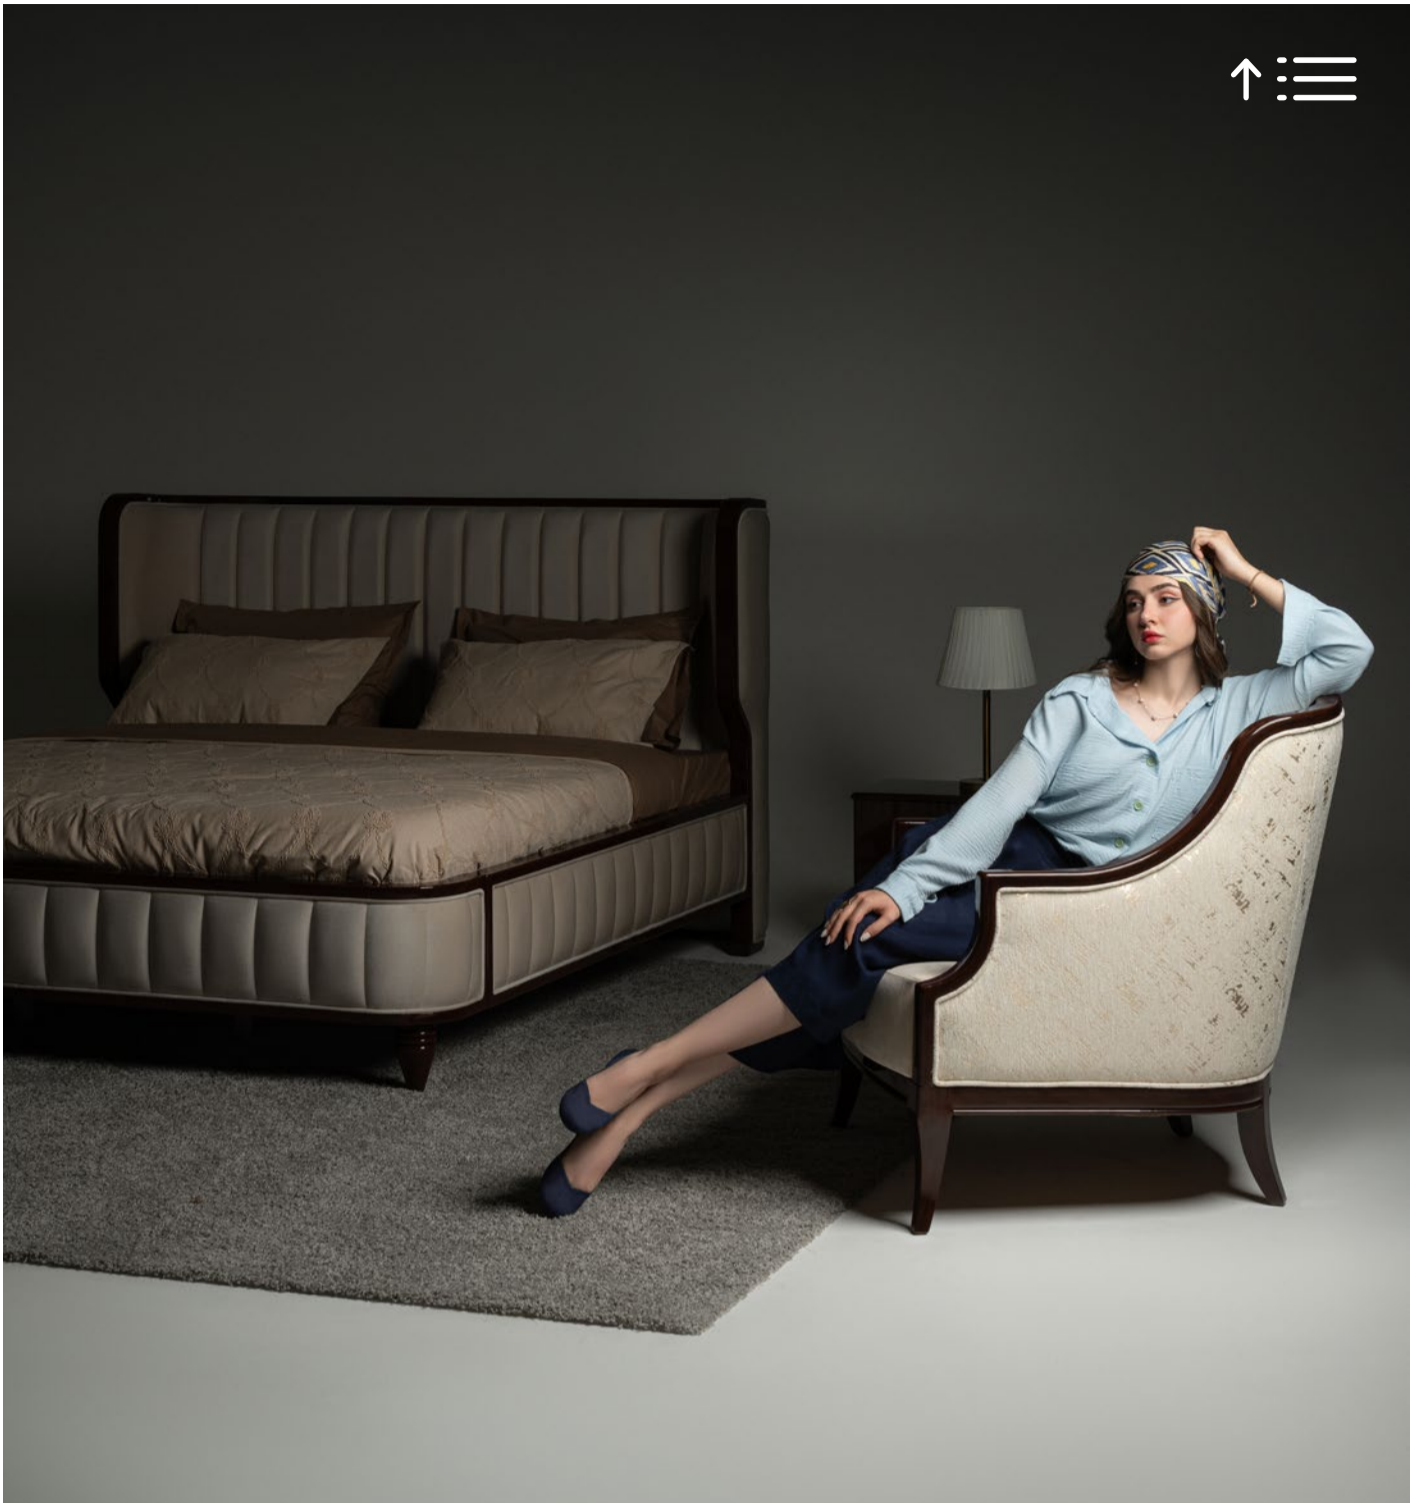

The Dream Line | Linda Bedroom Set