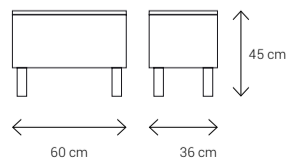

Night Stand