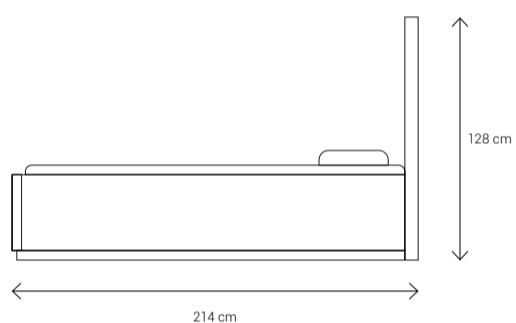

Hedika Teen is where modern design meets the quiet pulse of youth.

Dimensions:

120 Double Bed

90 Double Bed

Study Desk

Bookcase

Wardrobe

Chest of Drawers