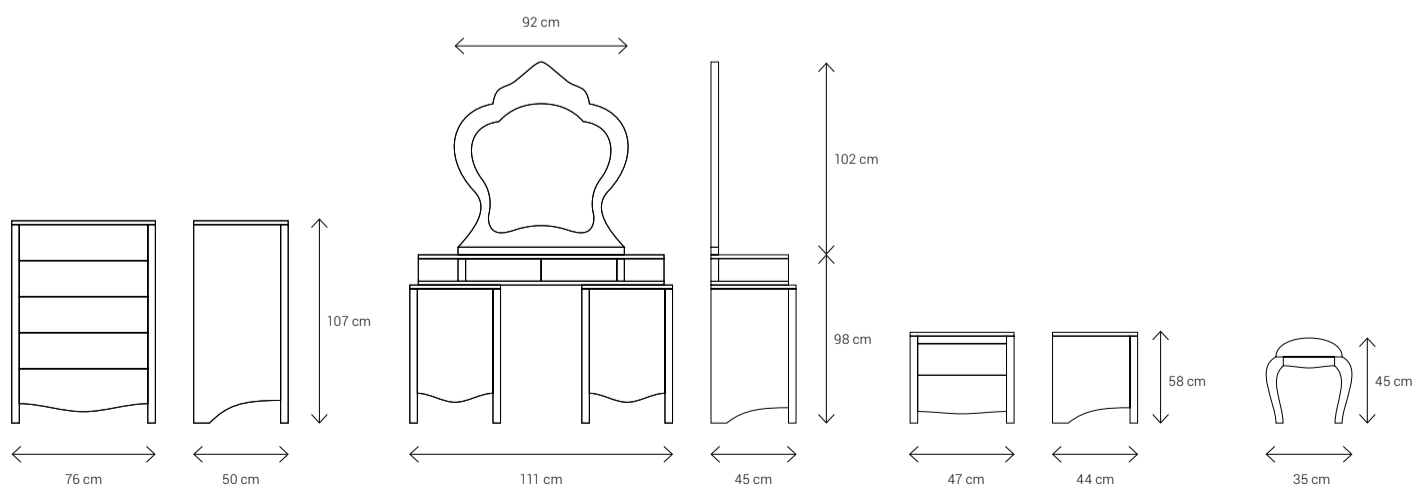

It is more than a place to sleep. It is a realm of repose, made tangible.

Dimensions:

180 Double Bed

160 Double Bed

Chest of Drawers

Dressing Table

Night Stand

Ottoman