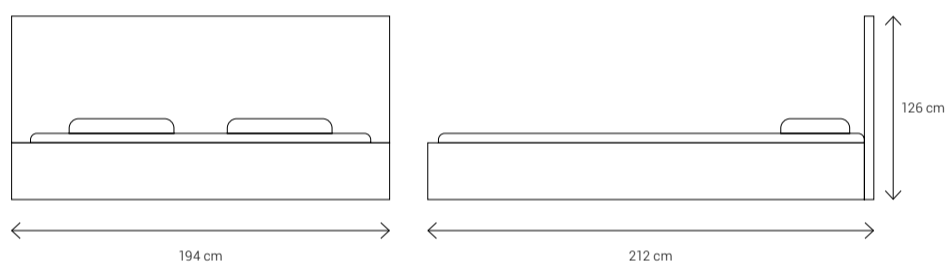

Dimensions:

180 Double Bed

160 Double Bed

120 Single Bed

Chest of Drawers

Dressing Table

Night Stand

Ottoman