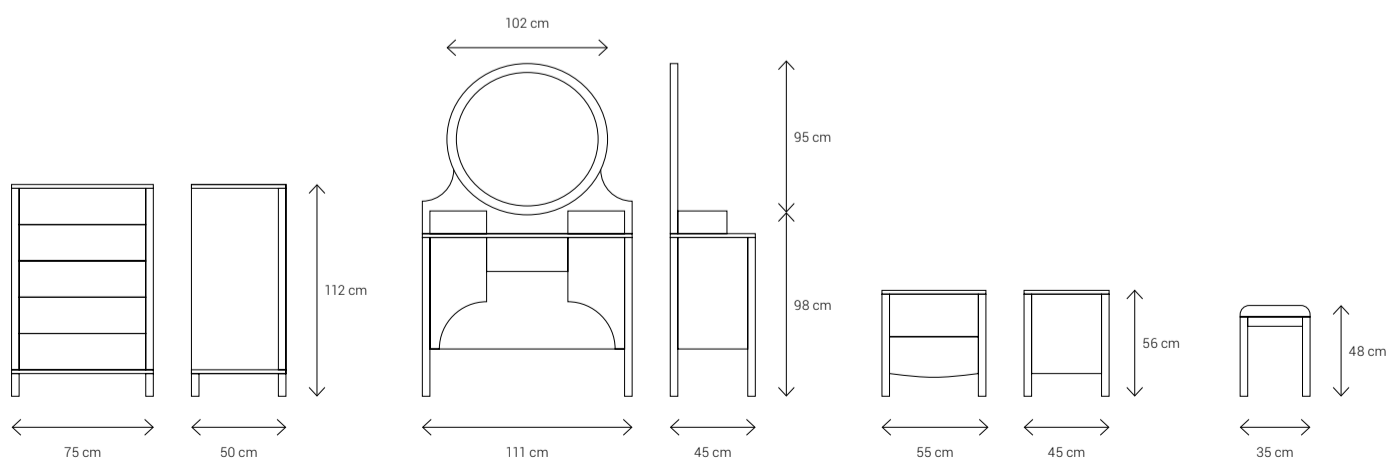

Chest of Drawers

Dressing Table

Night Stand

Ottoman