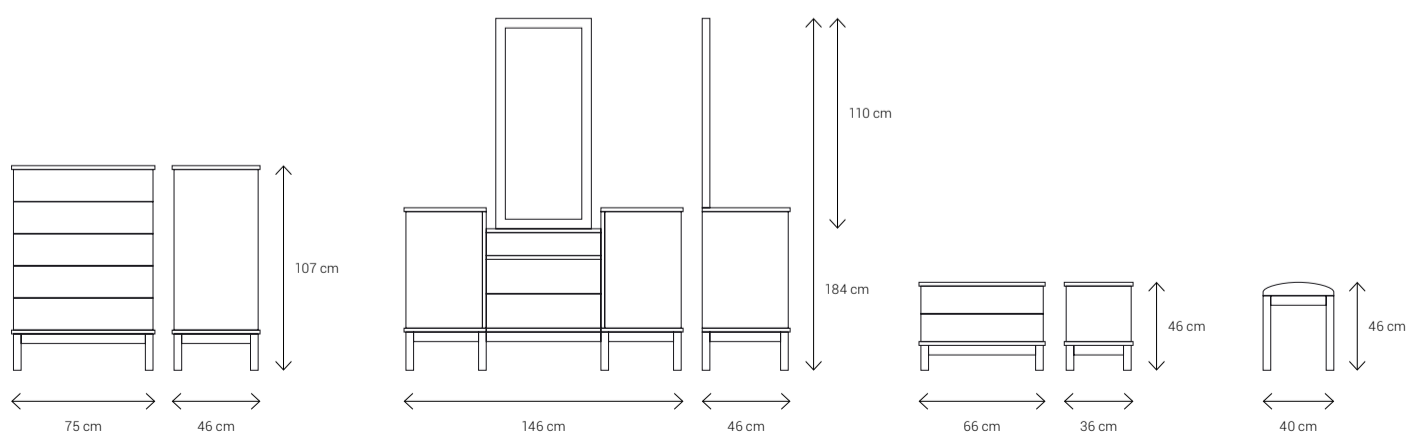

Linda

Classic by heart,
modern by design

Your next bedroom set

Dimensions:

180 Double Bed

160 Double Bed

120 Double Bed

120 Double Bed

Chest of Drawers

Dressing Table

Night Stand

Ottoman

#360 Cactus St., 4th Boustan St.,
Shenzar Industrial Estate, Khavaran Road,
Tehran - Iran

Tel: +9821 **3691 1647**
www.hervak.com
info@hervak.com