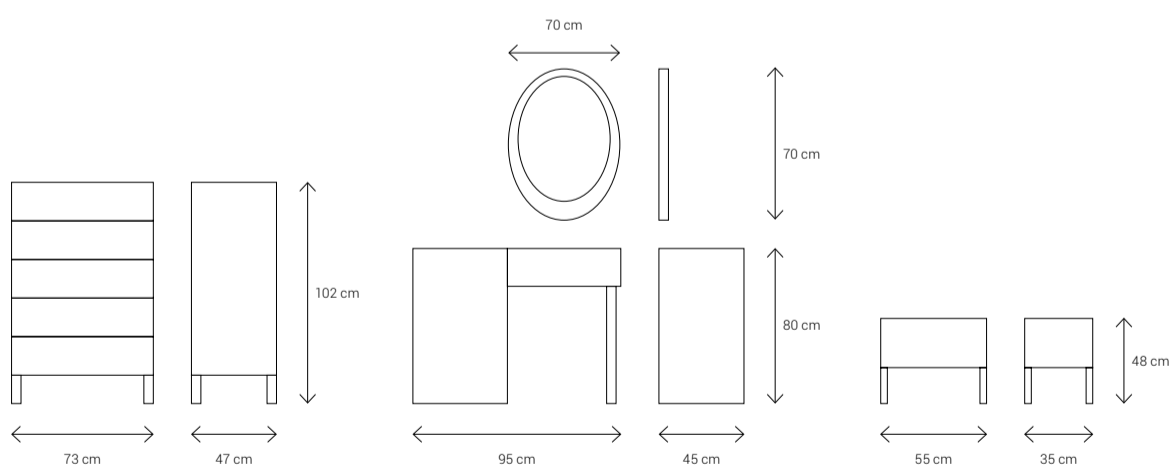

Dimensions:

180 Double Bed

160 Double Bed

120 Single Bed

90 Single Bed

Chest of Drawers

Dressing Table

Night Stand