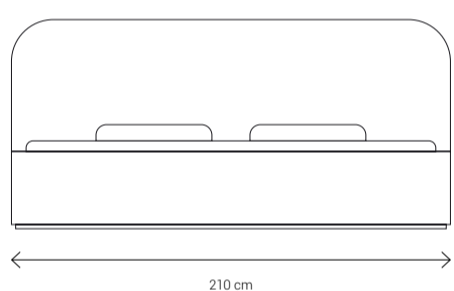

Avin bedroom set where elegance whispers, not shouts.

A sanctuary of calm, drawn in modern lines.

Dimensions:

180 Double Bed

160 Double Bed

Chest of Drawers

Dressing Table

Night Stand