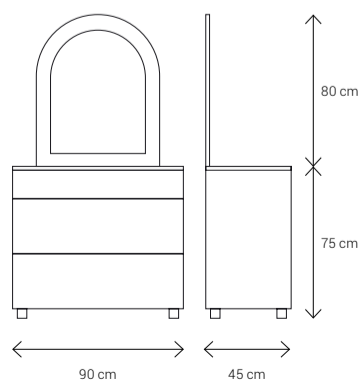

Hedika Teen is where modern design meets the quiet pulse of youth.

Dimensions:

120 Double Bed

90 Double Bed

Study Desk

Bookcase

Wardrobe

Chest of Drawers