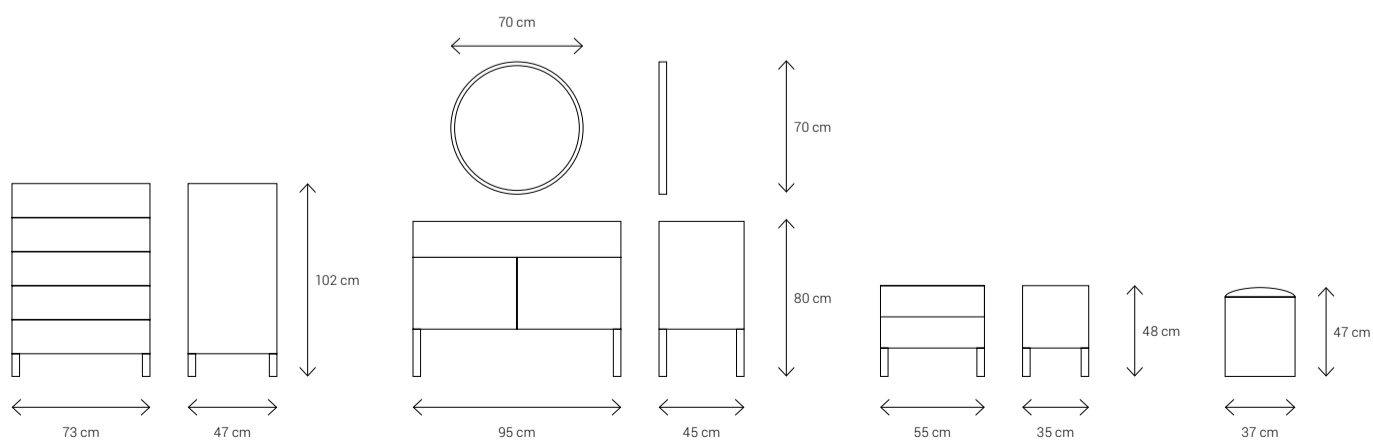

Let this be the space where clarity is restored, and beauty resides in quiet strength.

Dimensions:

180 Double Bed

160 Double Bed

120 Single Bed

90 Single Bed

Chest of Drawers

Dressing Table