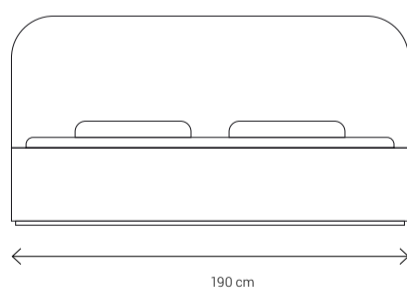

Avin bedroom set where elegance whispers, not shouts.

A sanctuary of calm, drawn in modern lines.

Dimensions:

180 Double Bed

160 Double Bed

Chest of Drawers

Dressing Table

Night Stand